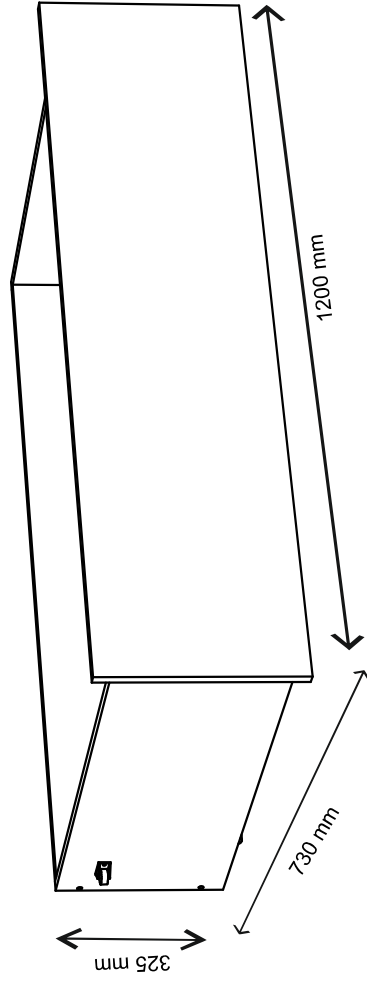

Instalation manual

RIKO: The box under the bed