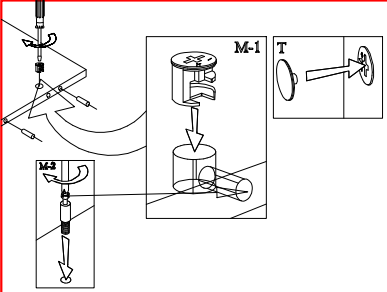

PETERSBURG DINING SET

PETERSBURG DINING SET

PETERSBURG DINING SET

Complete set of packings
"PETERSBURG"

LOWER VITRINE

The instruction of installation
Dimensional section (1 segments)

Length 2450 mm

Depth 514 mm