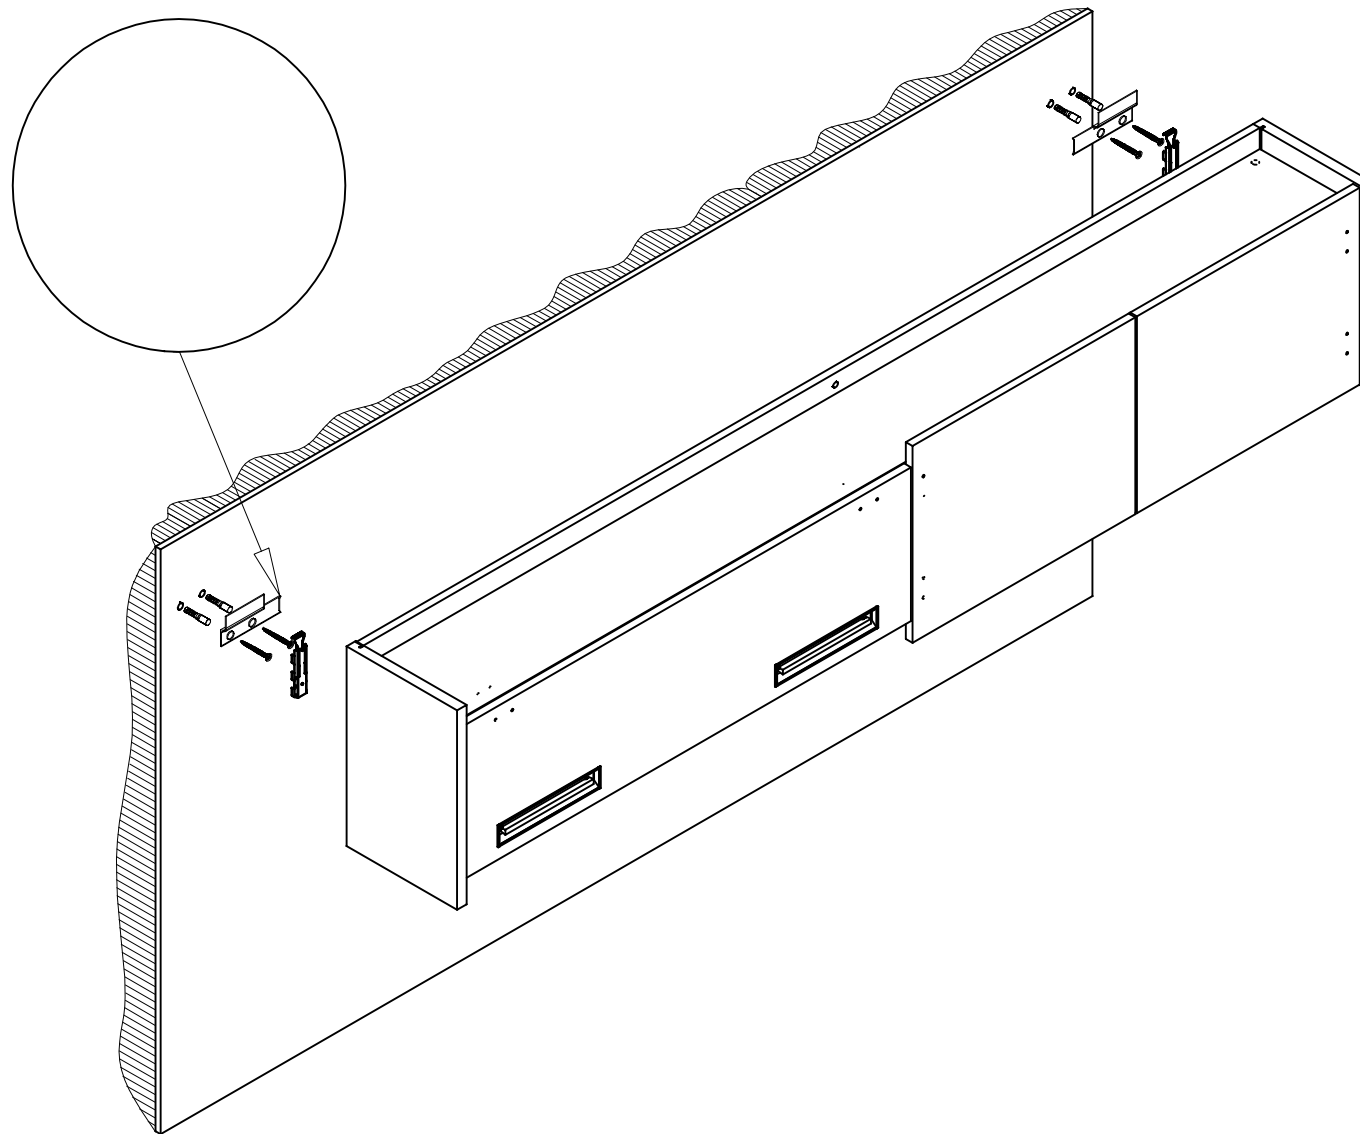

Complete set of packings
" PETERSBURG "
UPPER VITRINE

The instruction of installation
Dimensional section (1 segments)

Length 2450 mm

Depth 296 mm

Height 462 mm

embawood

PACK LIST

Length	Width	Amount	Detailed number
462	296	1	8
462	296	1	9
324	247	1	2
1196	356	1	10
456	596	2	11-12
1207	340	1	4
1207	340	1	5
2400	251	1	3
2400	251	1	1
2400	96	2	6
The spare part			

11-12 x1

8 x1

9 x1

2 x1

1 x1

3 x1

6-7 x1

PETERSBURG DINING SET

PETERSBURG DINING SET

PETERSBURG DINING SET

PETERSBURG DINING SET

Complete set of packings
"PETERSBURG"

LOWER VITRINE

The instruction of installation
Dimensional section (1 segments)

Length 2450 mm

Depth 514 mm