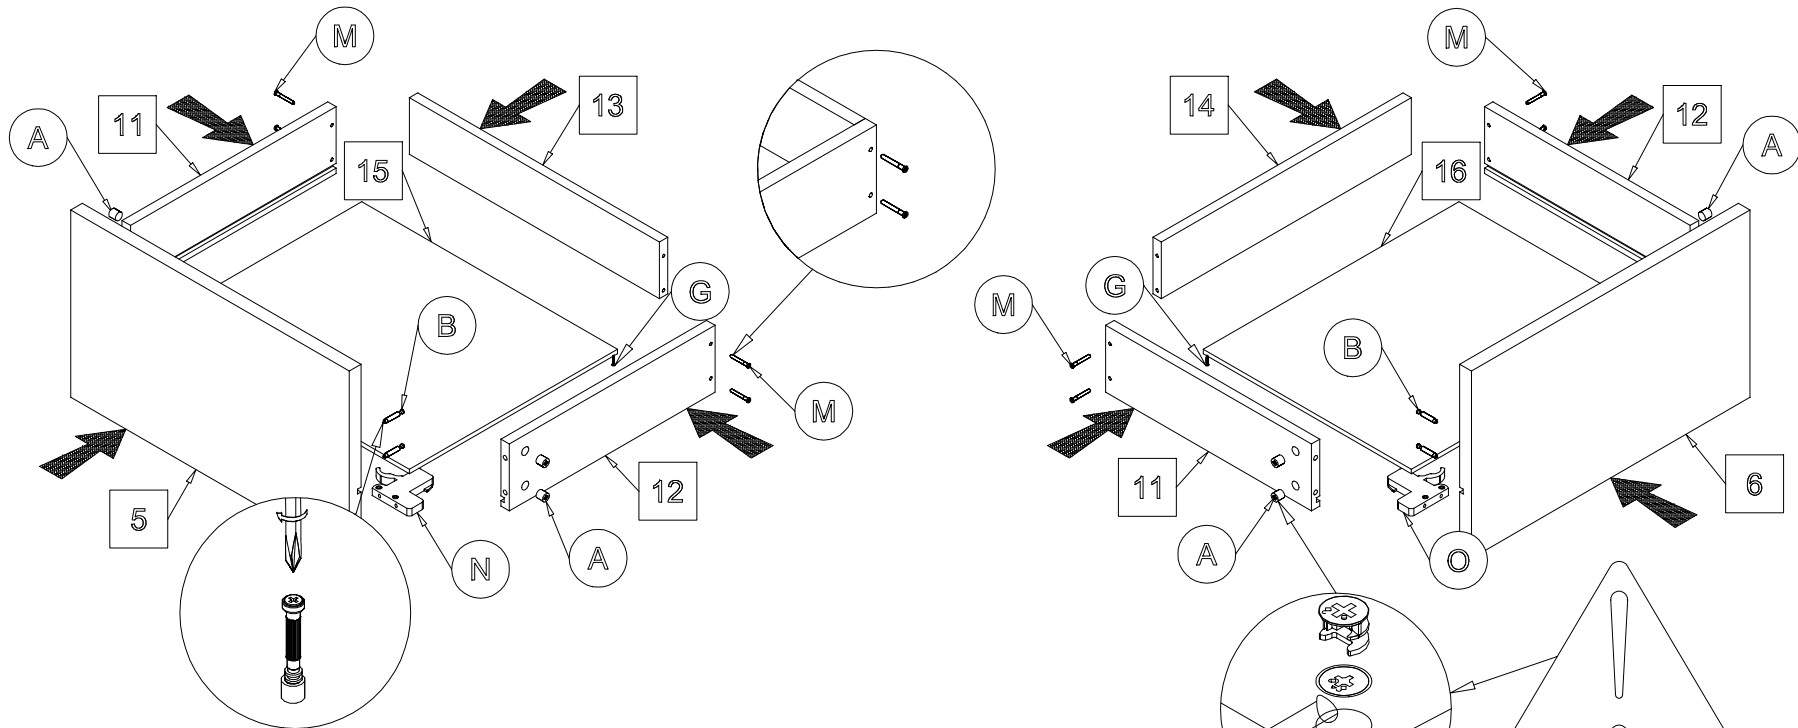

PETERSBURG