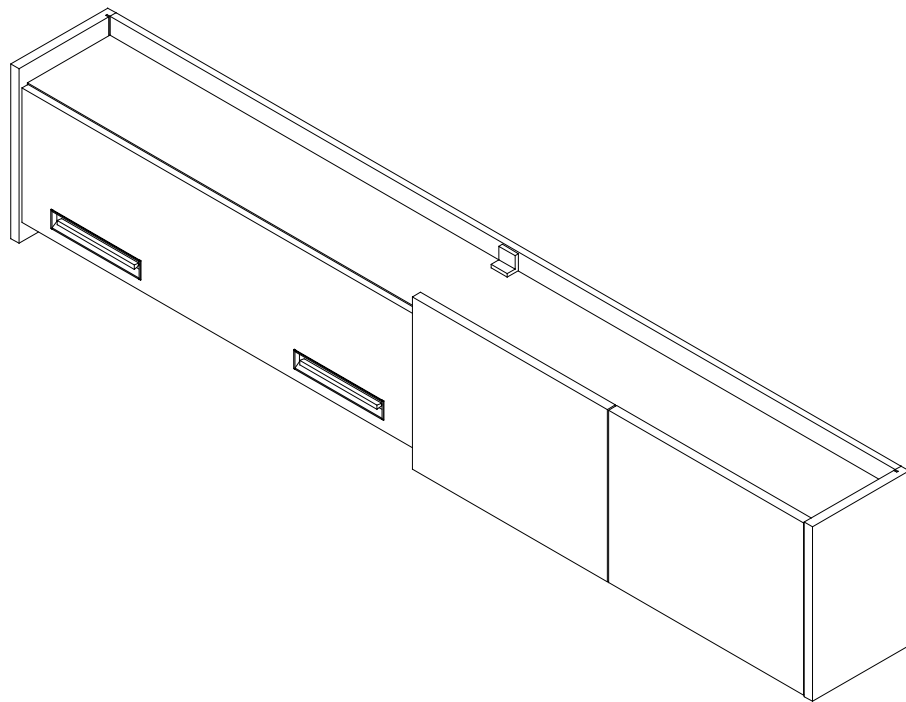

Complete set of packings
" PETERSBURG "
UPPER VITRINE

The instruction of installation
Dimensional section (1 segments)

Length 2450 mm

Depth 296 mm

Height 462 mm

embawood

PACK LIST

Length	Width	Amount	Detailed number
462	296	1	8
462	296	1	9
324	247	1	2
1196	356	1	10
456	596	2	11-12
1207	340	1	4
1207	340	1	5
2400	251	1	3
2400	251	1	1
2400	96	2	6
The spare part			

AZE: Montaj detalların nömrə ardıcılıǵı ilə aparılır.

RUS: Сборка деталей следует по номерации.

ENG: Assembling of details goes by numbering

GENERAL VIEW OF THE SPARE PARTS

PETERSBURG DINING SET

4 x1

5 x1

10 x1

PETERSBURG DINING SET

PETERSBURG DINING SET

PETERSBURG DINING SET

Complete set of packings
"PETERSBURG"

LOWER VITRINE

The instruction of installation
Dimensional section (1 segments)

Length 2450 mm

Depth 514 mm