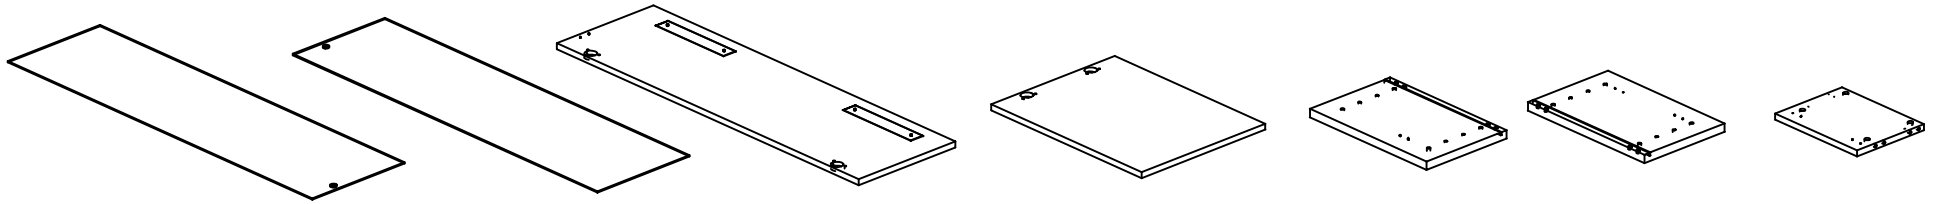

Complete set of packings
" PETERSBURG "
UPPER VITRINE

The instruction of installation
Dimensional section (1 segments)

Length 2450 mm

Depth 296 mm

Height 462 mm

embawood

PACK LIST

Length	Width	Amount	Detailed number
462	296	1	8
462	296	1	9
324	247	1	2
1196	356	1	10
456	596	2	11-12
1207	340	1	4
1207	340	1	5
2400	251	1	3
2400	251	1	1
2400	96	2	6
The spare part			

AZE: Montaj detalların nömrə ardıcılıǵı ilə aparılır.

RUS: Сборка деталей следует по номерации.

ENG: Assembling of details goes by numbering

GENERAL VIEW OF THE SPARE PARTS

PETERSBURG DINING SET

4 x1

5 x1

10 x1

11-12 x1

8 x1

9 x1

2 x1

1 x1

3 x1

6-7 x1

PETERSBURG DINING SET

PETERSBURG DINING SET

PETERSBURG DINING SET

PETERSBURG DINING SET

Complete set of packings
"PETERSBURG"

LOWER VITRINE

The instruction of installation
Dimensional section (1 segments)

Length 2450 mm

Depth 514 mm