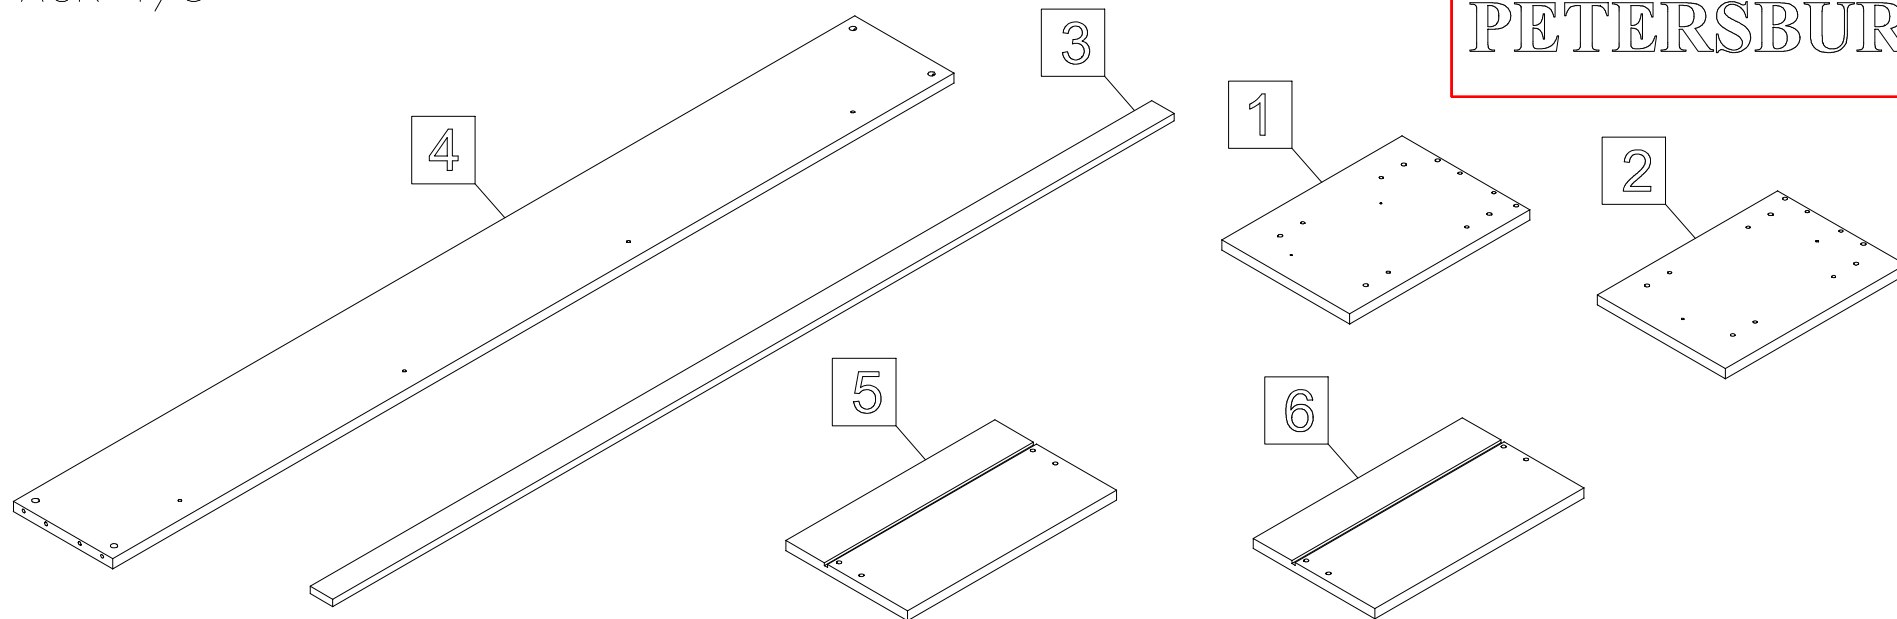

PACK 1/3

PETERSBURG