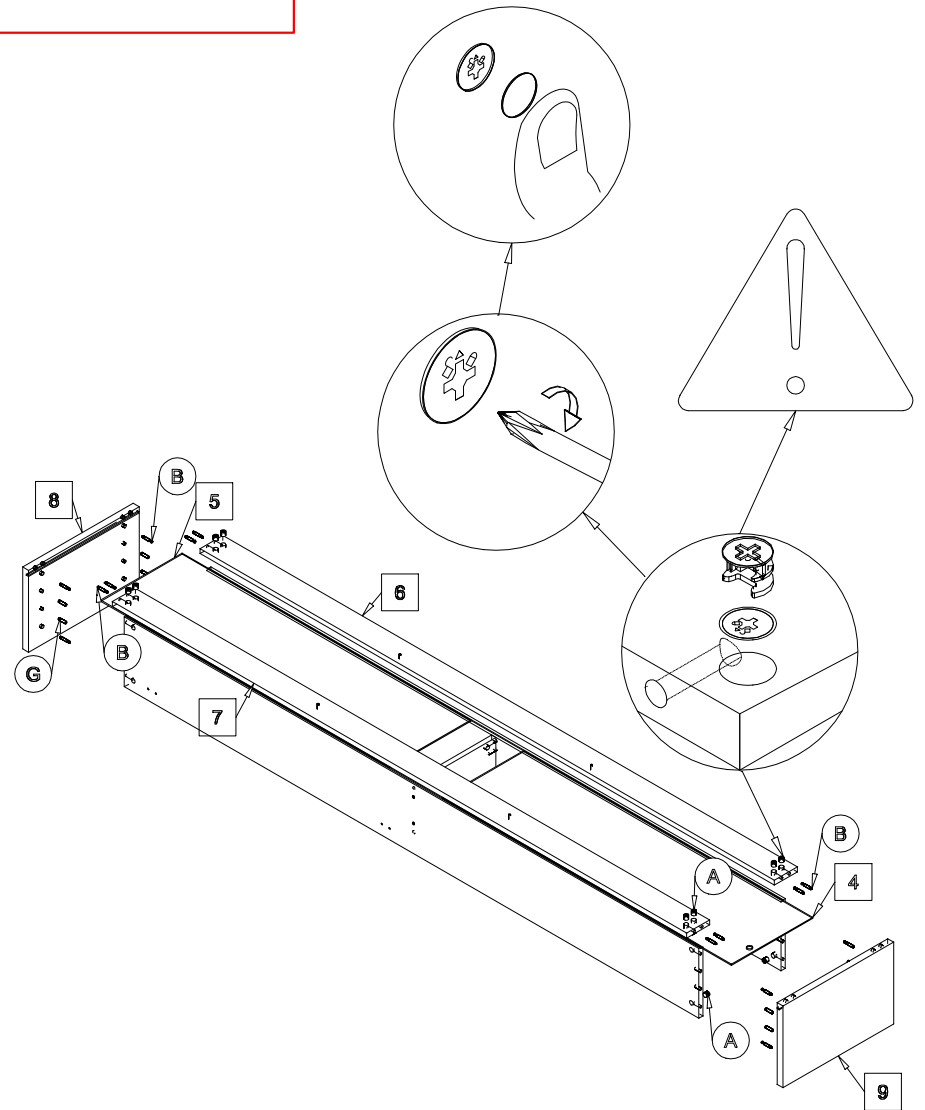

Complete set of packings
" PETERSBURG "
UPPER VITRINE

The instruction of installation
Dimensional section (1 segments)

Length 2450 mm

Depth 296 mm

Height 462 mm

embawood

PACK LIST

Length	Width	Amount	Detailed number
462	296	1	8
462	296	1	9
324	247	1	2
1196	356	1	10
456	596	2	11-12
1207	340	1	4
1207	340	1	5
2400	251	1	3
2400	251	1	1
2400	96	2	6
The spare part			

11-12 x1

8 x1

9 x1

2 x1

1 x1

3 x1

6-7 x1

PETERSBURG DINING SET

PETERSBURG DINING SET

PETERSBURG DINING SET

PETERSBURG DINING SET

Complete set of packings
"PETERSBURG"

LOWER VITRINE

The instruction of installation
Dimensional section (1 segments)

Length 2450 mm

Depth 514 mm

GENERAL VIEW OF THE SPARE PARTS

A-31

B-31

Ceviz
C-4

Krem
D-22

E-29

L-8mm
F-8

L-16mm
G-21