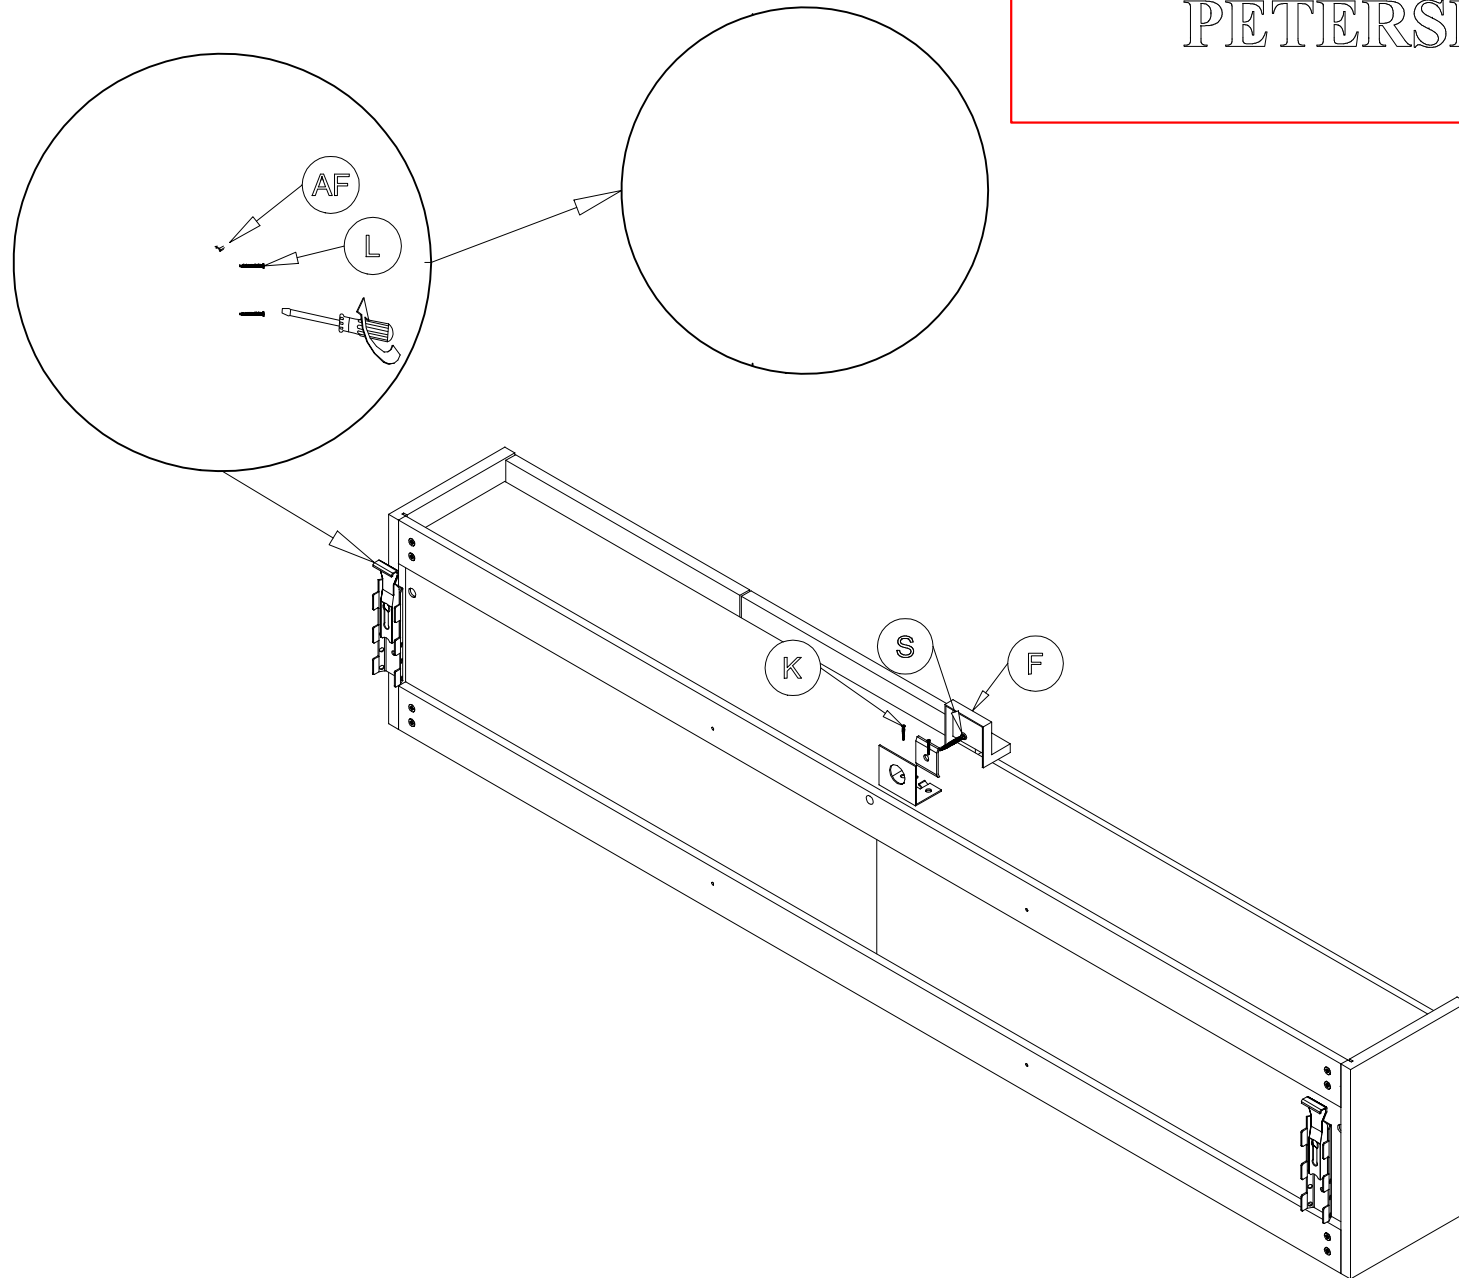

Complete set of packings
" PETERSBURG "
UPPER VITRINE

The instruction of installation
Dimensional section (1 segments)

Length 2450 mm

Depth 296 mm

Height 462 mm

embawood

PACK LIST

Length	Width	Amount	Detailed number
462	296	1	8
462	296	1	9
324	247	1	2
1196	356	1	10
456	596	2	11-12
1207	340	1	4
1207	340	1	5
2400	251	1	3
2400	251	1	1
2400	96	2	6
The spare part			

11-12 x1

8 x1

9 x1

2 x1

1 x1

3 x1

6-7 x1

PETERSBURG DINING SET

PETERSBURG DINING SET

PETERSBURG DINING SET

PETERSBURG DINING SET

Complete set of packings
"PETERSBURG"

LOWER VITRINE

The instruction of installation
Dimensional section (1 segments)

Length 2450 mm

Depth 514 mm