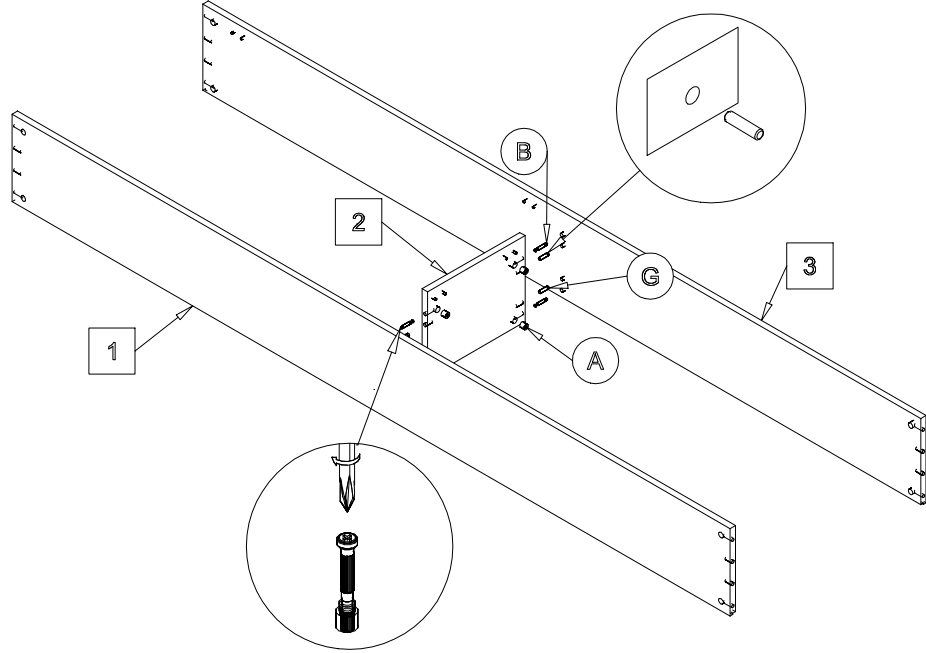

Complete set of packings
" PETERSBURG "
UPPER VITRINE

The instruction of installation
Dimensional section (1 segments)

Length 2450 mm

Depth 296 mm

Height 462 mm

embawood

PACK LIST

Length	Width	Amount	Detailed number
462	296	1	8
462	296	1	9
324	247	1	2
1196	356	1	10
456	596	2	11-12
1207	340	1	4
1207	340	1	5
2400	251	1	3
2400	251	1	1
2400	96	2	6
The spare part			

PETERSBURG DINING SET

PETERSBURG DINING SET

PETERSBURG DINING SET

Complete set of packings
"PETERSBURG"

LOWER VITRINE

The instruction of installation
Dimensional section (1 segments)

Length 2450 mm

Depth 514 mm