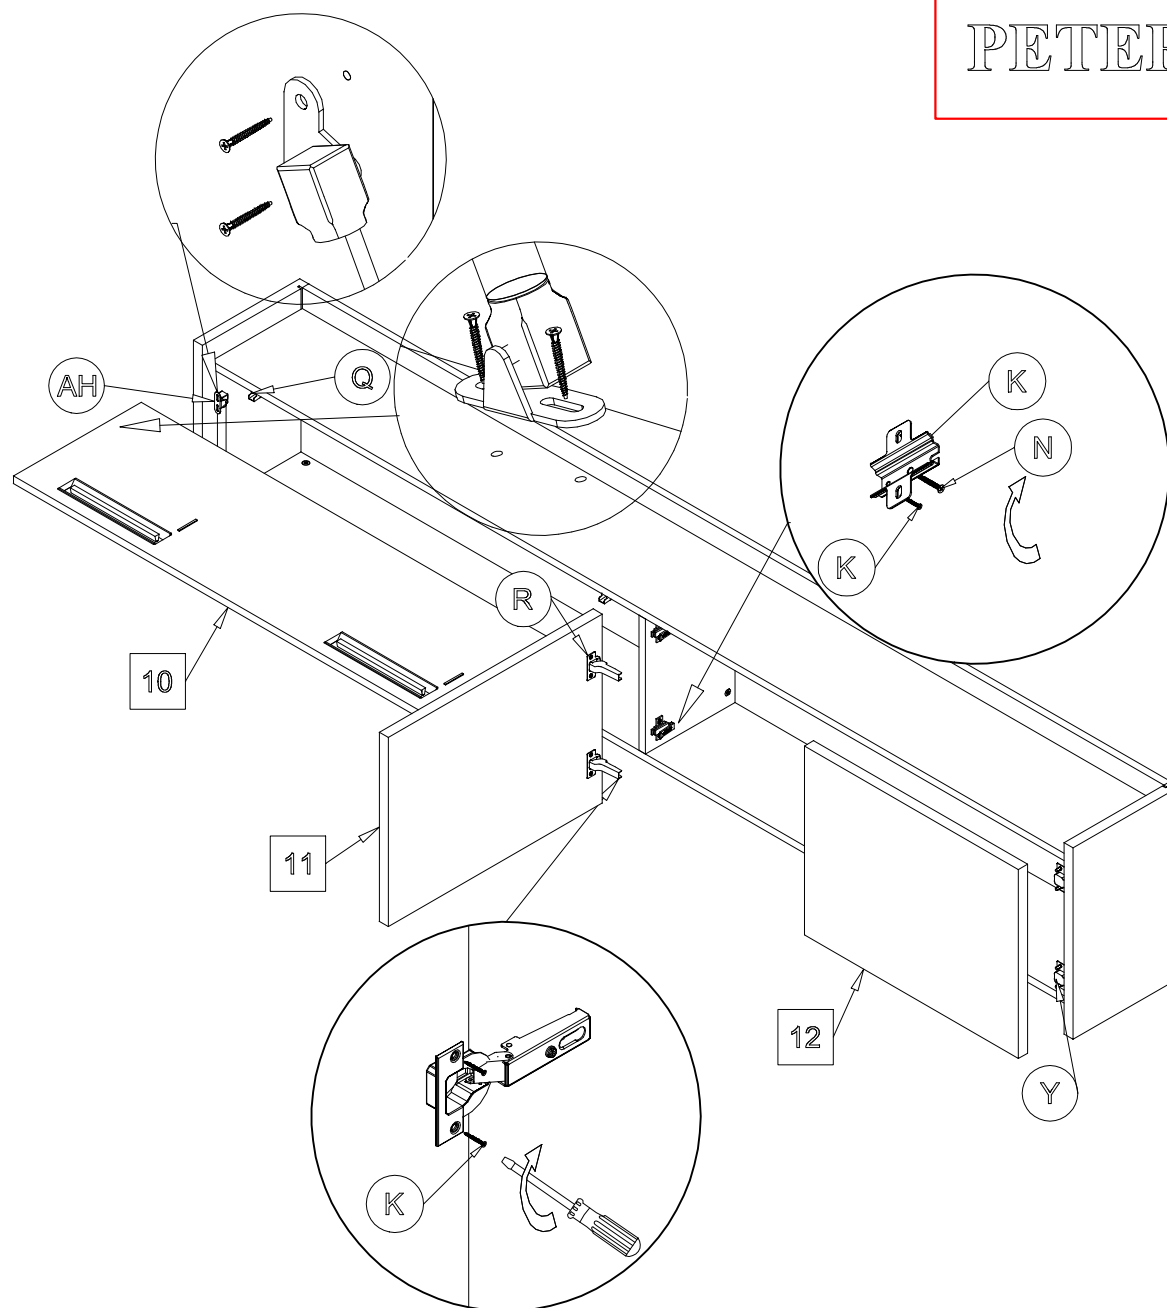

Complete set of packings
" PETERSBURG "
UPPER VITRINE

The instruction of installation
Dimensional section (1 segments)

Length 2450 mm

Depth 296 mm

Height 462 mm

embawood

PACK LIST

Length	Width	Amount	Detailed number
462	296	1	8
462	296	1	9
324	247	1	2
1196	356	1	10
456	596	2	11-12
1207	340	1	4
1207	340	1	5
2400	251	1	3
2400	251	1	1
2400	96	2	6
The spare part			

PETERSBURG DINING SET

PETERSBURG DINING SET

PETERSBURG DINING SET

Complete set of packings
"PETERSBURG"

LOWER VITRINE

The instruction of installation
Dimensional section (1 segments)

Length 2450 mm

Depth 514 mm