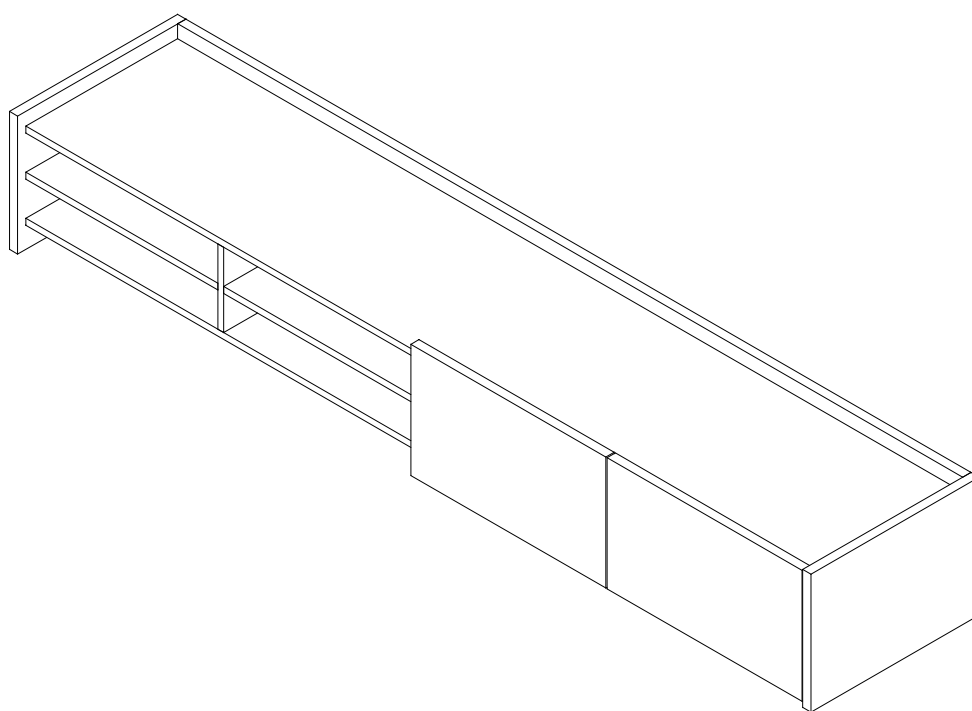

Complete set of packings
" PETERSBURG "
UPPER VITRINE

The instruction of installation
Dimensional section (1 segments)

Length 2450 mm

Depth 296 mm

Height 462 mm

embawood

PACK LIST

Length	Width	Amount	Detailed number
462	296	1	8
462	296	1	9
324	247	1	2
1196	356	1	10
456	596	2	11-12
1207	340	1	4
1207	340	1	5
2400	251	1	3
2400	251	1	1
2400	96	2	6
The spare part			

11-12 x1

8 x1

9 x1

2 x1

1 x1

3 x1

6-7 x1

PETERSBURG DINING SET

PETERSBURG DINING SET

PETERSBURG DINING SET

PETERSBURG DINING SET

Complete set of packings
"PETERSBURG"

LOWER VITRINE

The instruction of installation
Dimensional section (1 segments)

Length 2450 mm

Depth 514 mm

Height 365 mm

embawood

PACK LIST

Length	Width	Amount	Detailed number
365	514	1	1
365	514	1	2
2400	64	1	3
2400	283	1	4
347	596	1	5
347	596	1	6
226	464	1	7
226	464	1	8
226	464	1	9
587	464	2	10
440	124	2	11
440	124	2	12
535	105	1	13
545	105	1	14
547	445	1	15
557	445	1	16
Gizli ray L=450		2	19
The spare part			
2400	489	1	17
2400	464	1	18