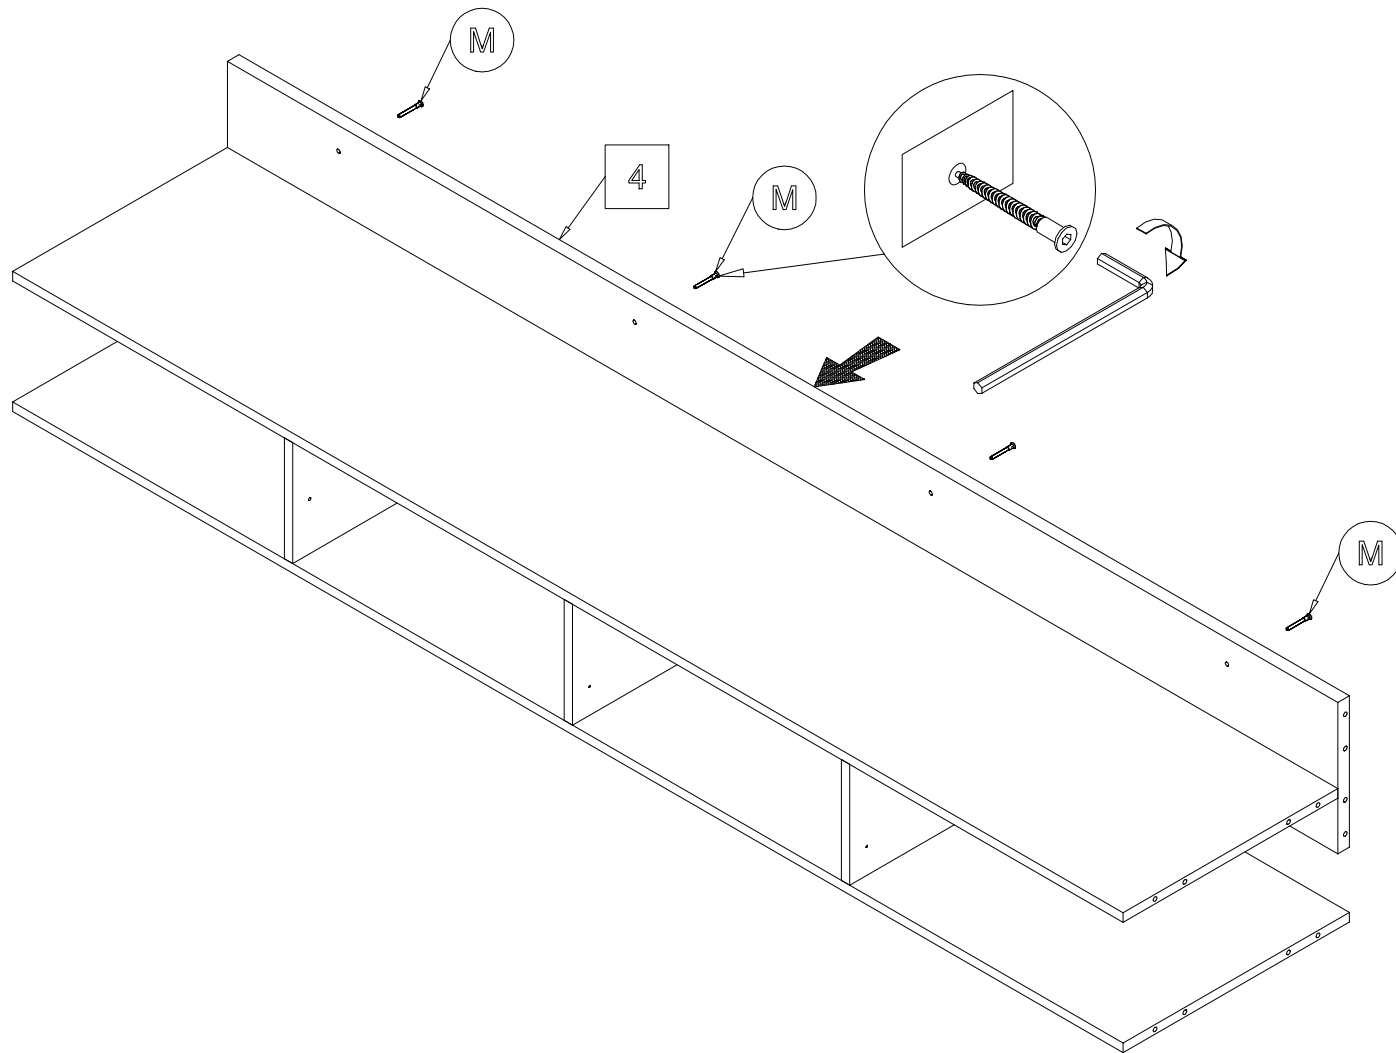

PETERSBURG