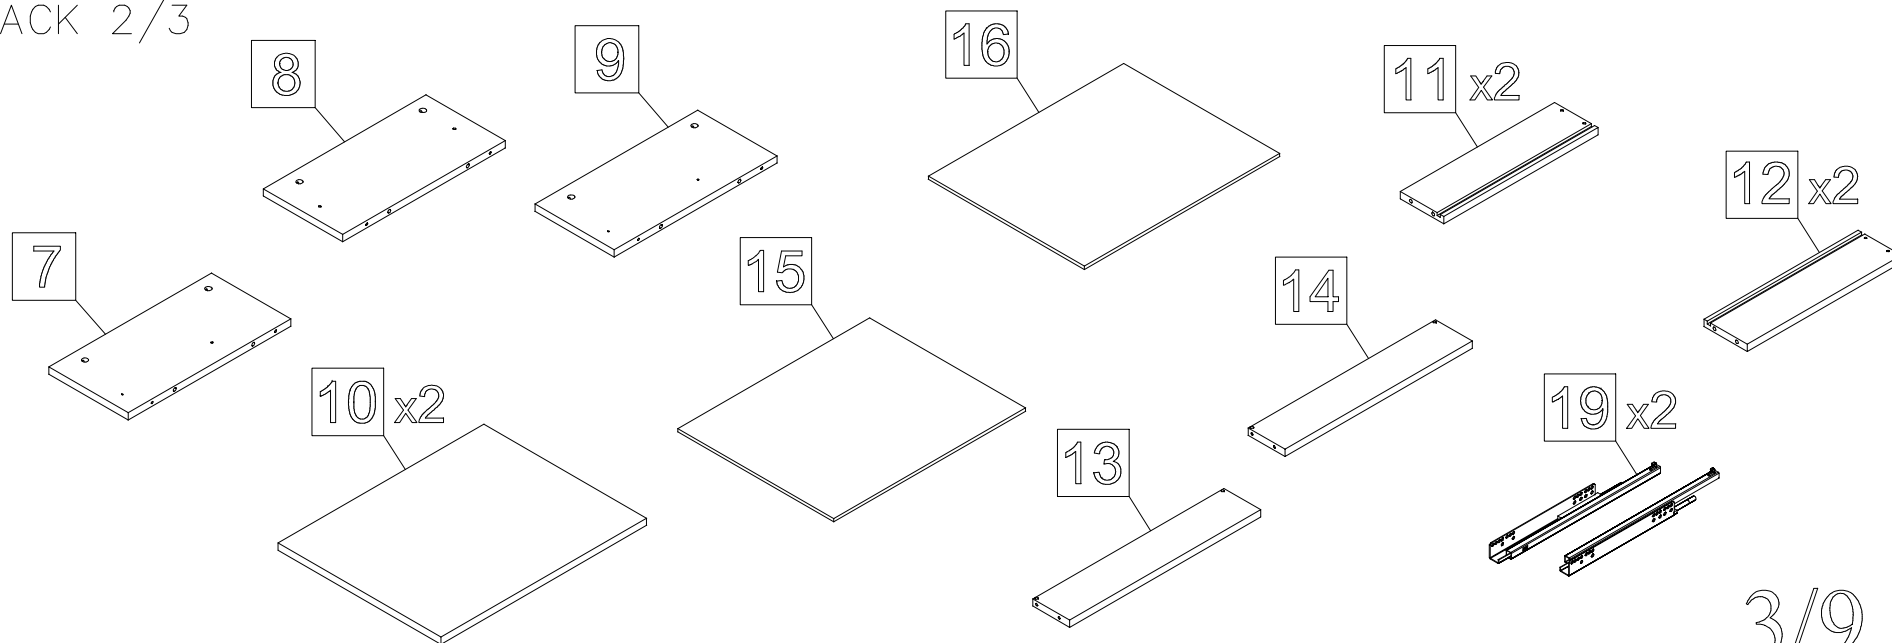

PACK 1/3

PETERSBURG

PACK 2/3