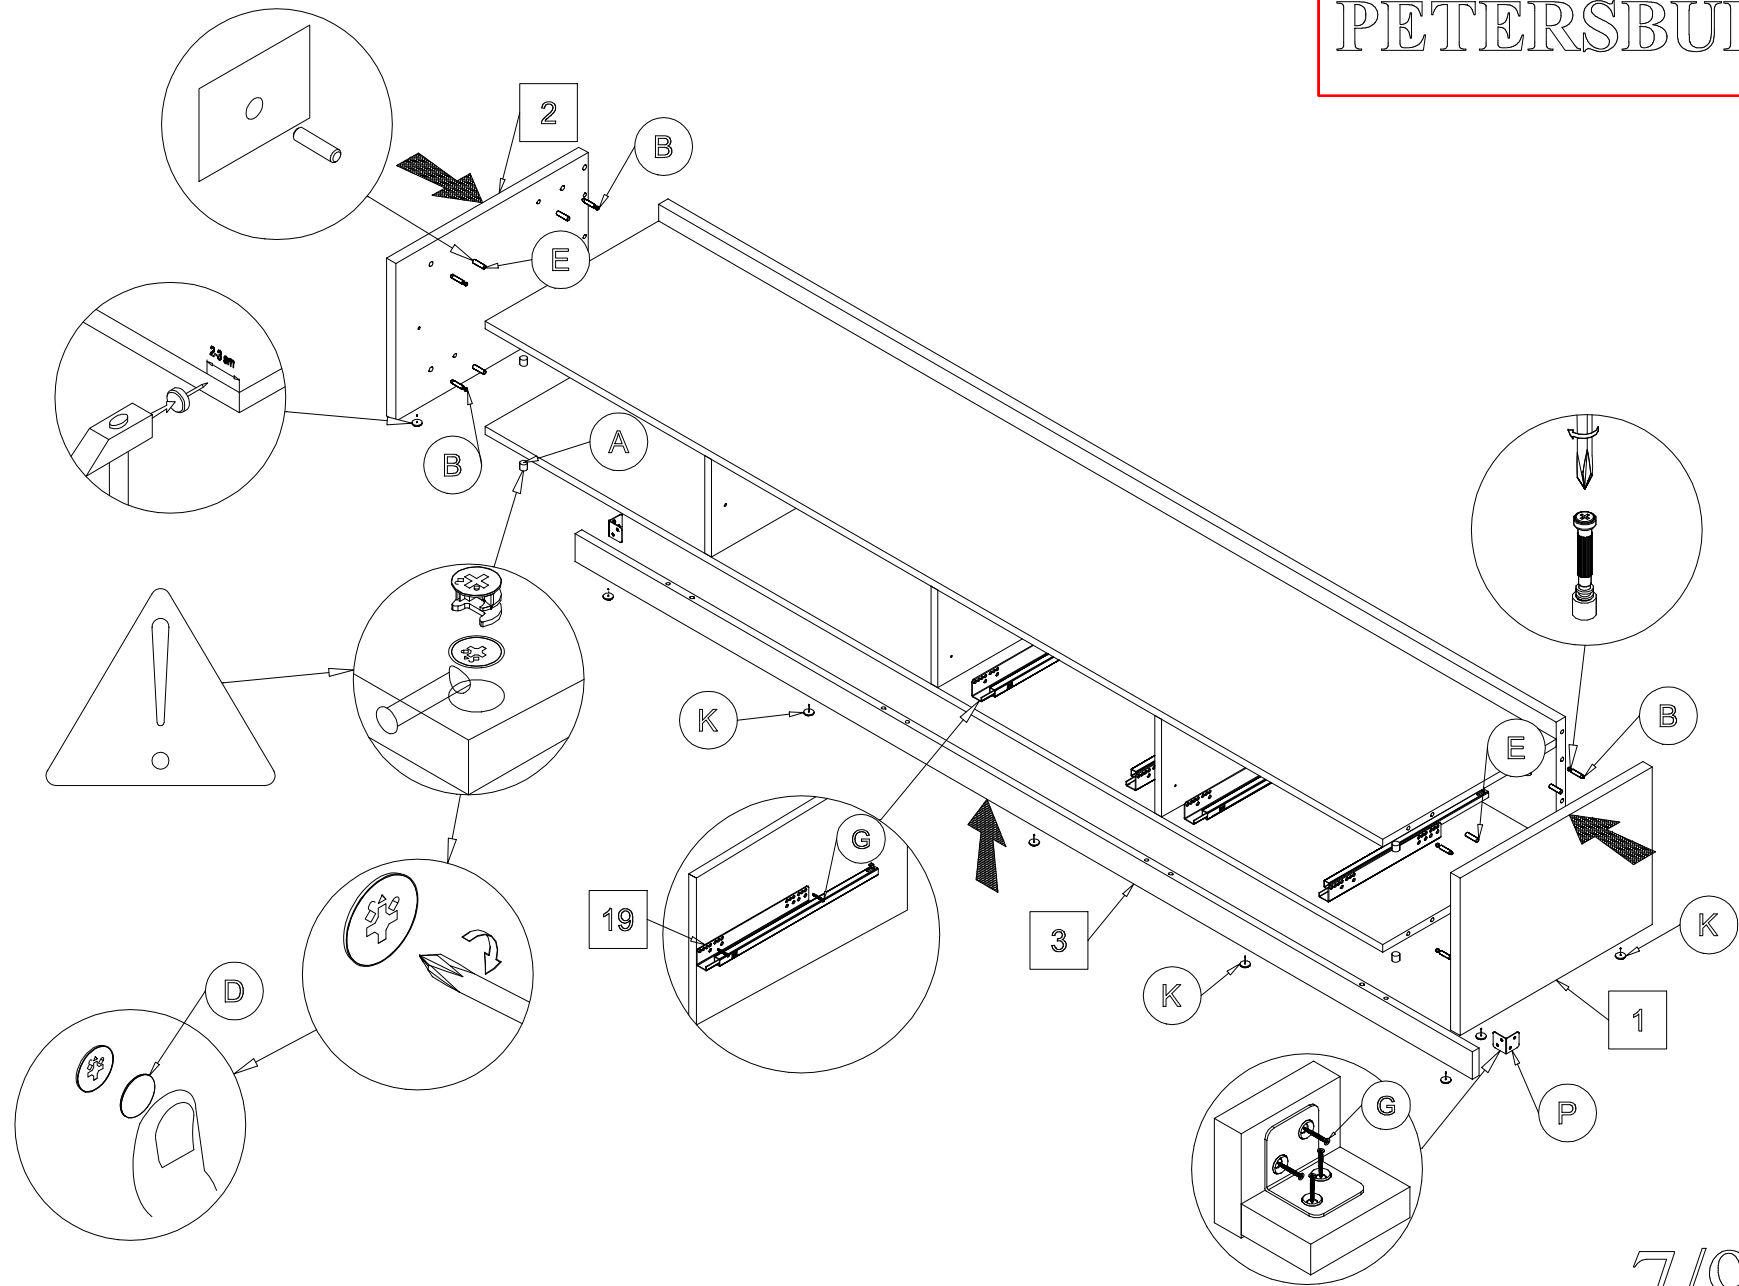

PETERSBURG