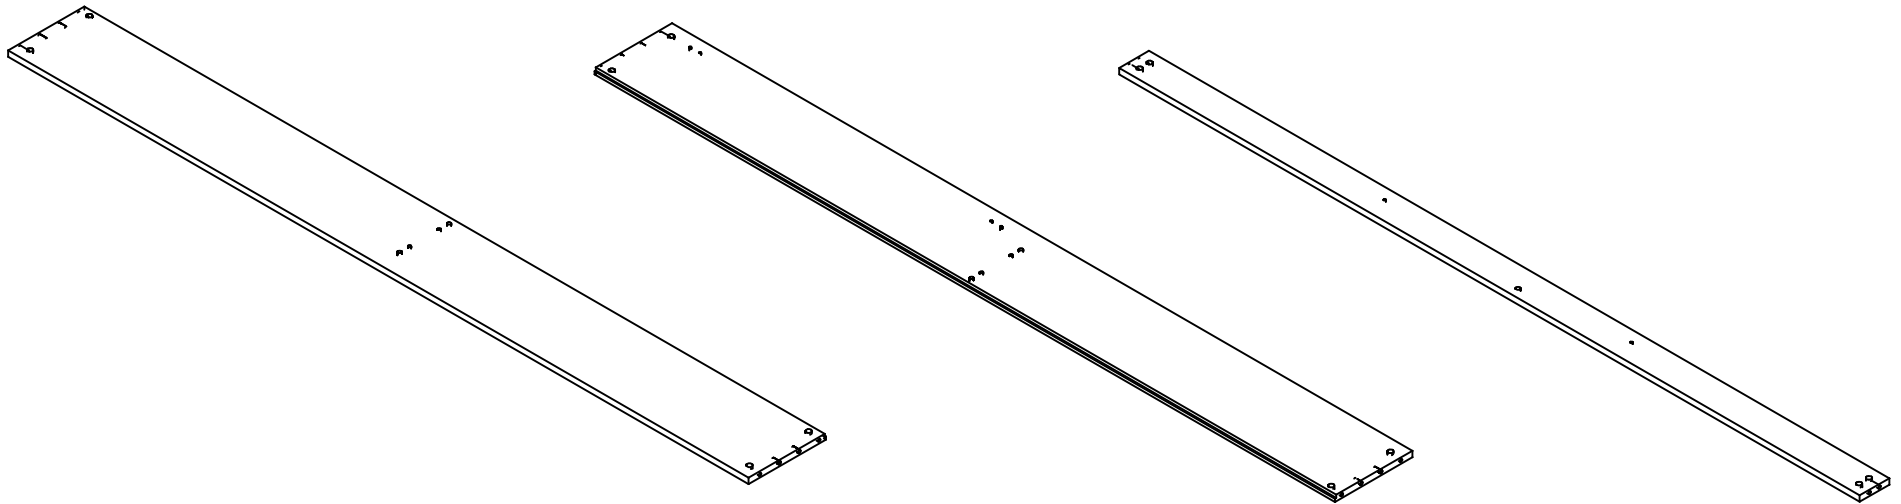

Complete set of packings
" PETERSBURG "
UPPER VITRINE

The instruction of installation
Dimensional section (1 segments)

Length 2450 mm

Depth 296 mm

Height 462 mm

embawood

PACK LIST

Length	Width	Amount	Detailed number
462	296	1	8
462	296	1	9
324	247	1	2
1196	356	1	10
456	596	2	11-12
1207	340	1	4
1207	340	1	5
2400	251	1	3
2400	251	1	1
2400	96	2	6
The spare part			

AZE: Montaj detalların nömrə ardıcılıǵı ilə aparılır.

RUS: Сборка деталей следует по номерации.

ENG: Assembling of details goes by numbering

GENERAL VIEW OF THE SPARE PARTS

PETERSBURG DINING SET

4 x1

5 x1

10 x1

11-12 x1

8 x1

9 x1

2 x1

1 x1

3 x1

6-7 x1

PETERSBURG DINING SET

PETERSBURG DINING SET

PETERSBURG DINING SET

PETERSBURG DINING SET

Complete set of packings
"PETERSBURG"

LOWER VITRINE

The instruction of installation
Dimensional section (1 segments)

Length 2450 mm

Depth 514 mm