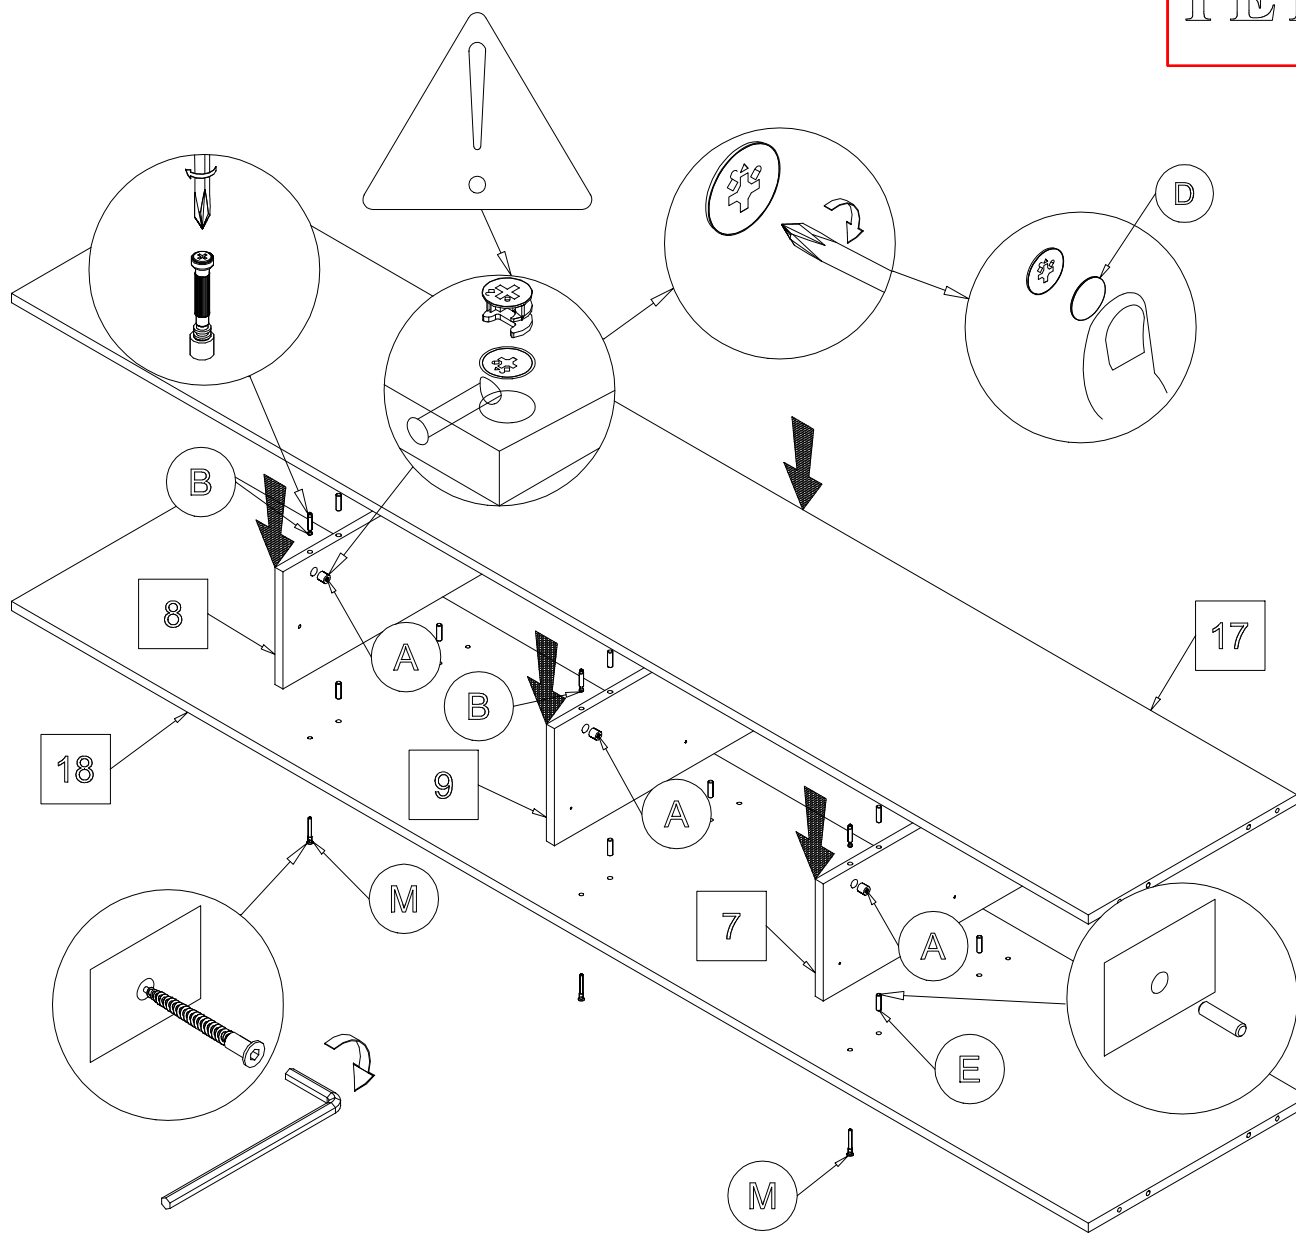

Complete set of packings
" PETERSBURG "
UPPER VITRINE

The instruction of installation
Dimensional section (1 segments)

Length 2450 mm

Depth 296 mm

Height 462 mm

embawood

PACK LIST

Length	Width	Amount	Detailed number
462	296	1	8
462	296	1	9
324	247	1	2
1196	356	1	10
456	596	2	11-12
1207	340	1	4
1207	340	1	5
2400	251	1	3
2400	251	1	1
2400	96	2	6
The spare part			

PETERSBURG DINING SET

PETERSBURG DINING SET

PETERSBURG DINING SET

Complete set of packings
"PETERSBURG"

LOWER VITRINE

The instruction of installation
Dimensional section (1 segments)

Length 2450 mm

Depth 514 mm

GENERAL VIEW OF THE SPARE PARTS

A-31

B-31

Ceviz
C-4

Krem
D-22

E-29

L-8mm
F-8

L-16mm
G-21

PACK 1/3

PETERSBURG

PACK 2/3

PETERSBURG

PETERSBURG

PETERSBURG

PETERSBURG

PETERSBURG