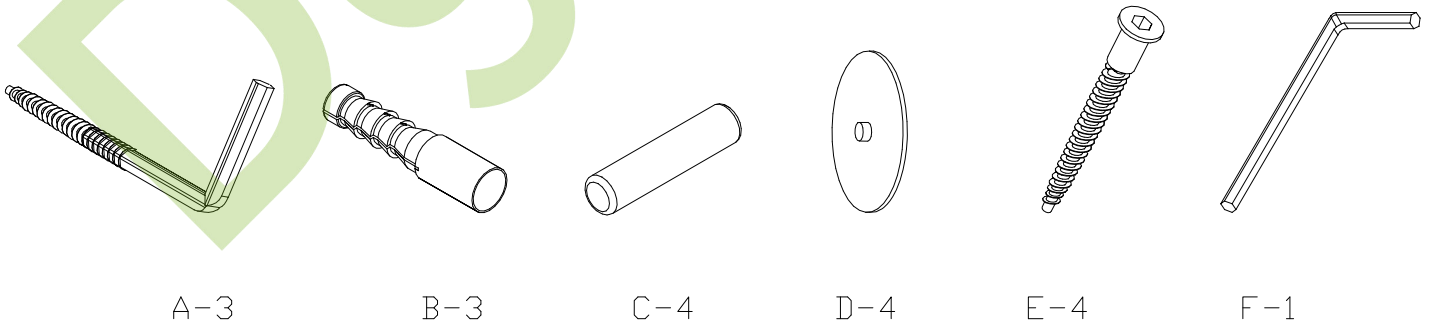

Complete set of packings

"Praqa"

SUSPENDED SHELF

The instruction of installation

Dimensional section (1 segments)

Length 1400 mm

Depth 268 mm

Height 252 mm

embawood

PACK LIST

Length	Width	Amount	Detailed number
1400	252	1	1
1400	252	1	2
THE SPARE PART			—

GENERAL VIEW OF THE SPARE PARTS

1 x 1

2 x 1