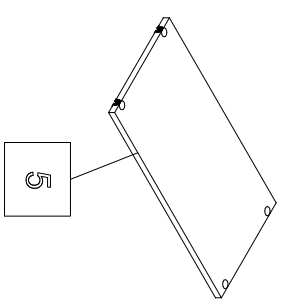

PACK 1/2

Pragna