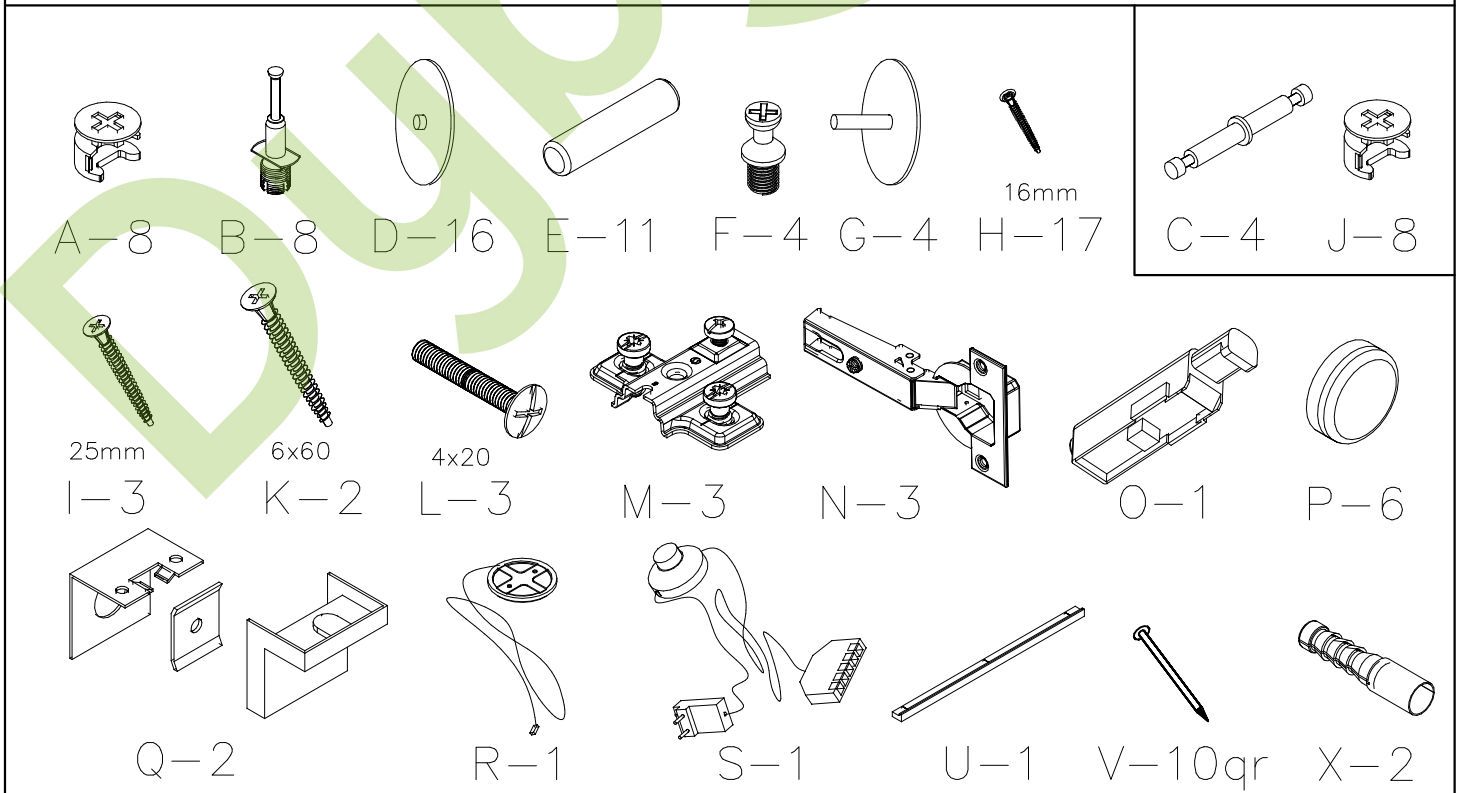

# “PRAQA”

SUSPENDED GLASS CASE

The instruction of installation

Dimensional section (1 segments)

Length 600 mm

Height 788 mm

Depth 317 mm

embawood

PACK LIST

Length	Width	Amount	Detailed number
788	296	2	1-2
568	296	2	3-4
568	291	1	5
784	297	2	6
H-profil	L=754 mm	1	7
THE SPARE PART			-
596	380	1	8
596	80	1	9
324	156	1	10
456	388	1	11

GENERAL VIEW OF THE SPARE PARTS