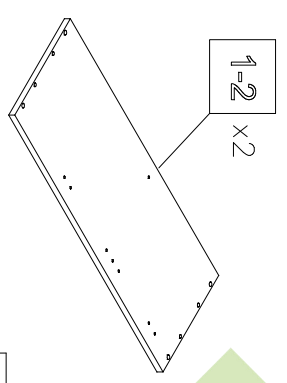

PACK 1/2

Pragna