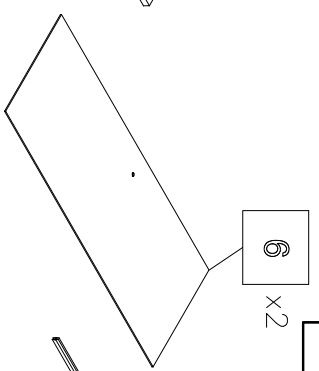

PACK 1/2

Pragna