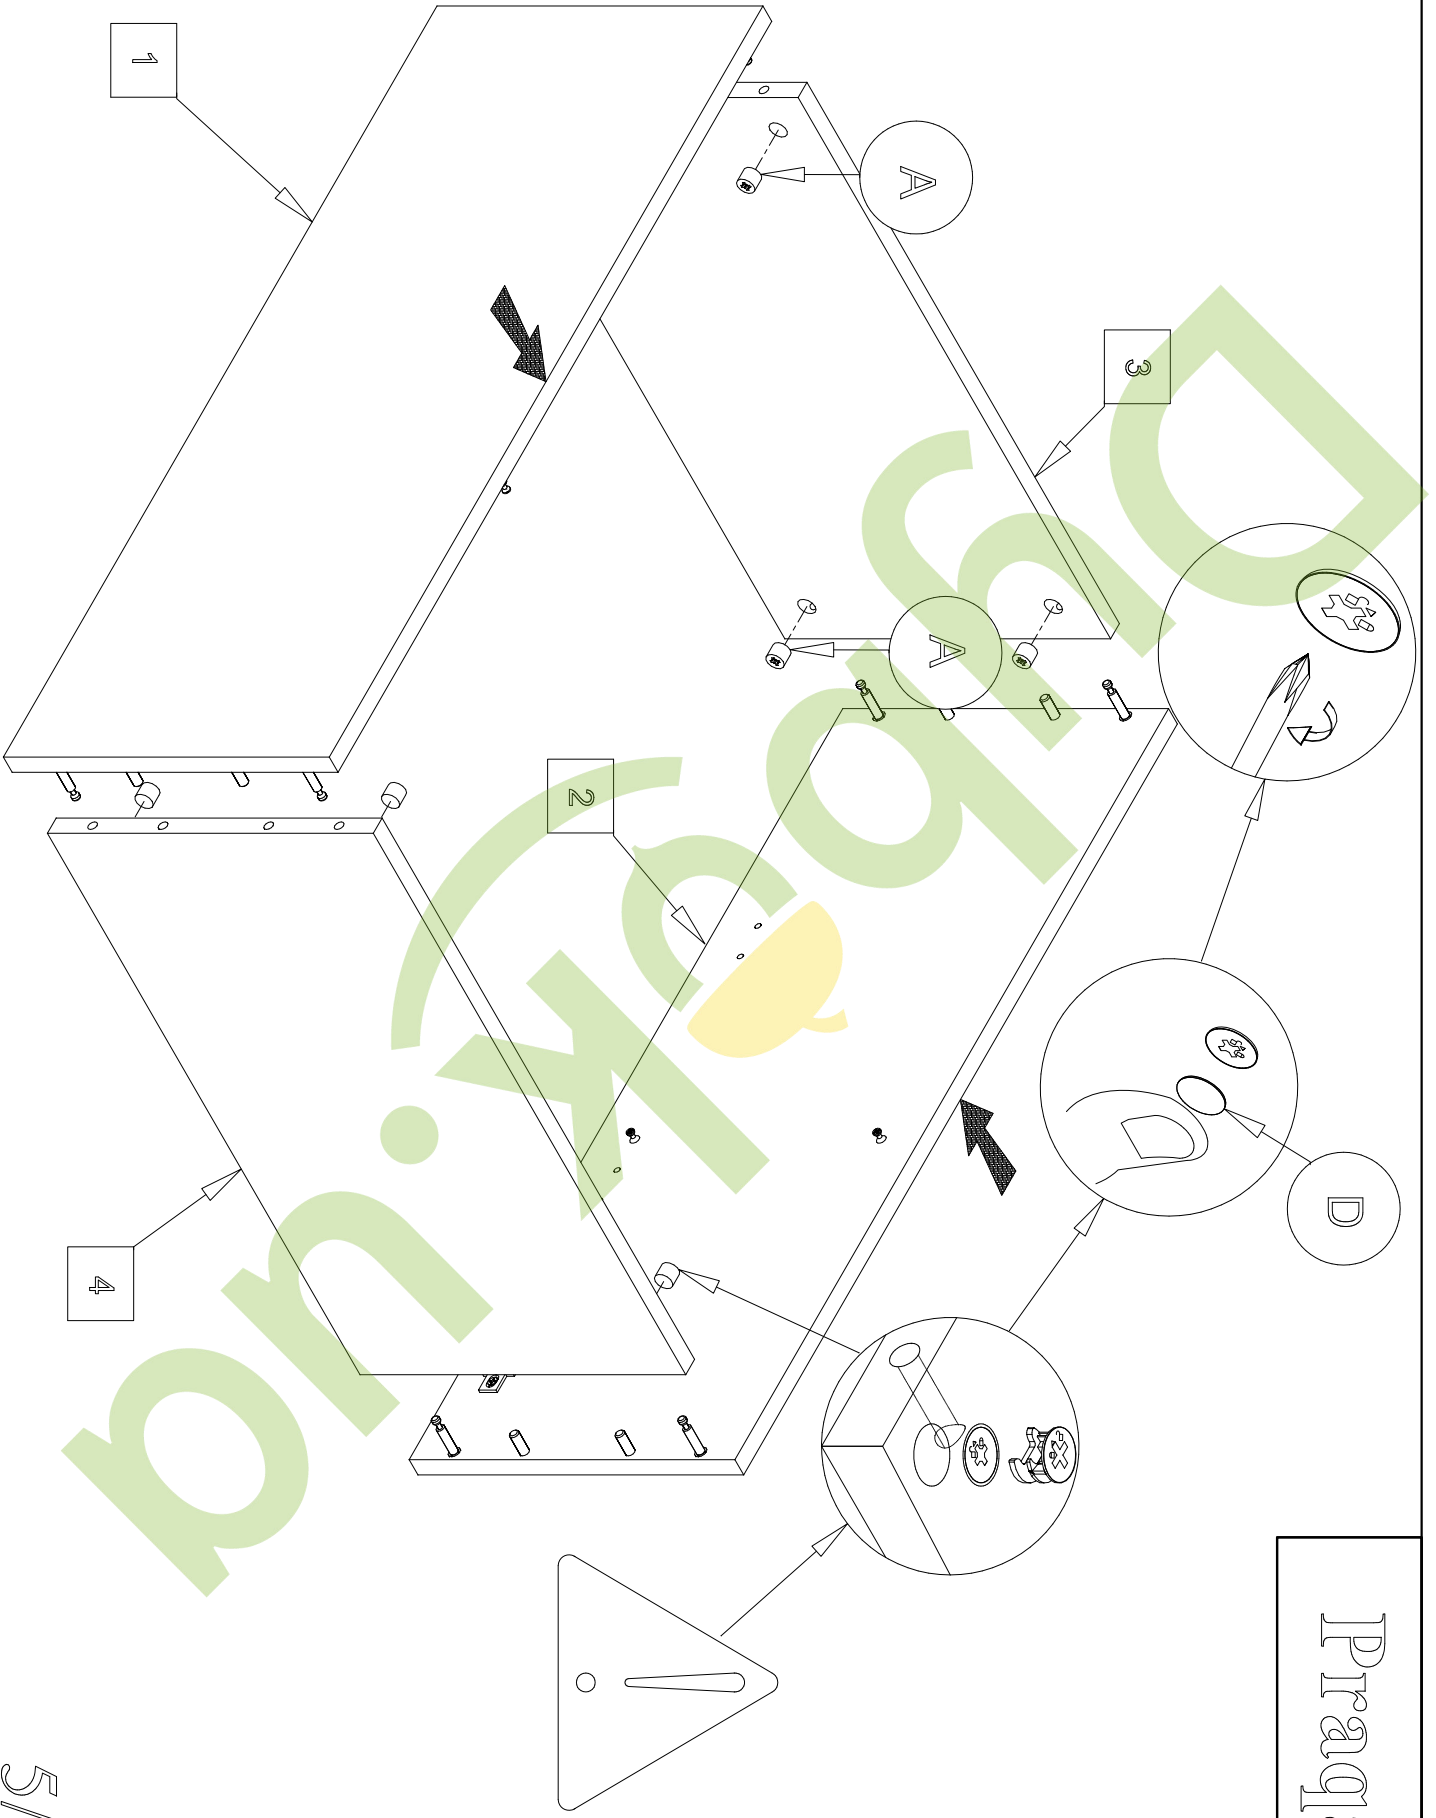

# “PRAQA”

SUSPENDED GLASS CASE

The instruction of installation

Dimensional section (1 segments)

Length 600 mm

Height 788 mm

Depth 317 mm

embawood

PACK LIST

Length	Width	Amount	Detailed number
788	296	2	1-2
568	296	2	3-4
568	291	1	5
784	297	2	6
H-profil	L=754 mm	1	7
THE SPARE PART			-
596	380	1	8
596	80	1	9
324	156	1	10
456	388	1	11

GENERAL VIEW OF THE SPARE PARTS

PACK 1/2

Pragna

PACK 2/2

Pragna

7/12