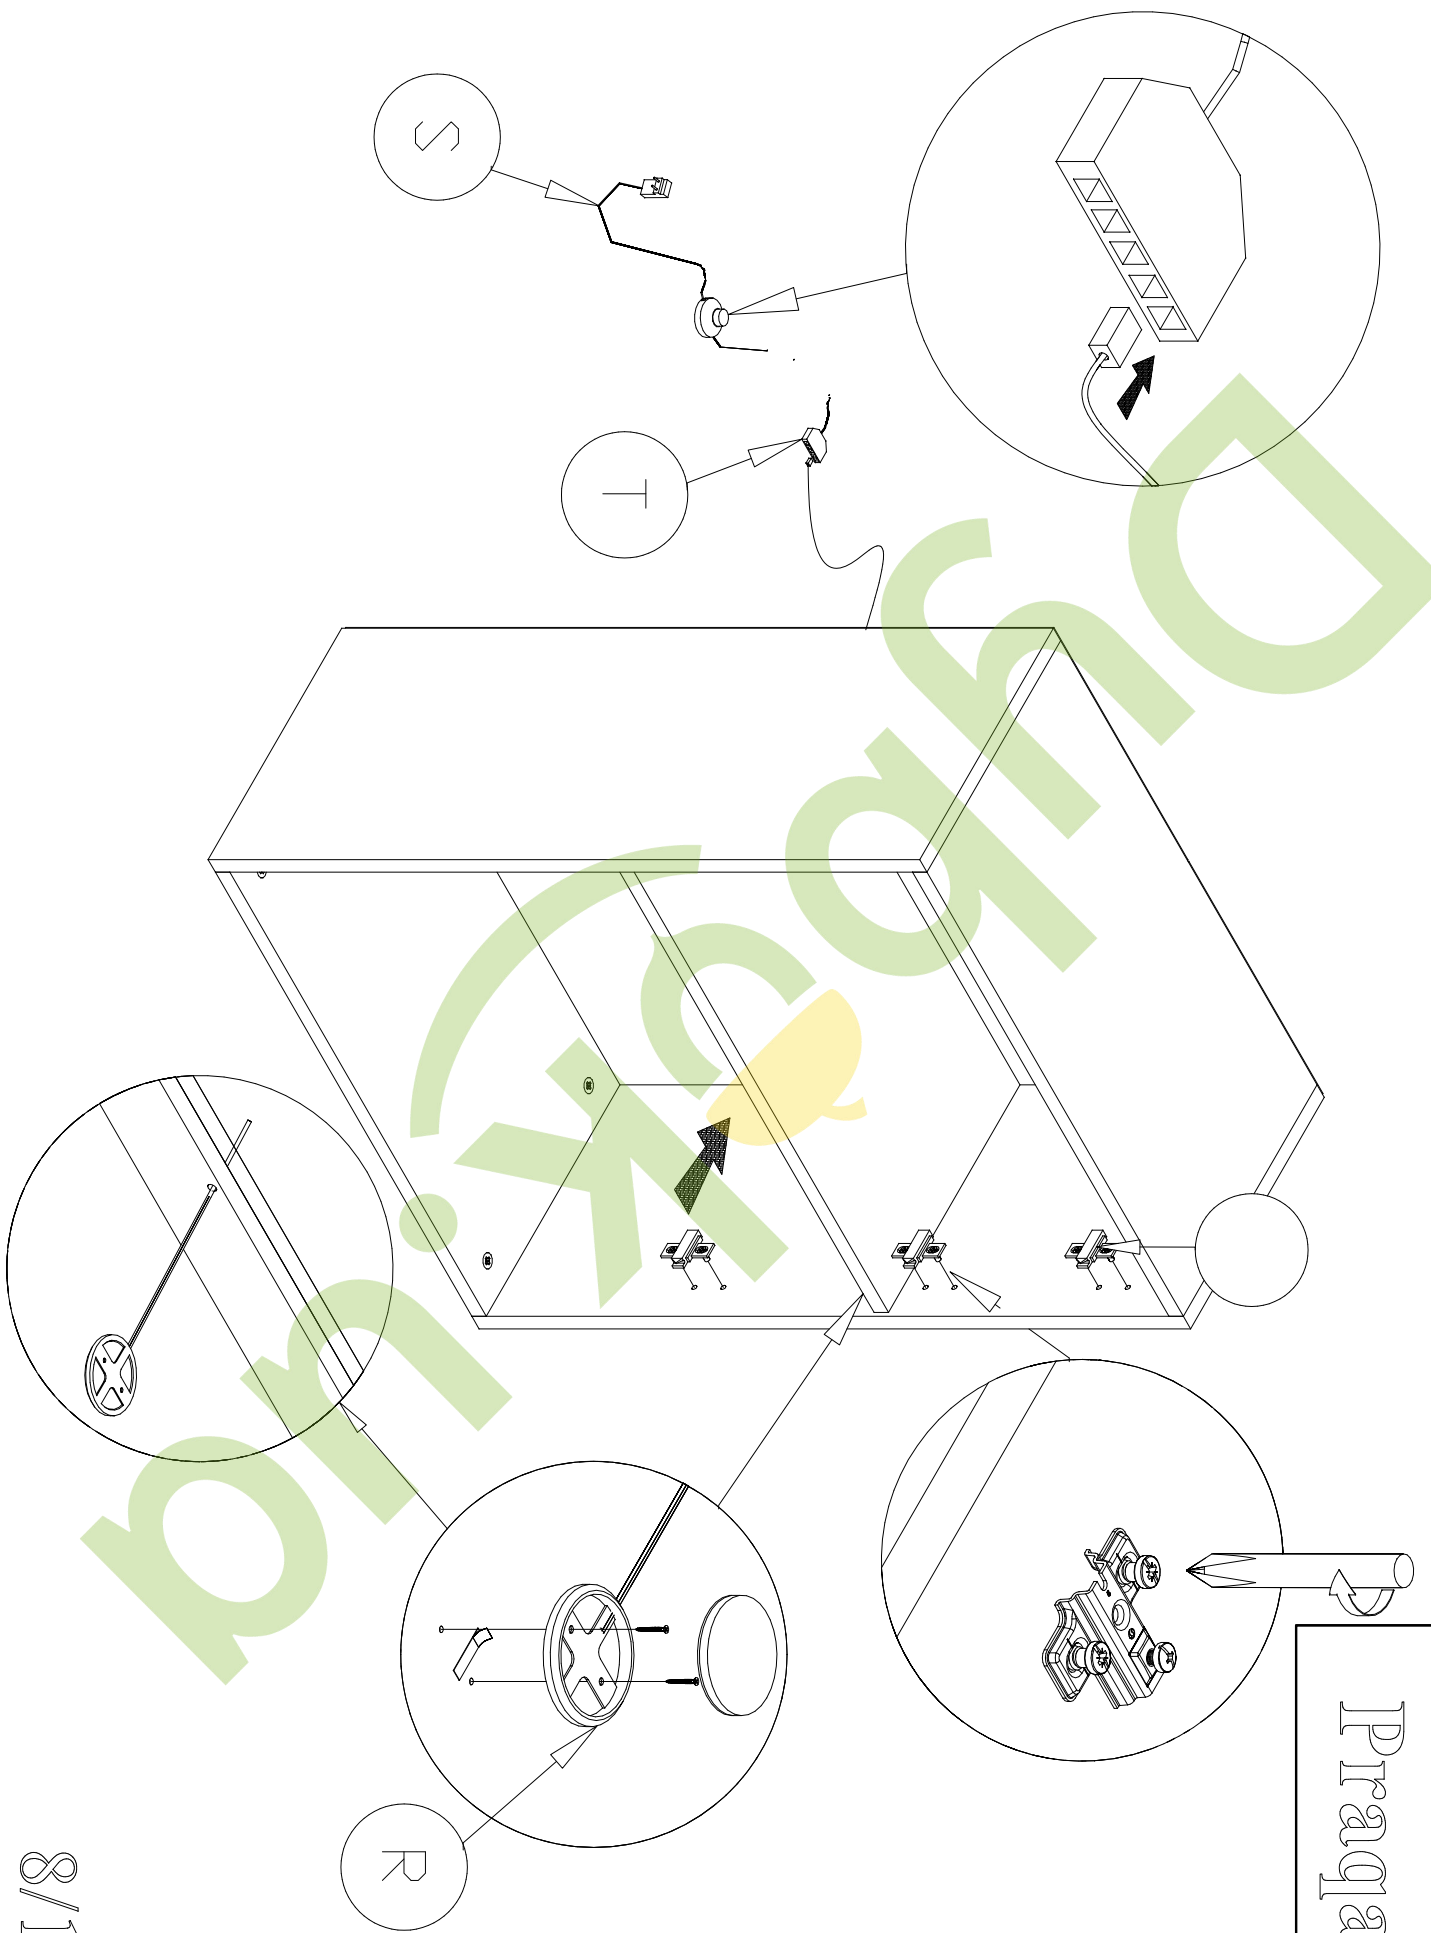

Pragga

8/12