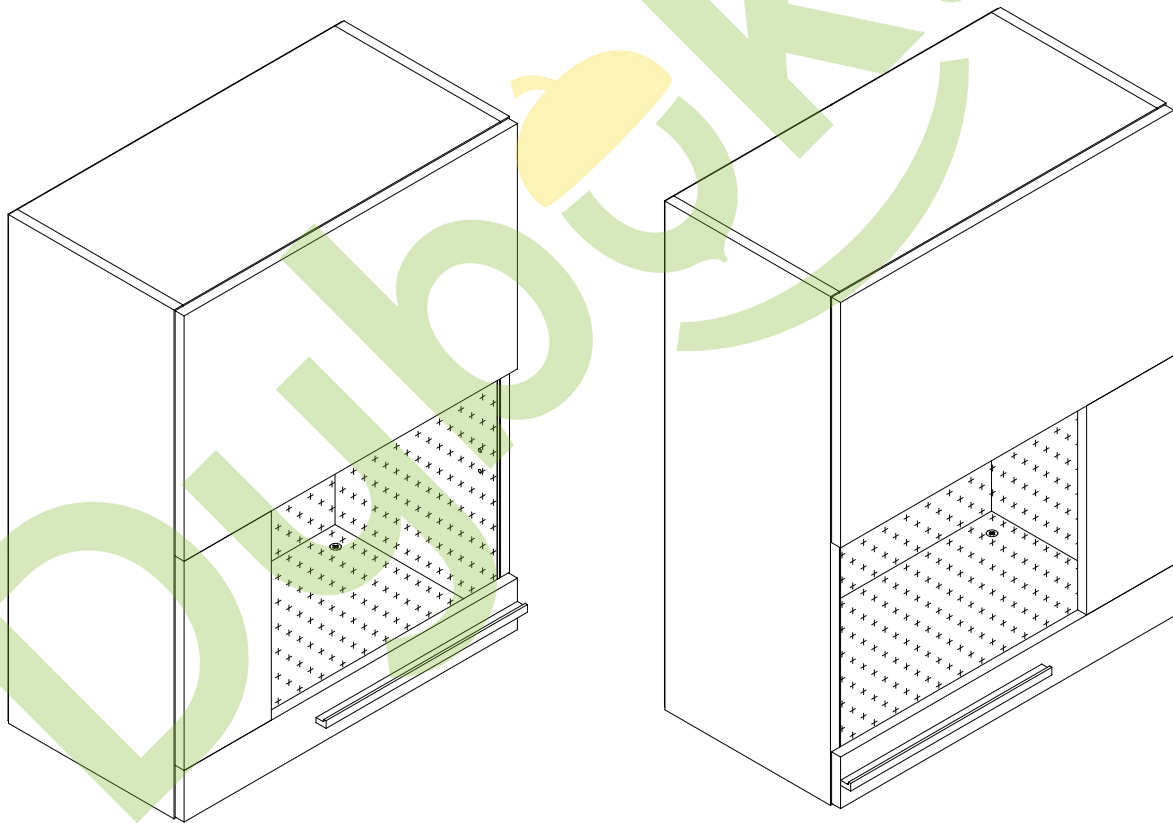

# “PRAQA”

SUSPENDED GLASS CASE

The instruction of installation

Dimensional section (1 segments)

Length 600 mm

Height 788 mm

Depth 317 mm

embawood

PACK LIST

Length	Width	Amount	Detailed number
788	296	2	1-2
568	296	2	3-4
568	291	1	5
784	297	2	6
H-profil	L=754 mm	1	7
THE SPARE PART			-
596	380	1	8
596	80	1	9
324	156	1	10
456	388	1	11

GENERAL VIEW OF THE SPARE PARTS