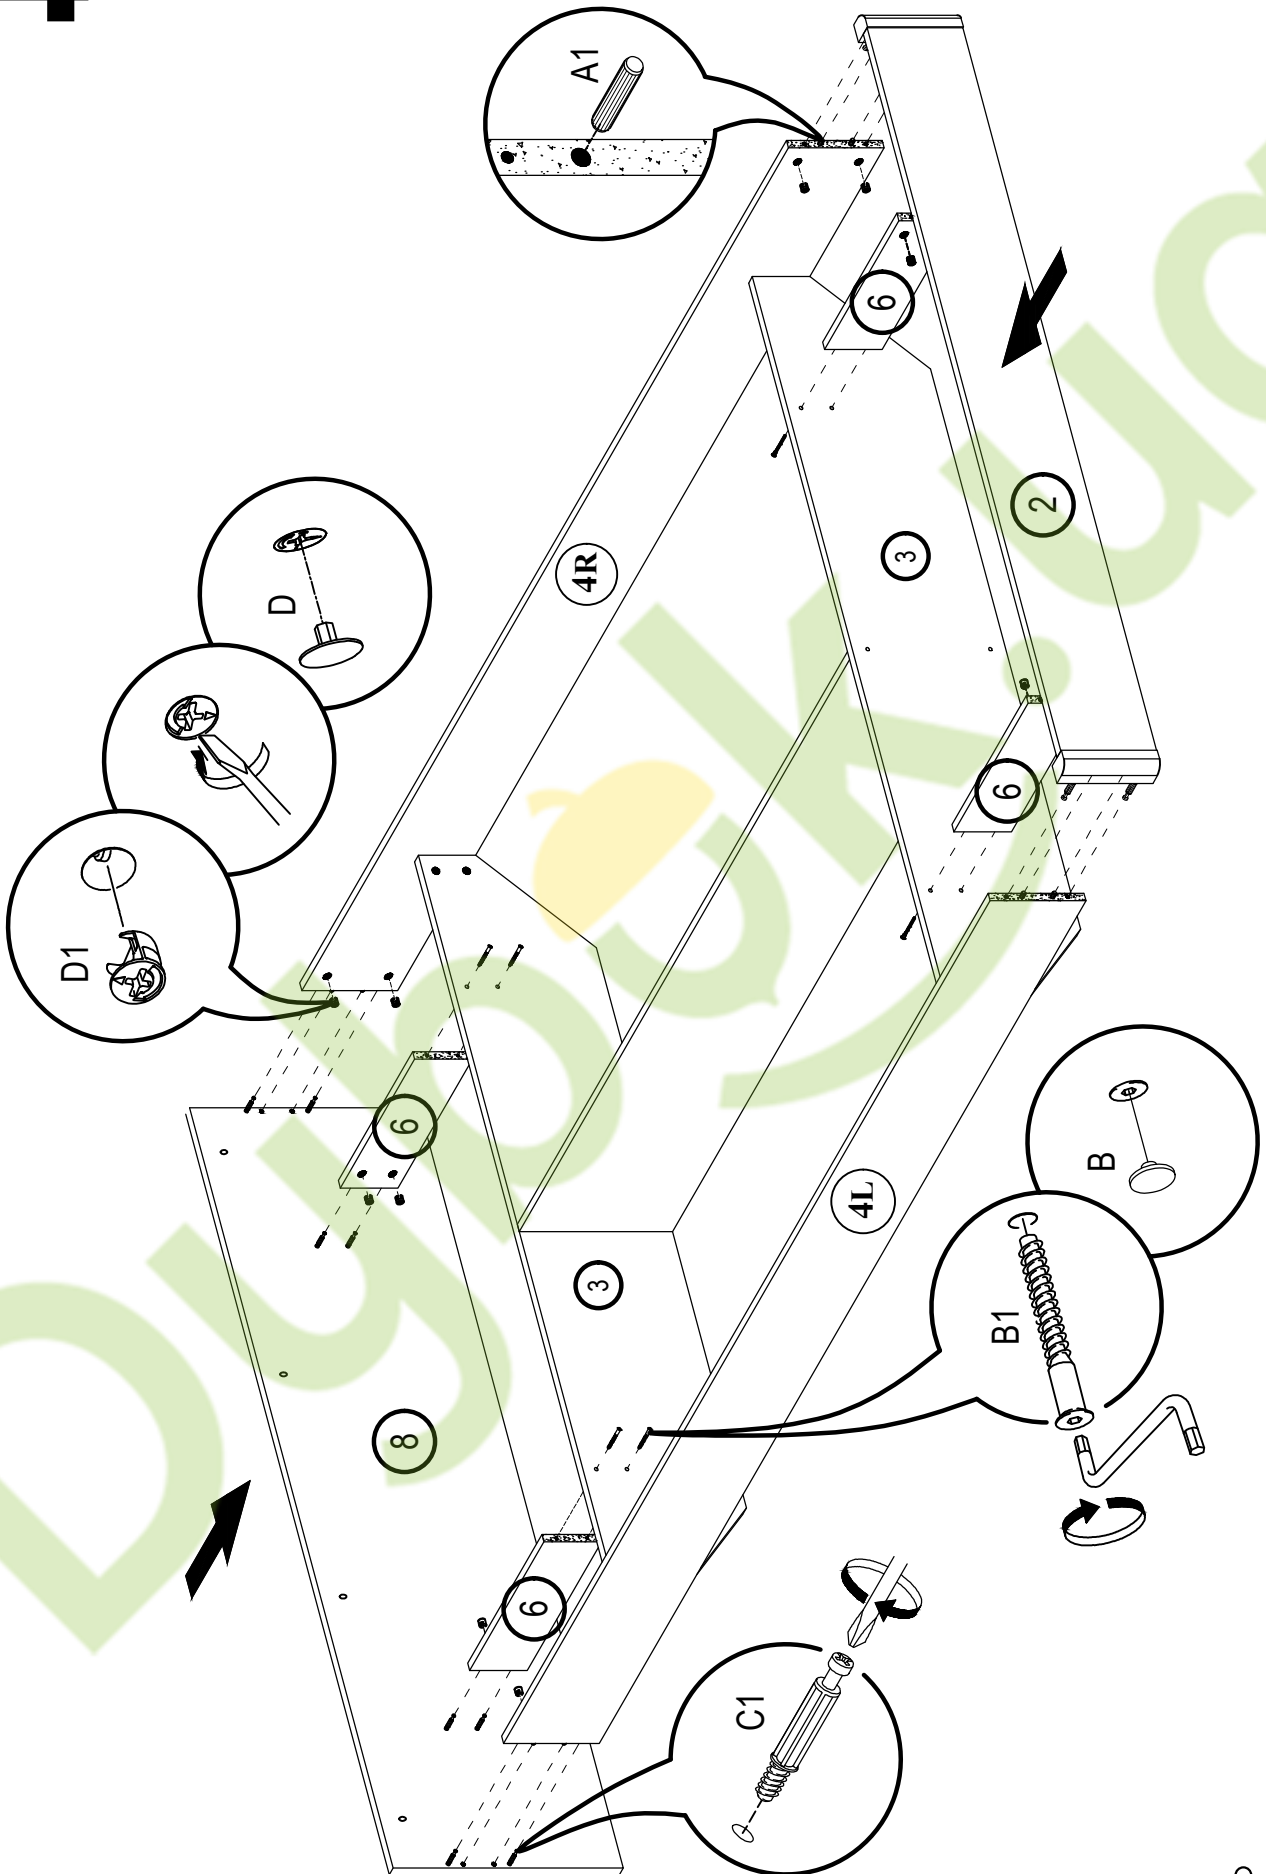

4

Bianco
double bed