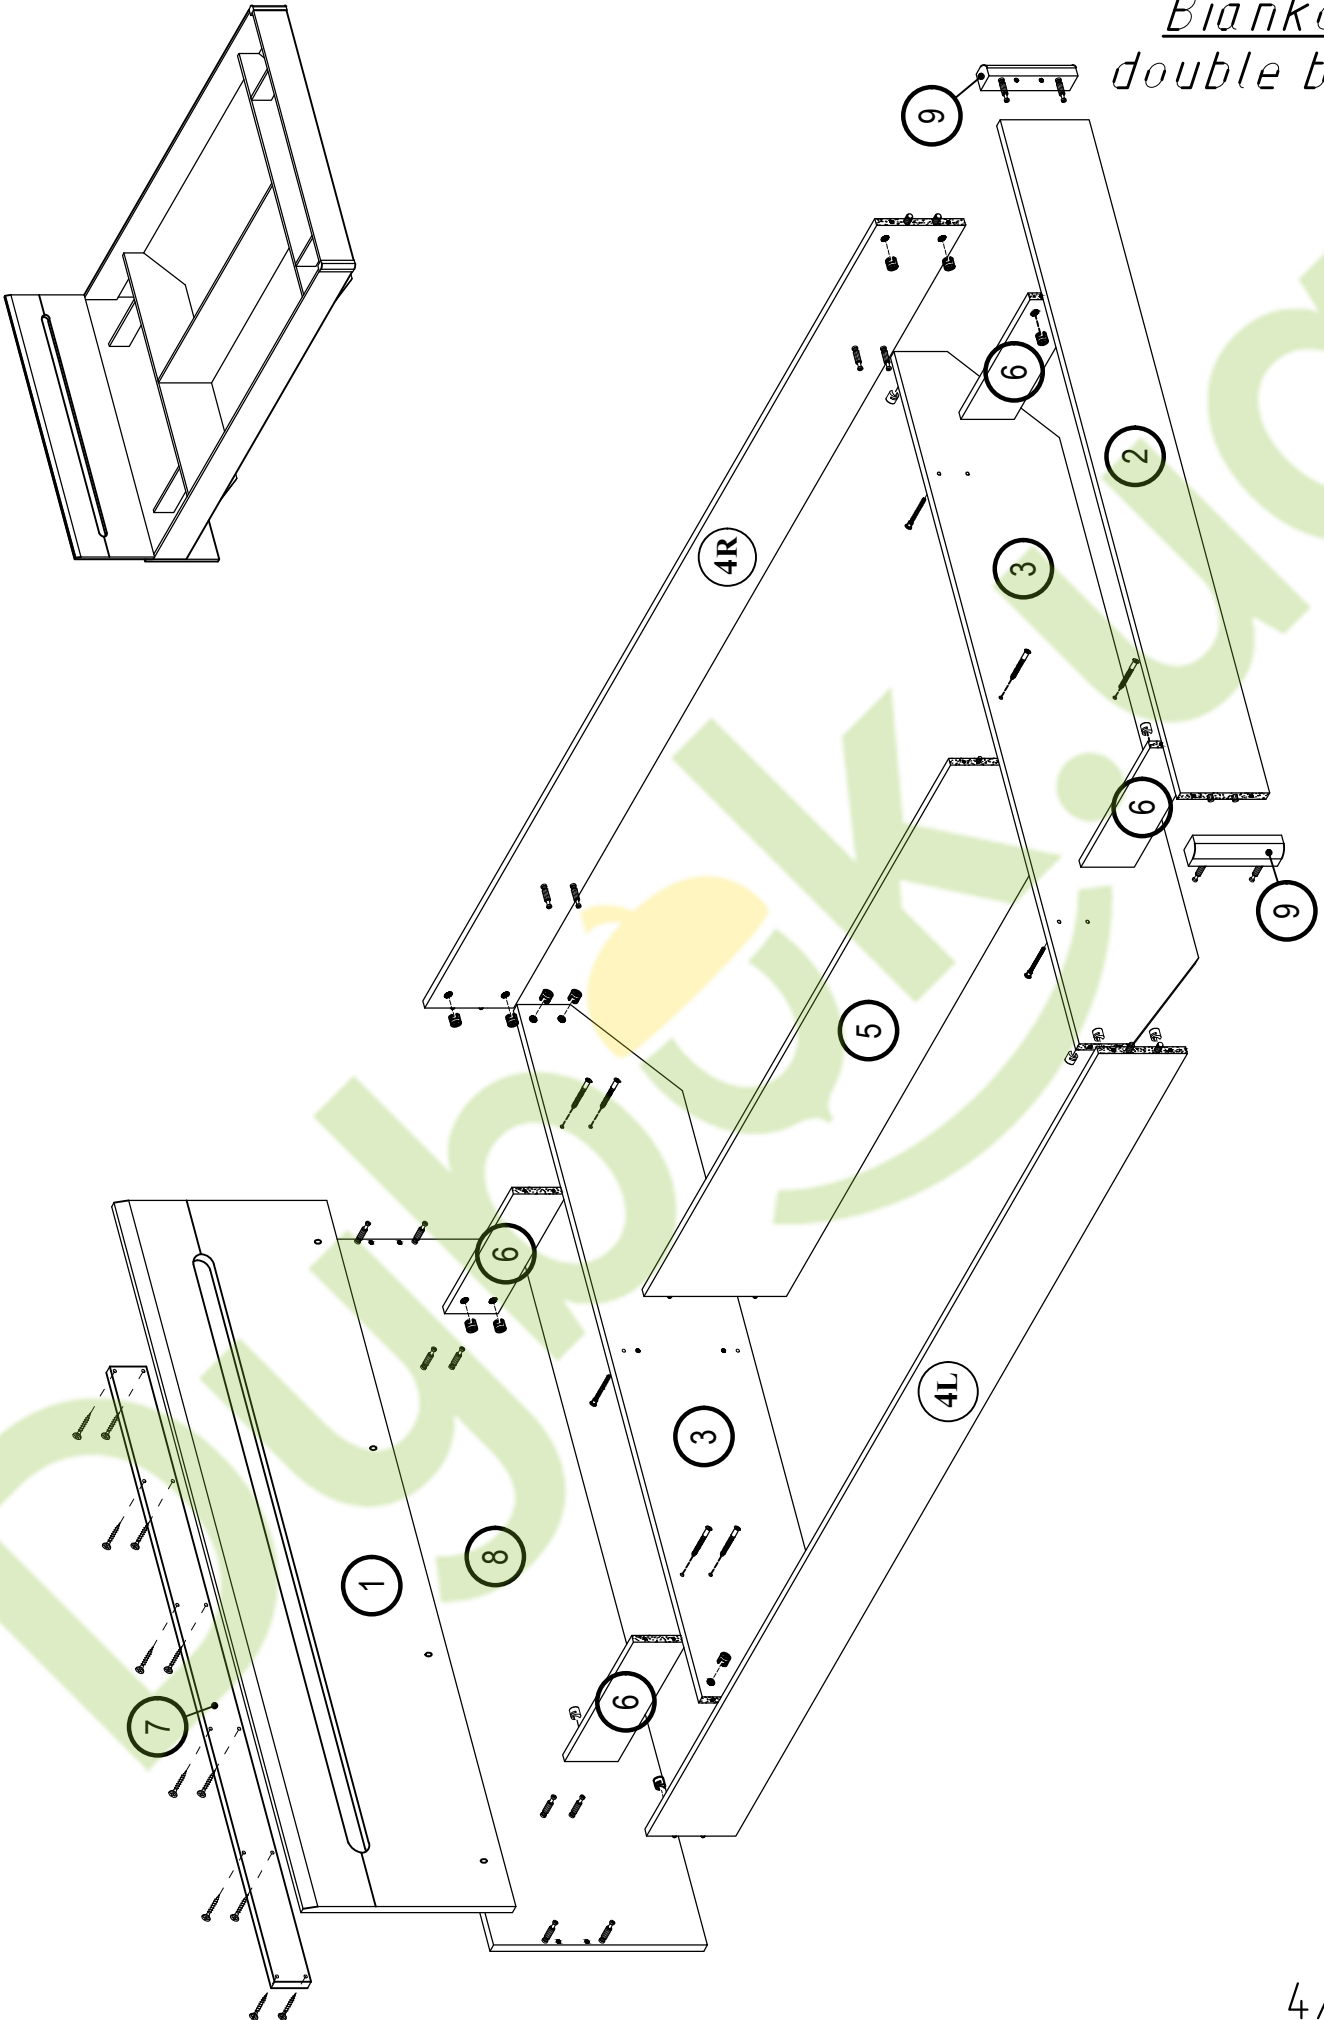

BIANKO

DOUBLE BED

Bianko
double bed

Bianko
double bed

 (A1) 8*30mm x16	 (B) x12	 (B1) 6,3*50mm x12
 (C1) 5*30mm x28	 (D) x28	 (D1) 16mm x28
 (E6) 3,5*25mm x12	 (H8) x6	 (K1) x10
 (Q8) M 6 x4	 (R4) N°4 x1	 (T3) x1

	a*b	x	N°→...
1	475x1650	x1	
2	1572x220	x1	
3	1610x320	x2	
4L	2011x220	x1	
4R	2011x220	x1	
5	1378x320	x1	
6	310x120	x4	
7	1424x80	x1	
8	1646x480	x1	
9	38x38x222	x2	
		x1	

Bianco
double bed

1

2

Bianco
double bed