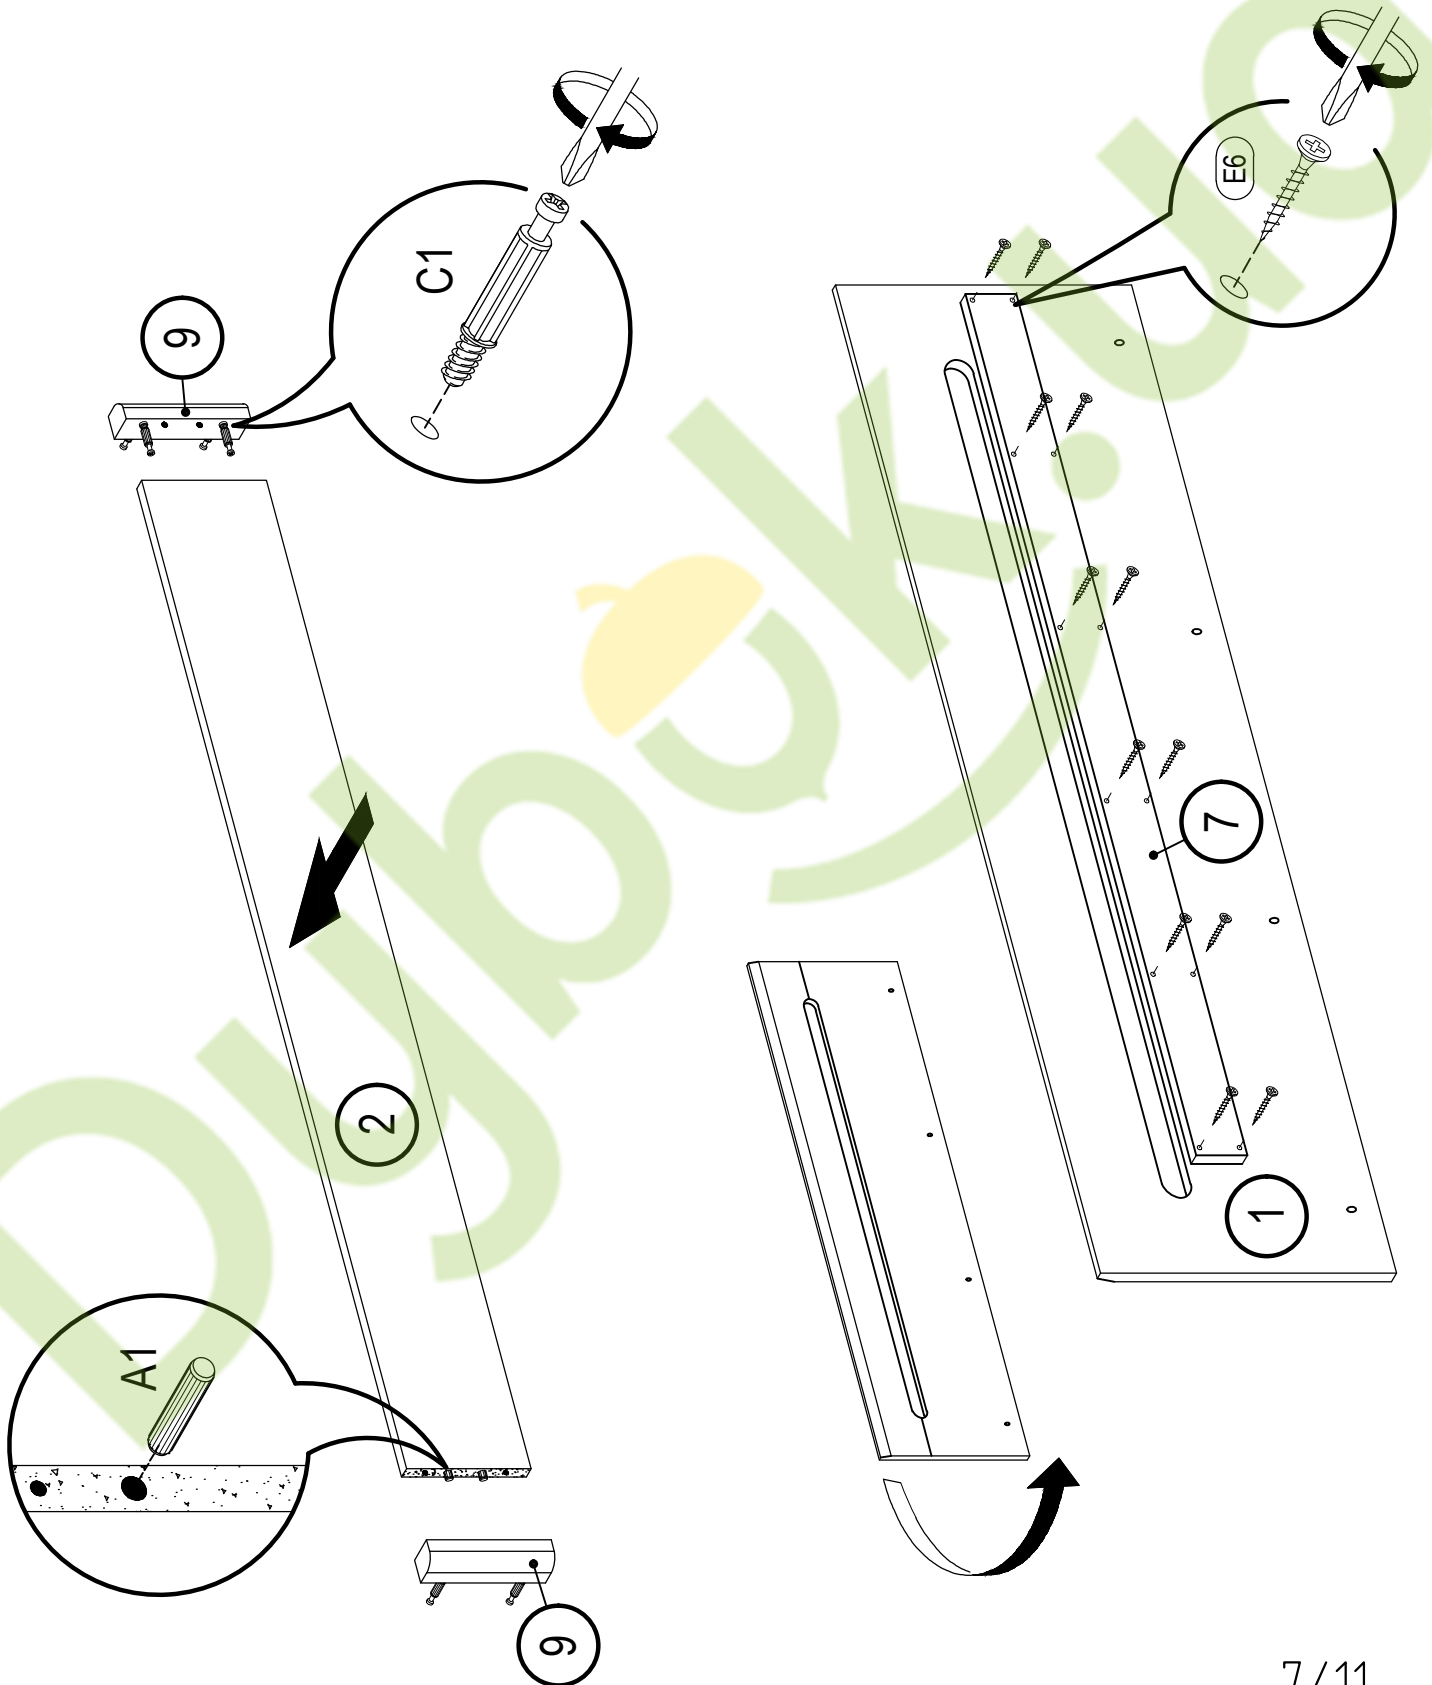

3

Bianco
double bed