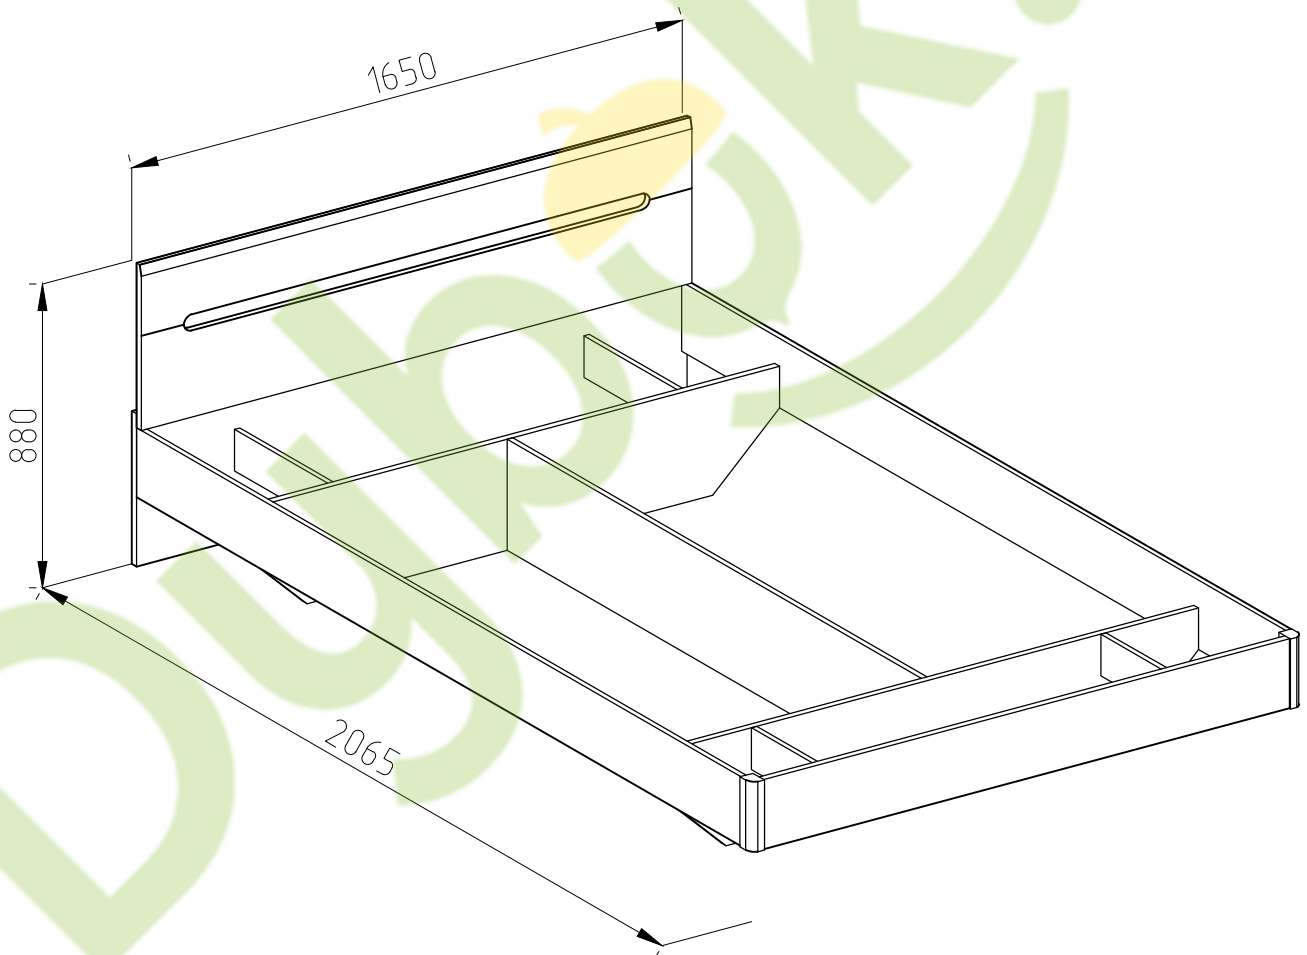

BIANKO

DOUBLE BED

Bianko
double bed

Bianko
double bed

 (A1) 8*30mm x16	 (B) x12	 (B1) 6,3*50mm x12
 (C1) 5*30mm x28	 (D) x28	 (D1) 16mm x28
 (E6) 3,5*25mm x12	 (H8) x6	 (K1) x10
 (Q8) M 6 x4	 (R4) N°4 x1	 (T3) x1

	a*b	x	N°→...
1	475x1650	x1	
2	1572x220	x1	
3	1610x320	x2	
4L	2011x220	x1	
4R	2011x220	x1	
5	1378x320	x1	
6	310x120	x4	
7	1424x80	x1	
8	1646x480	x1	
9	38x38x222	x2	
		x1	

Bianco
double bed

1

2

Bianco
double bed