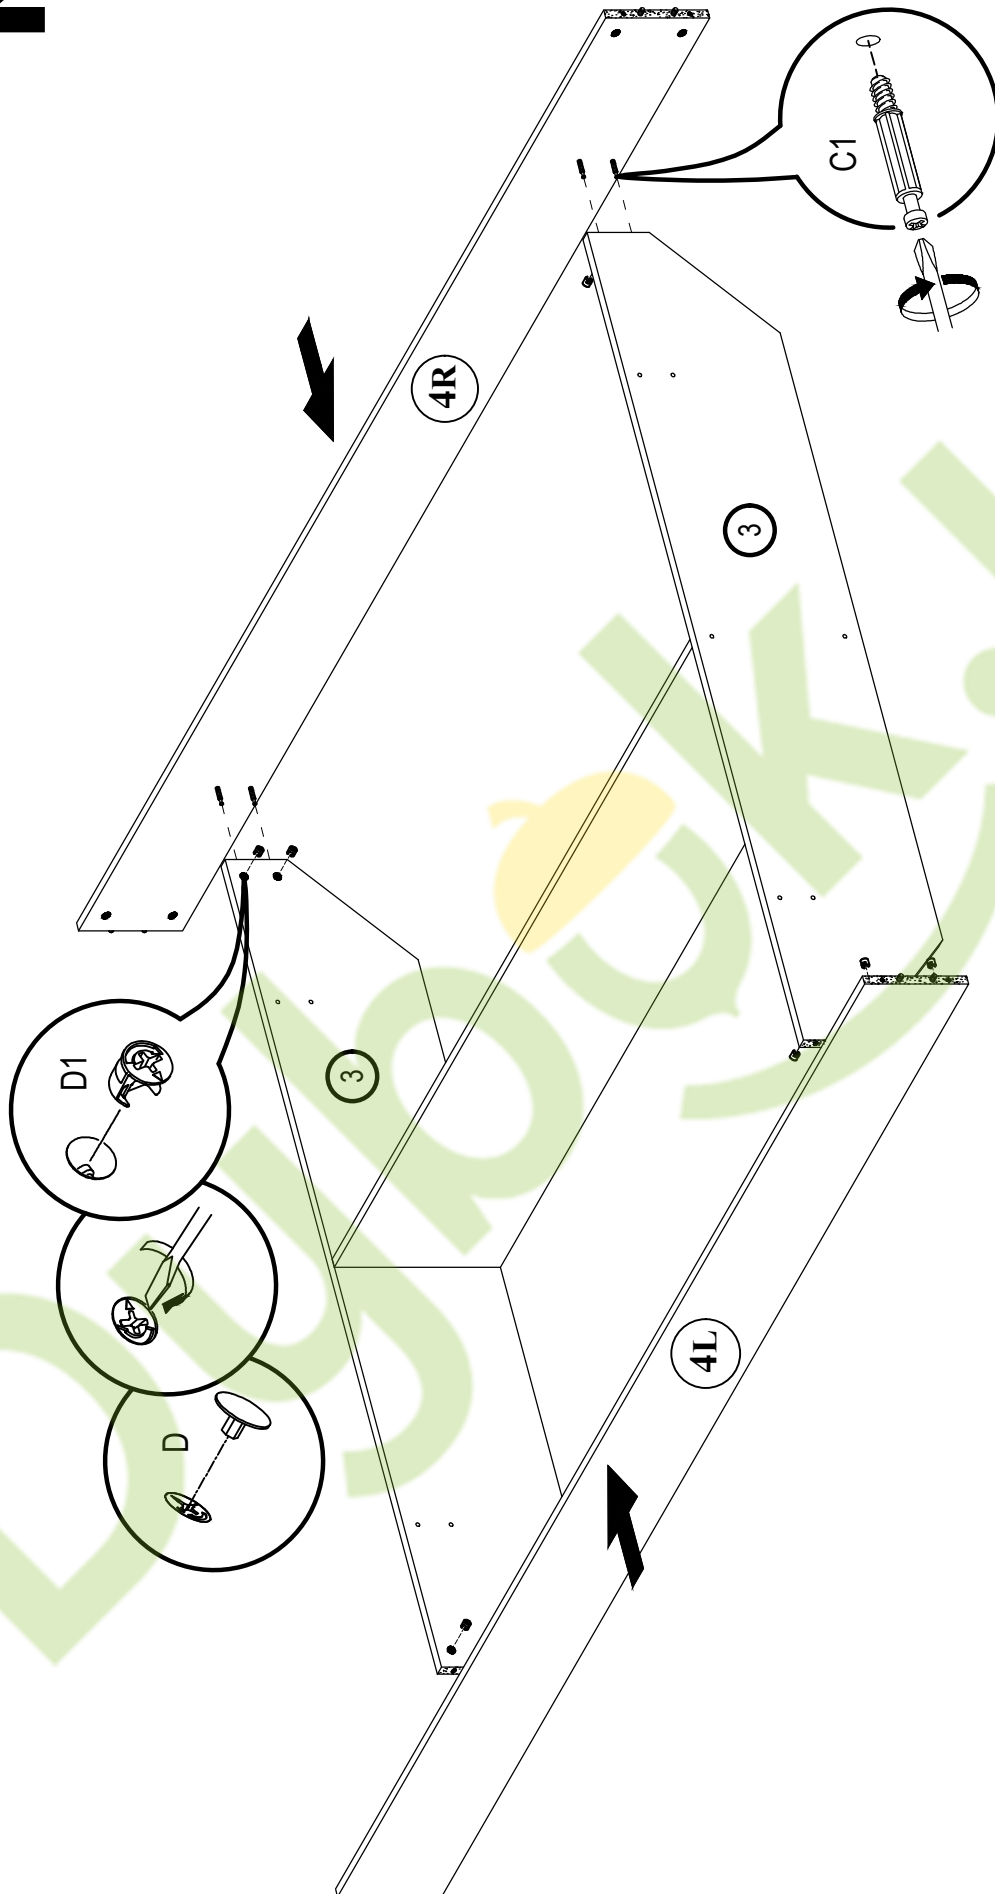

BIANKO

DOUBLE BED

Bianko
double bed

Bianko
double bed

 (A1) 8*30mm x16	 (B) x12	 (B1) 6,3*50mm x12
 (C1) 5*30mm x28	 (D) x28	 (D1) 16mm x28
 (E6) 3,5*25mm x12	 (H8) x6	 (K1) x10
 (Q8) M 6 x4	 (R4) N°4 x1	 (T3) x1

	a*b	x	N°→...
1	475x1650	x1	
2	1572x220	x1	
3	1610x320	x2	
4L	2011x220	x1	
4R	2011x220	x1	
5	1378x320	x1	
6	310x120	x4	
7	1424x80	x1	
8	1646x480	x1	
9	38x38x222	x2	
		x1	

Bianco
double bed

1

2

Bianco
double bed

3

Bianco
double bed

4

Bianco
double bed

5

Bianco
double bed

6

Bianco
double bed