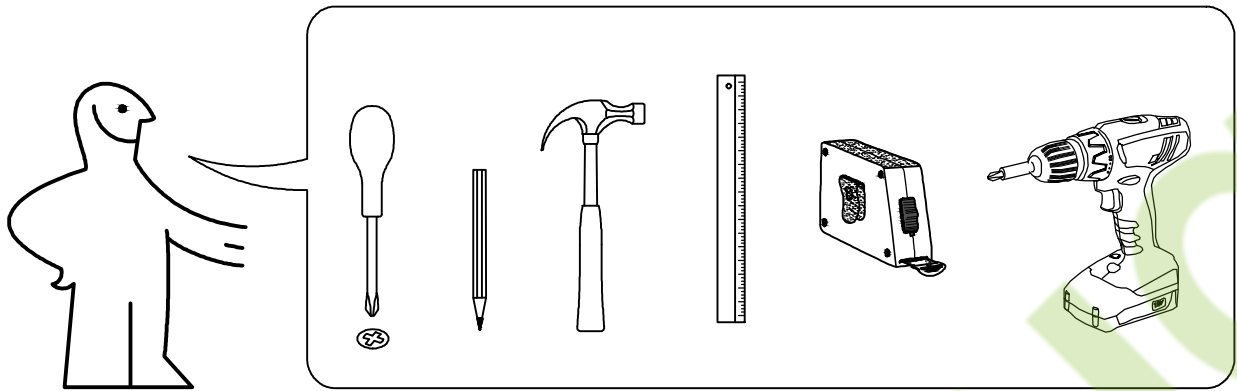

BIANKO

DOUBLE BED

Bianko
double bed

Bianko
double bed

 (A1) 8*30mm x16	 (B) x12	 (B1) 6,3*50mm x12
 (C1) 5*30mm x28	 (D) x28	 (D1) 16mm x28
 (E6) 3,5*25mm x12	 (H8) x6	 (K1) x10
 (Q8) M 6 x4	 (R4) N°4 x1	 (T3) x1