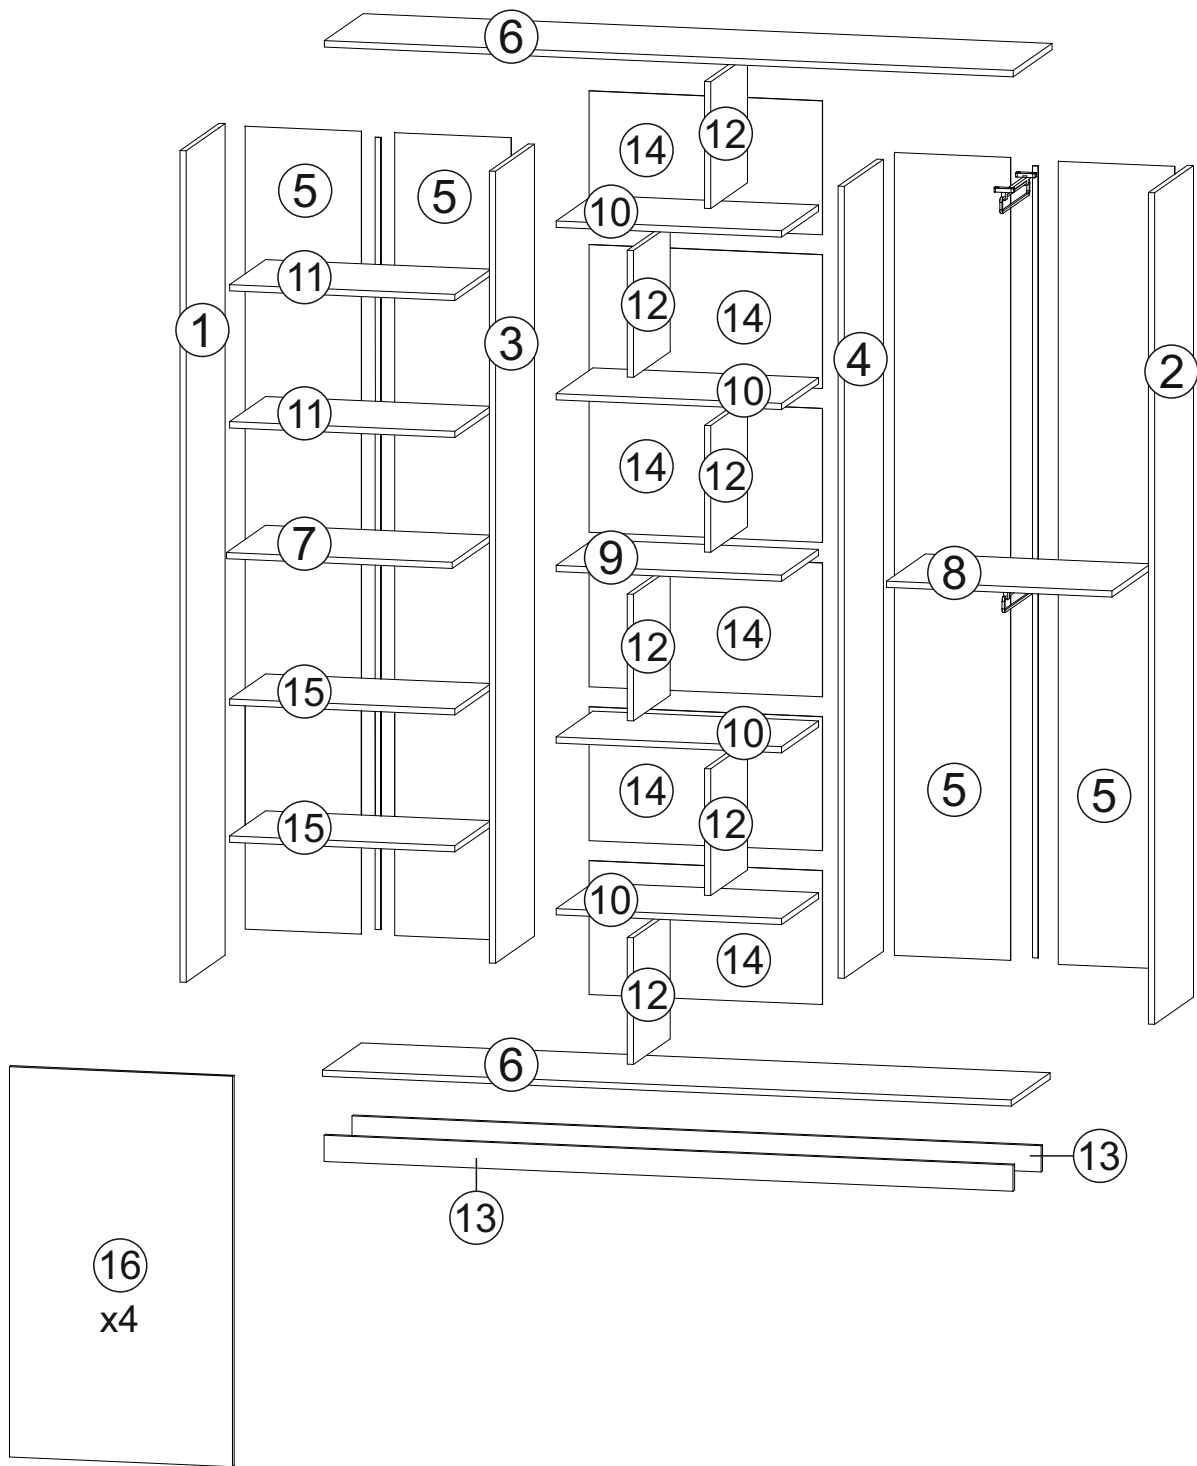

№	size / розмір	pack / уп.	qty / к-ть
1	2100 400	1/3	1
2	2100 400	1/3	1
3	2000 400	1/3	1
4	2000 400	1/3	1
5	2028 298	1/3	4
6	1766 400	2/3	2
7	578 400	2/3	1
8	578 400	2/3	1
9	578 380	2/3	1
10	578 380	2/3	4

№	size / розмір	pack / уп.	qty / к-ть
11	577 370	2/3	2
12	320 378	2/3	6
13	1766 66	2/3	2
14	598 338	2/3	6
15	577 370	3/3	2
16	986 572	3/3	4