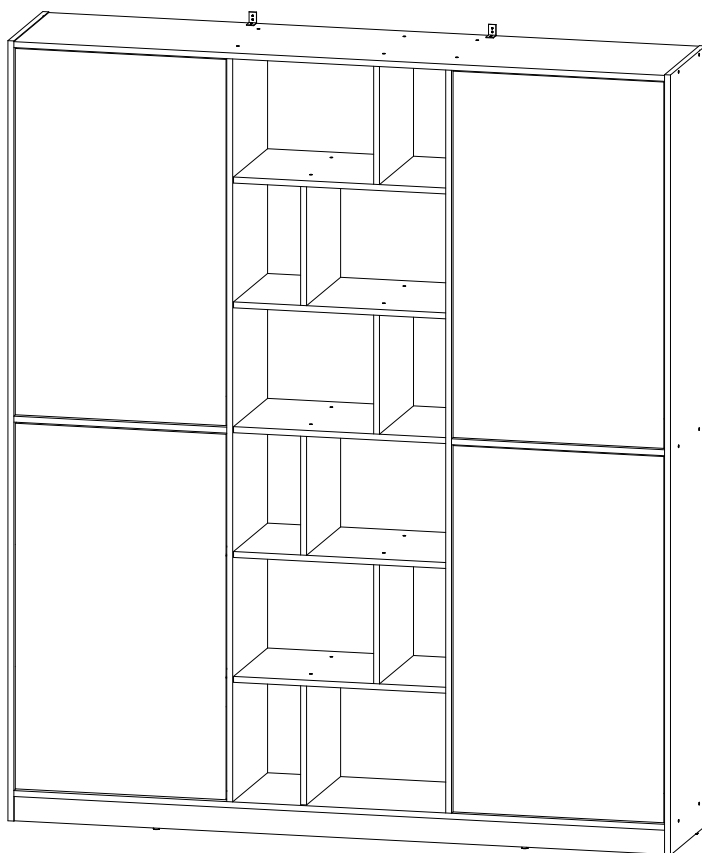

ENG

Morgan folding wardrobe

UA

Розпашна шафа Морган

2100x1800x380 mm

**To avoid falling**

we recommend fixing the product to the wall using **corners** or **double-sided tape**

ENG

Щоб уникнути падіння виробу

рекомендуємо закріпити його до стіни кутиками чи двосторонню стрічкою.

UA

ENG

UA

RULES FOR USE AND CARE OF FURNITURE

1. Use furniture only in dry rooms protected from the effects of weather conditions.
2. Install with suitable tools according to these assembly instructions.
3. Try to assemble as close to the location as possible.
4. The body is assembling in a horizontal position.
5. Before moving furniture, make sure that it is not loaded with items.