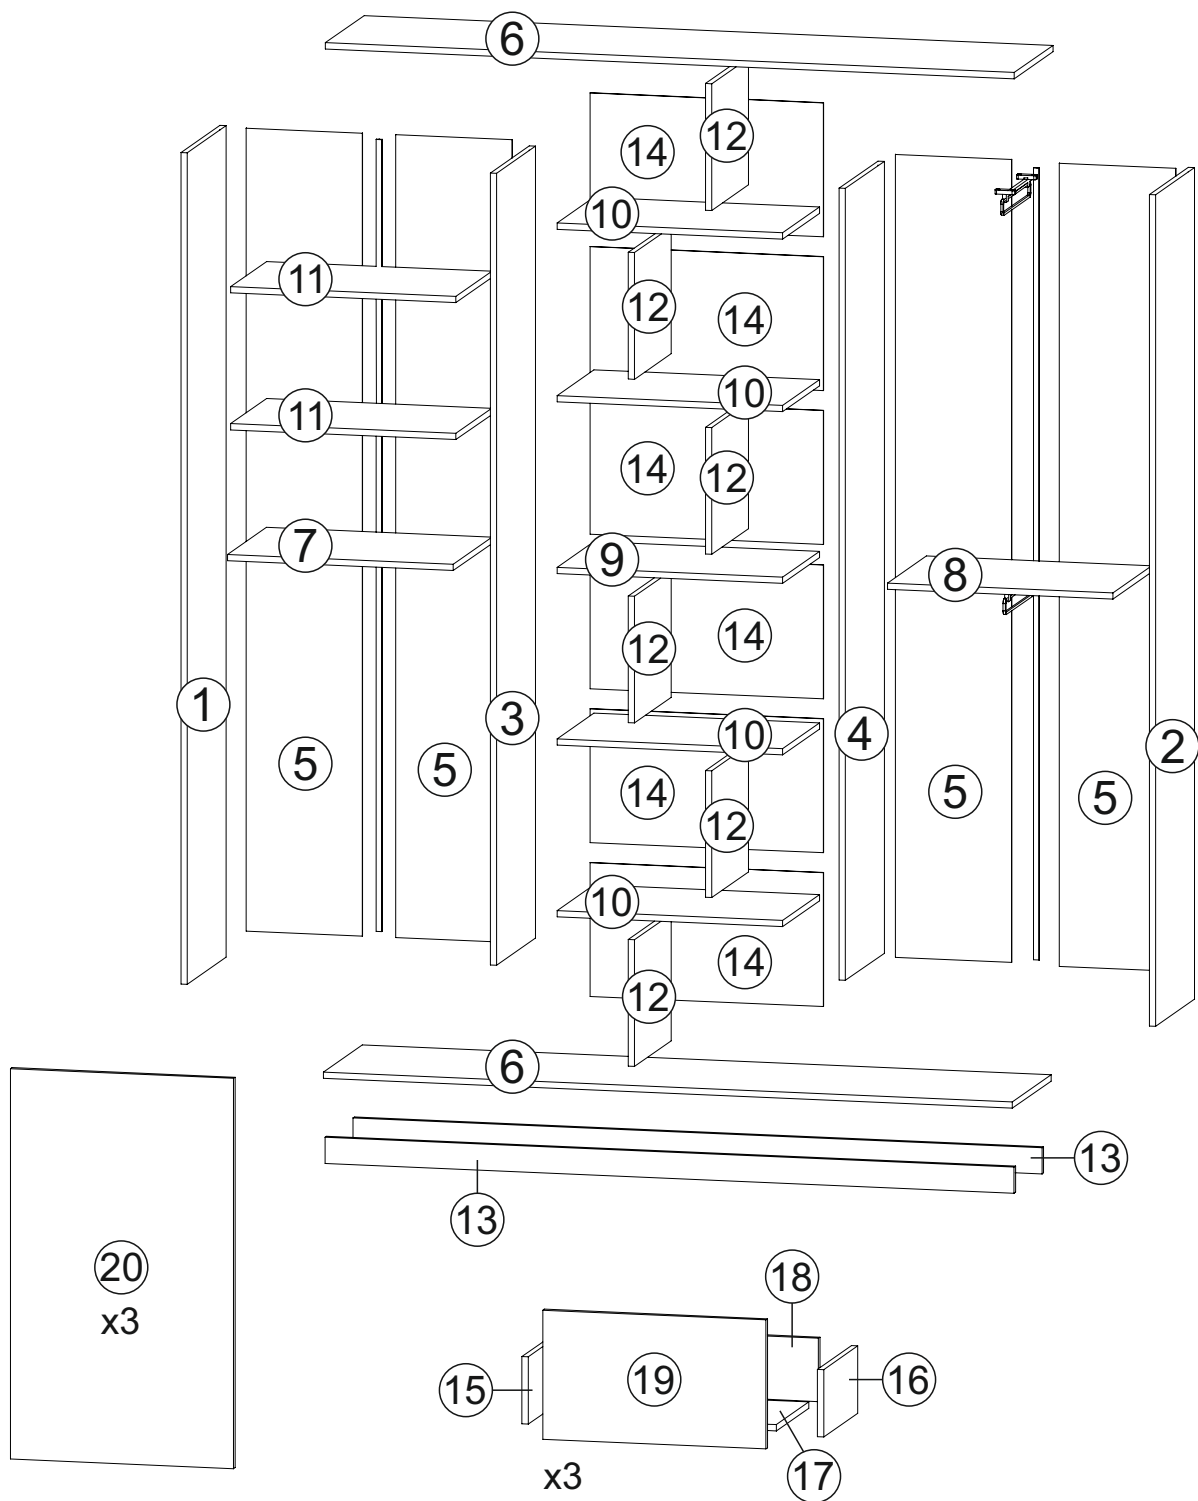

№	size / розмір	pack / уп.	qty / к-ть
1	2100 400	1/3	1
2	2100 400	1/3	1
3	2000 400	1/3	1
4	2000 400	1/3	1
5	2028 298	1/3	4
6	1766 400	2/3	2
7	578 400	2/3	1
8	578 400	2/3	1
9	578 380	2/3	1
10	578 380	2/3	4

№	size / розмір	pack / уп.	qty / к-ть
11	577 370	2/3	2
12	320 378	2/3	6
13	1766 66	2/3	2
14	598 338	2/3	6
15	350 170	3/3	3
16	350 170	3/3	3
17	529 334	3/3	3
18	529 160	3/3	3
19	572 326	3/3	3
20	986 572	3/3	3