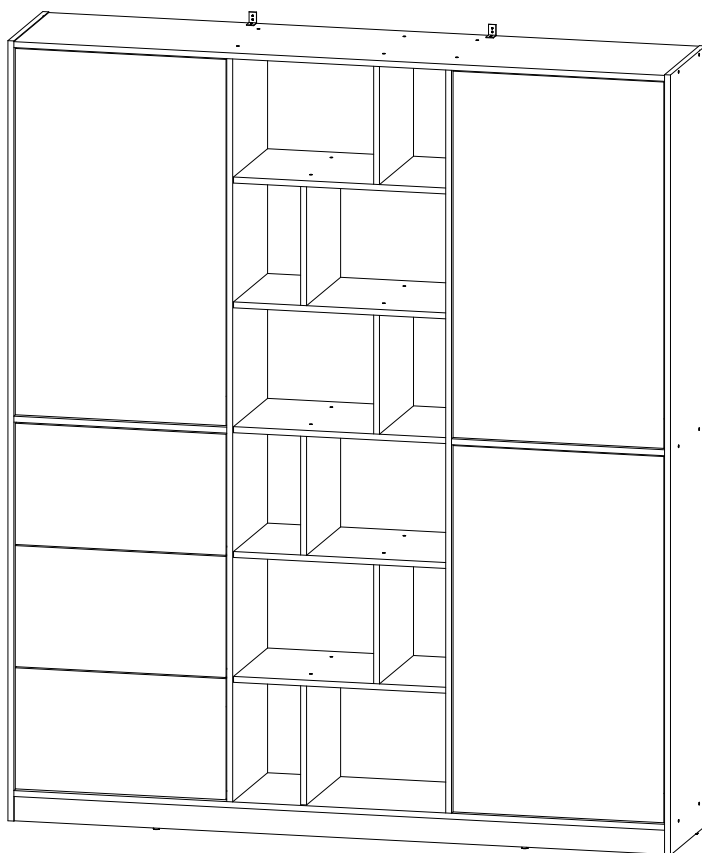

ENG

Morgan folding wardrobe

UA

Розпашна шафа Морган

2100x1800x380 mm

**To avoid falling**

we recommend fixing the product to the wall using **corners** or **double-sided tape**

ENG