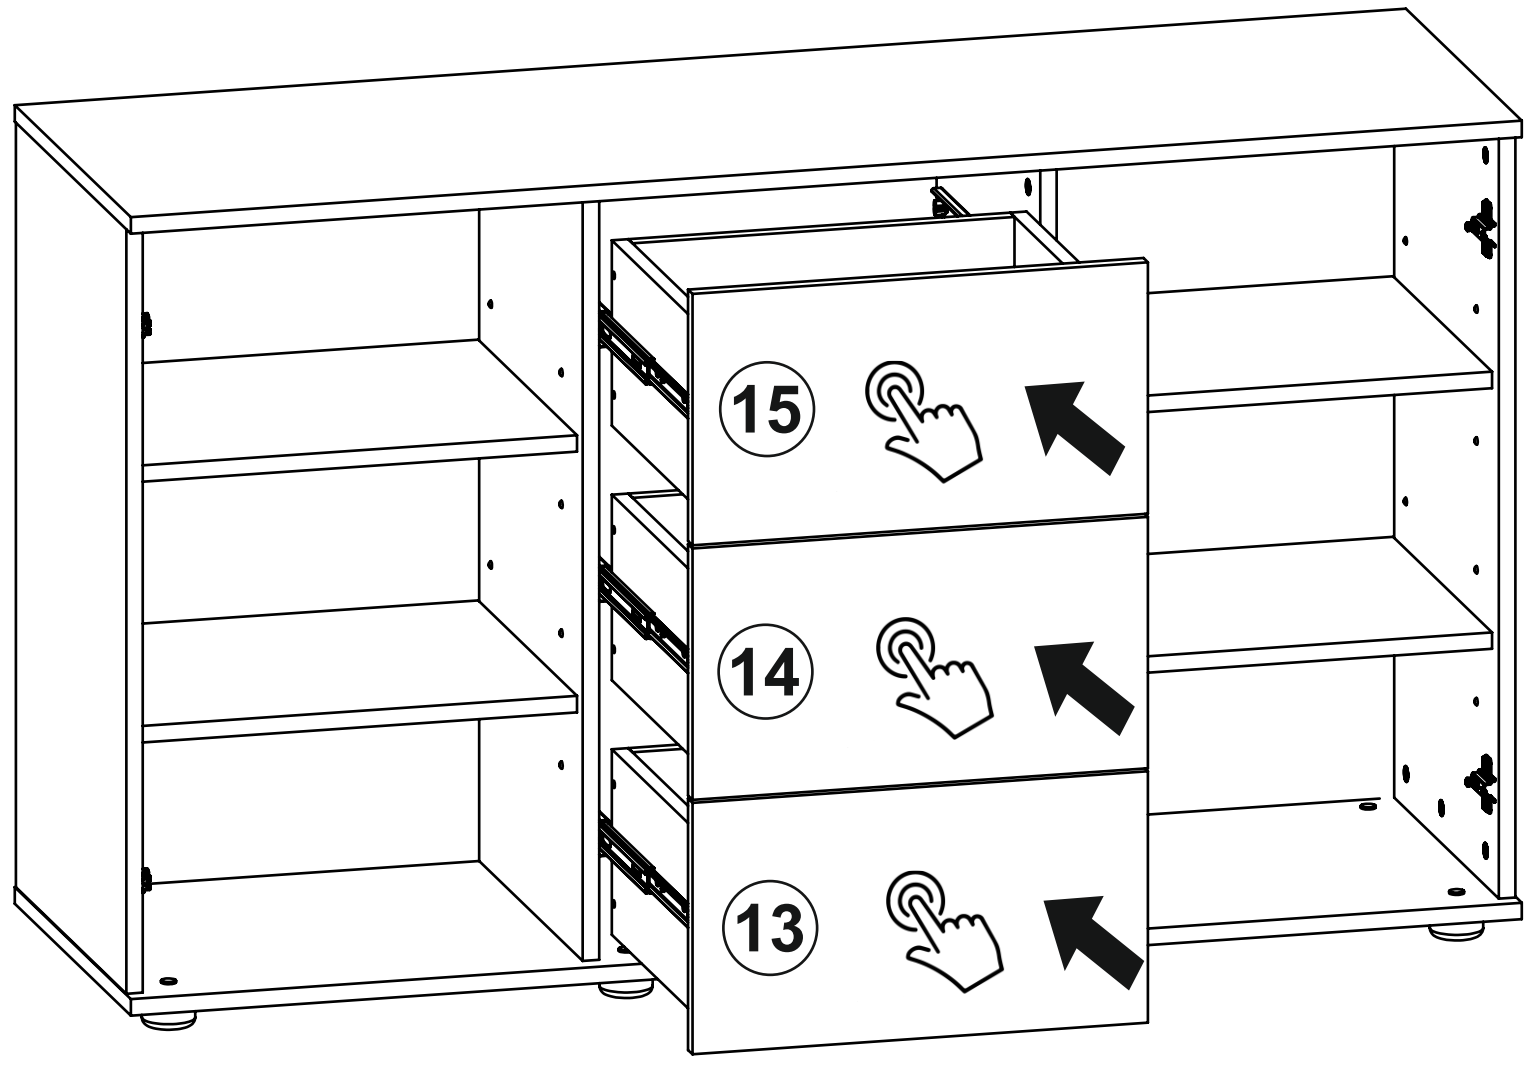

19

Push to open