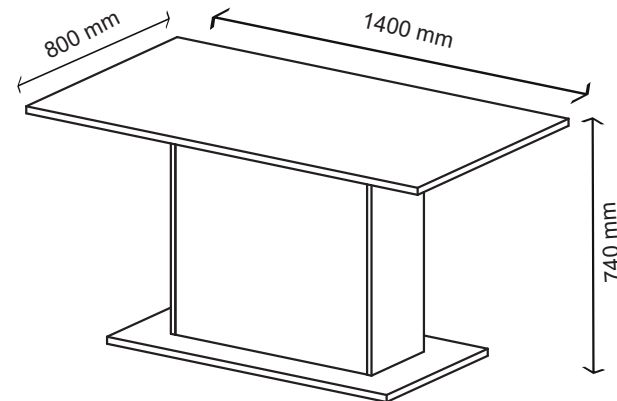

Instalation manual

RENO

Element symbol	Dimensions			Code	Package
	Length	Width	Height		
1	1400	800	1	STIL_A.001	1/1
2	1000	536	1	STIL_A.003	1/1
3	696	686	2	STIL_A.007	1/1
4	696	278	2	STIL_A.008	1/1

1

3

2

4