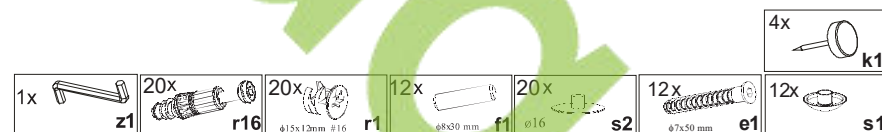

Instalation manual

RENO

Element symbol	Dimensions			Code	Package
	Length	Width	Height		
1	1400	800	1	STIL_A.001	1/1
2	1000	536	1	STIL_A.003	1/1
3	696	686	2	STIL_A.007	1/1
4	696	278	2	STIL_A.008	1/1

1

3

2

4