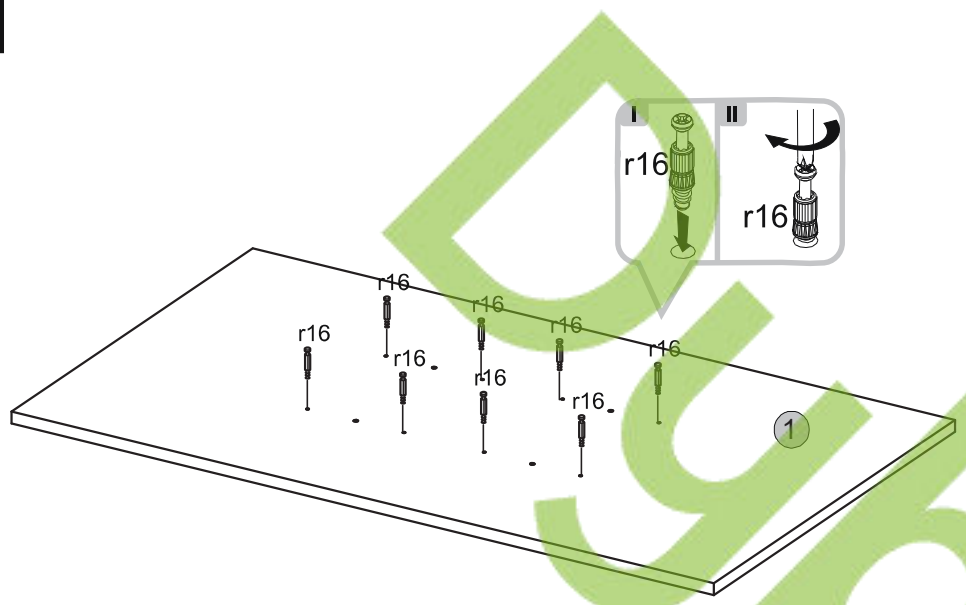

Instalation manual

RENO

Element symbol	Dimensions			Code	Package
	Length	Width	Height		
1	1400	800	1	STIL_A.001	1/1
2	1000	536	1	STIL_A.003	1/1
3	696	686	2	STIL_A.007	1/1
4	696	278	2	STIL_A.008	1/1

1

3

2

4