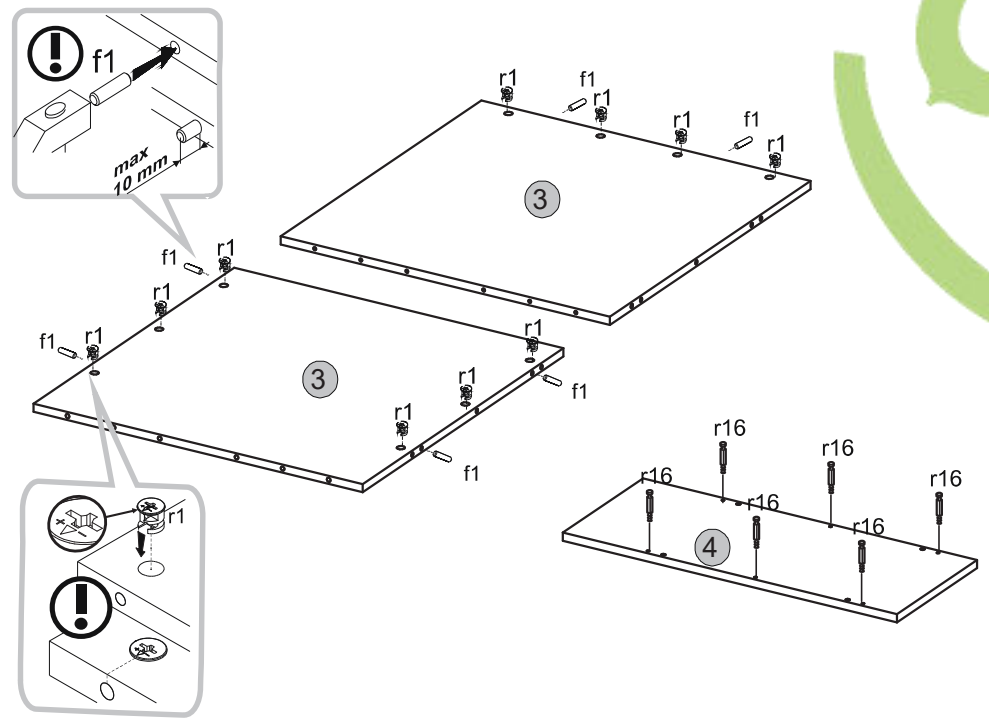

Instalation manual

RENO

Element symbol	Dimensions			Code	Package
	Length	Width	Height		
1	1400	800	1	STIL_A.001	1/1
2	1000	536	1	STIL_A.003	1/1
3	696	686	2	STIL_A.007	1/1
4	696	278	2	STIL_A.008	1/1

1

3

2

4