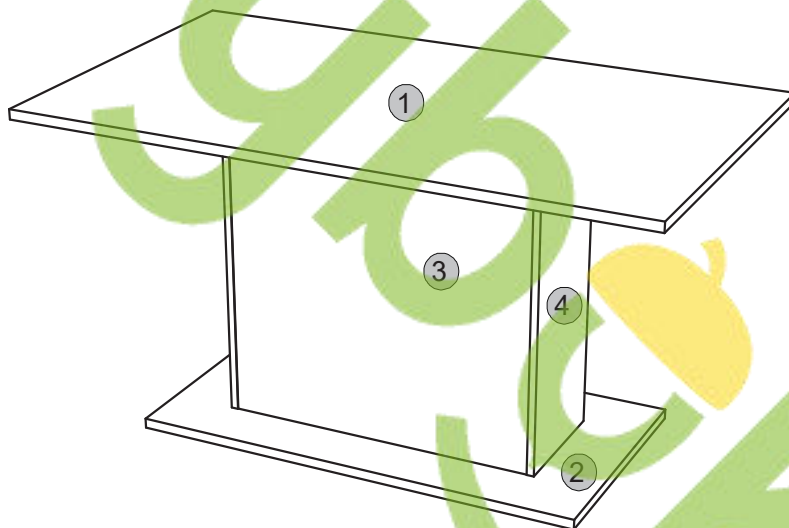

Instalation manual

RENO

Element symbol	Dimensions			Code	Package
	Length	Width	Height		
1	1400	800	1	STIL_A.001	1/1
2	1000	536	1	STIL_A.003	1/1
3	696	686	2	STIL_A.007	1/1
4	696	278	2	STIL_A.008	1/1

1

3

2

4