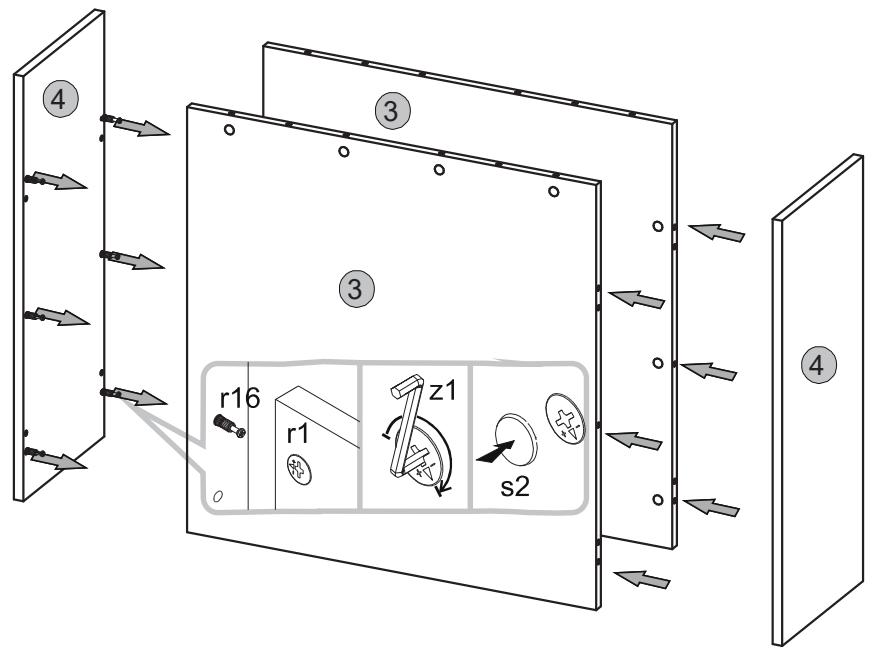

Instalation manual

RENO

Element symbol	Dimensions			Code	Package
	Length	Width	Height		
1	1400	800	1	STIL_A.001	1/1
2	1000	536	1	STIL_A.003	1/1
3	696	686	2	STIL_A.007	1/1
4	696	278	2	STIL_A.008	1/1

1

3

2

4