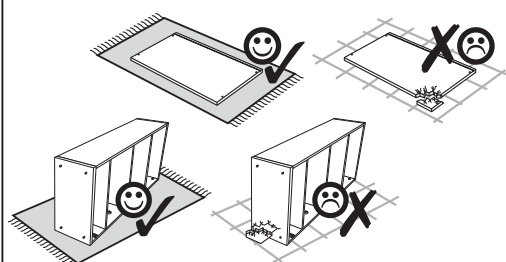

# Instalation manual

Marokko BIU\_1D1S

| Element symbol | Dimensions |     |       |   | Code             | Package |
|----------------|------------|-----|-------|---|------------------|---------|
| 1              | 1200       | 554 | 22    | 1 | BIU_1D1S_120.001 | 2/2     |
| 2              | 729        | 494 | 16/30 | 1 | BIU_1D1S_120.002 | 1/2     |
| 3              | 729        | 494 | 16/30 | 1 | BIU_1D1S_120.003 | 1/2     |
| 4              | 606        | 335 | 16    | 1 | BIU_1D1S_120.004 | 2/2     |
| 5              | 340        | 490 | 16    | 1 | BIU_1D1S_120.005 | 2/2     |
| 6              | 340        | 454 | 16    | 1 | BIU_1D1S_120.006 | 2/2     |
| 7              | 200        | 710 | 16    | 1 | BIU_1D1S_120.007 | 2/2     |
| 8              | 200        | 414 | 16/30 | 1 | BIU_1D1S_120.008 | 2/2     |
| 9              | 704        | 114 | 16    | 1 | BIU_1D1S_120.009 | 2/2     |
| 10             | 650        | 80  | 16    | 1 | BIU_1D1S_120.010 | 2/2     |
| 11             | 400        | 80  | 16    | 1 | BIU_1D1S_120.012 | 2/2     |
| 12             | 400        | 80  | 16    | 1 | BIU_1D1S_120.013 | 2/2     |
| 13             | 668        | 402 | 3     | 1 | BIU_1D1S_120.020 | 2/2     |
| 14             | 622        | 359 | 3     | 1 | BIU_1D1S_120.021 | 2/2     |
| 15             | 729        | 40  | 30    | 1 |                  | 1/2     |
| 16             | 729        | 40  | 30    | 1 |                  | 1/2     |