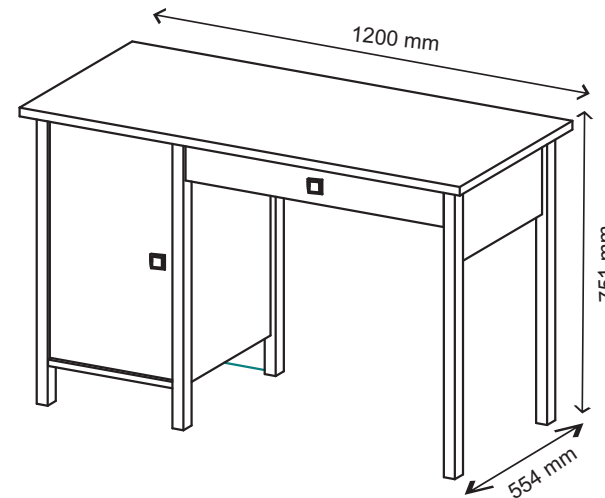

# Instalation manual

Marokko BIU\_1D1S

| Element symbol | Dimensions |     |       |   | Code             | Package |
|----------------|------------|-----|-------|---|------------------|---------|
| 1              | 1200       | 554 | 22    | 1 | BIU_1D1S_120.001 | 2/2     |
| 2              | 729        | 494 | 16/30 | 1 | BIU_1D1S_120.002 | 1/2     |
| 3              | 729        | 494 | 16/30 | 1 | BIU_1D1S_120.003 | 1/2     |
| 4              | 606        | 335 | 16    | 1 | BIU_1D1S_120.004 | 2/2     |
| 5              | 340        | 490 | 16    | 1 | BIU_1D1S_120.005 | 2/2     |
| 6              | 340        | 454 | 16    | 1 | BIU_1D1S_120.006 | 2/2     |
| 7              | 200        | 710 | 16    | 1 | BIU_1D1S_120.007 | 2/2     |
| 8              | 200        | 414 | 16/30 | 1 | BIU_1D1S_120.008 | 2/2     |
| 9              | 704        | 114 | 16    | 1 | BIU_1D1S_120.009 | 2/2     |
| 10             | 650        | 80  | 16    | 1 | BIU_1D1S_120.010 | 2/2     |
| 11             | 400        | 80  | 16    | 1 | BIU_1D1S_120.012 | 2/2     |
| 12             | 400        | 80  | 16    | 1 | BIU_1D1S_120.013 | 2/2     |
| 13             | 668        | 402 | 3     | 1 | BIU_1D1S_120.020 | 2/2     |
| 14             | 622        | 359 | 3     | 1 | BIU_1D1S_120.021 | 2/2     |
| 15             | 729        | 40  | 30    | 1 |                  | 1/2     |
| 16             | 729        | 40  | 30    | 1 |                  | 1/2     |