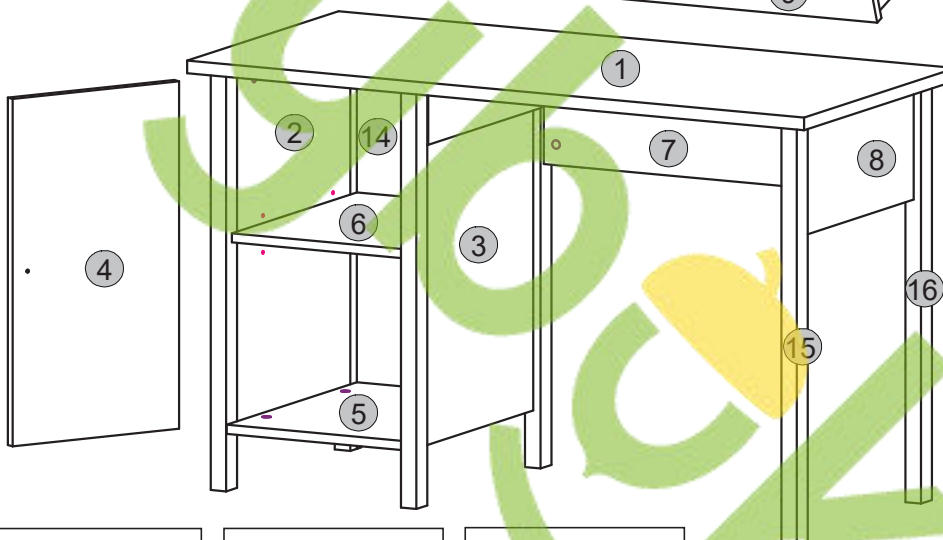

# Instalation manual

Marokko BIU\_1D1S

| Element symbol | Dimensions |     |       |   | Code             | Package |
|----------------|------------|-----|-------|---|------------------|---------|
| 1              | 1200       | 554 | 22    | 1 | BIU_1D1S_120.001 | 2/2     |
| 2              | 729        | 494 | 16/30 | 1 | BIU_1D1S_120.002 | 1/2     |
| 3              | 729        | 494 | 16/30 | 1 | BIU_1D1S_120.003 | 1/2     |
| 4              | 606        | 335 | 16    | 1 | BIU_1D1S_120.004 | 2/2     |
| 5              | 340        | 490 | 16    | 1 | BIU_1D1S_120.005 | 2/2     |
| 6              | 340        | 454 | 16    | 1 | BIU_1D1S_120.006 | 2/2     |
| 7              | 200        | 710 | 16    | 1 | BIU_1D1S_120.007 | 2/2     |
| 8              | 200        | 414 | 16/30 | 1 | BIU_1D1S_120.008 | 2/2     |
| 9              | 704        | 114 | 16    | 1 | BIU_1D1S_120.009 | 2/2     |
| 10             | 650        | 80  | 16    | 1 | BIU_1D1S_120.010 | 2/2     |
| 11             | 400        | 80  | 16    | 1 | BIU_1D1S_120.012 | 2/2     |
| 12             | 400        | 80  | 16    | 1 | BIU_1D1S_120.013 | 2/2     |
| 13             | 668        | 402 | 3     | 1 | BIU_1D1S_120.020 | 2/2     |
| 14             | 622        | 359 | 3     | 1 | BIU_1D1S_120.021 | 2/2     |
| 15             | 729        | 40  | 30    | 1 |                  | 1/2     |
| 16             | 729        | 40  | 30    | 1 |                  | 1/2     |