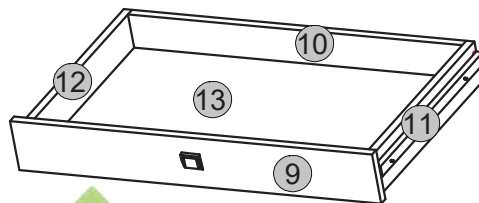

# Instalation manual

Marokko BIU\_1D1S

| Element symbol | Dimensions |     |       |   | Code             | Package |
|----------------|------------|-----|-------|---|------------------|---------|
| 1              | 1200       | 554 | 22    | 1 | BIU_1D1S_120.001 | 2/2     |
| 2              | 729        | 494 | 16/30 | 1 | BIU_1D1S_120.002 | 1/2     |
| 3              | 729        | 494 | 16/30 | 1 | BIU_1D1S_120.003 | 1/2     |
| 4              | 606        | 335 | 16    | 1 | BIU_1D1S_120.004 | 2/2     |
| 5              | 340        | 490 | 16    | 1 | BIU_1D1S_120.005 | 2/2     |
| 6              | 340        | 454 | 16    | 1 | BIU_1D1S_120.006 | 2/2     |
| 7              | 200        | 710 | 16    | 1 | BIU_1D1S_120.007 | 2/2     |
| 8              | 200        | 414 | 16/30 | 1 | BIU_1D1S_120.008 | 2/2     |
| 9              | 704        | 114 | 16    | 1 | BIU_1D1S_120.009 | 2/2     |
| 10             | 650        | 80  | 16    | 1 | BIU_1D1S_120.010 | 2/2     |
| 11             | 400        | 80  | 16    | 1 | BIU_1D1S_120.012 | 2/2     |
| 12             | 400        | 80  | 16    | 1 | BIU_1D1S_120.013 | 2/2     |
| 13             | 668        | 402 | 3     | 1 | BIU_1D1S_120.020 | 2/2     |
| 14             | 622        | 359 | 3     | 1 | BIU_1D1S_120.021 | 2/2     |
| 15             | 729        | 40  | 30    | 1 |                  | 1/2     |
| 16             | 729        | 40  | 30    | 1 |                  | 1/2     |