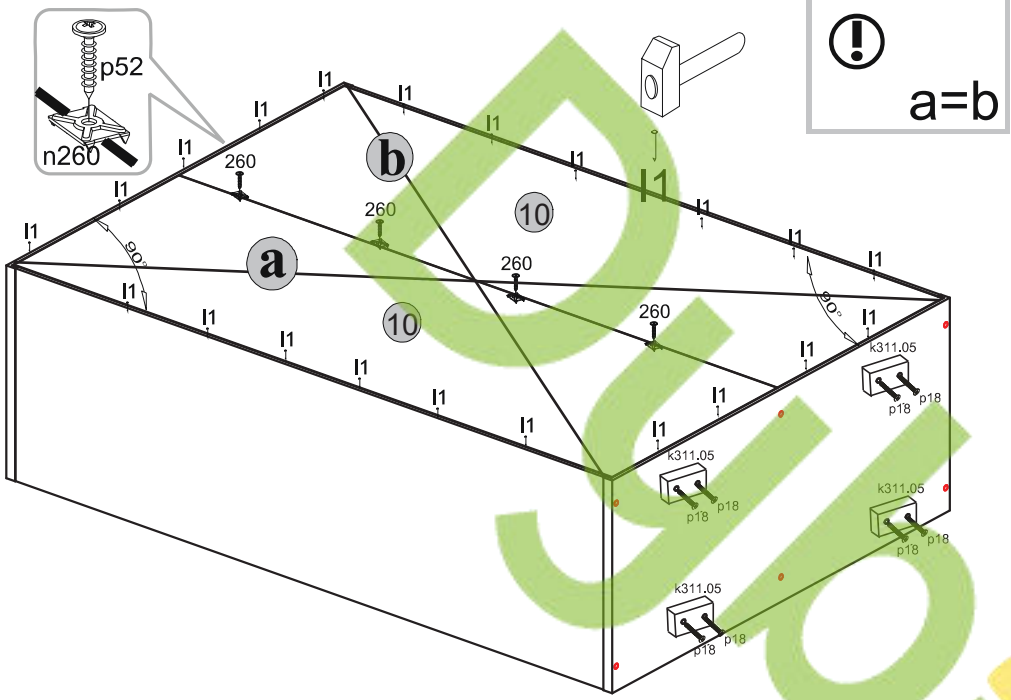

1

3

2

4

5

7

6

Instalation manual

TV Stand RTV_45

Element symbol	Dimensions			Code	Package
1	2000	437	1	RTV_2D1S.001	1/2
2	2000	437	1	RTV_2D1S.002	1/2
3	978	434	1	RTV_2D1S.003	1/2
4	285	437	1	RTV_2D1S.004	1/2
5	285	437	1	RTV_2D1S.005	1/2
6	285	434	1	RTV_2D1S.006	1/2
7	285	434	1	RTV_2D1S.007	1/2
8	920	90	1	RTV_2D1S.008	1/2
9	142	434	1	RTV_2D1S.009	1/2
10	400	90	1	RTV_2D1S.010	1/2
11	400	90	1	RTV_2D1S.011	1/2
15	994	156	1	RTV_2D1S.015	2/2
16	498	313	2	RTV_2D1S.016	2/2
20	303	1984	1	RTV_2D1S.020	1/2
21	938	402	1	RTV_2D1S.021	1/2