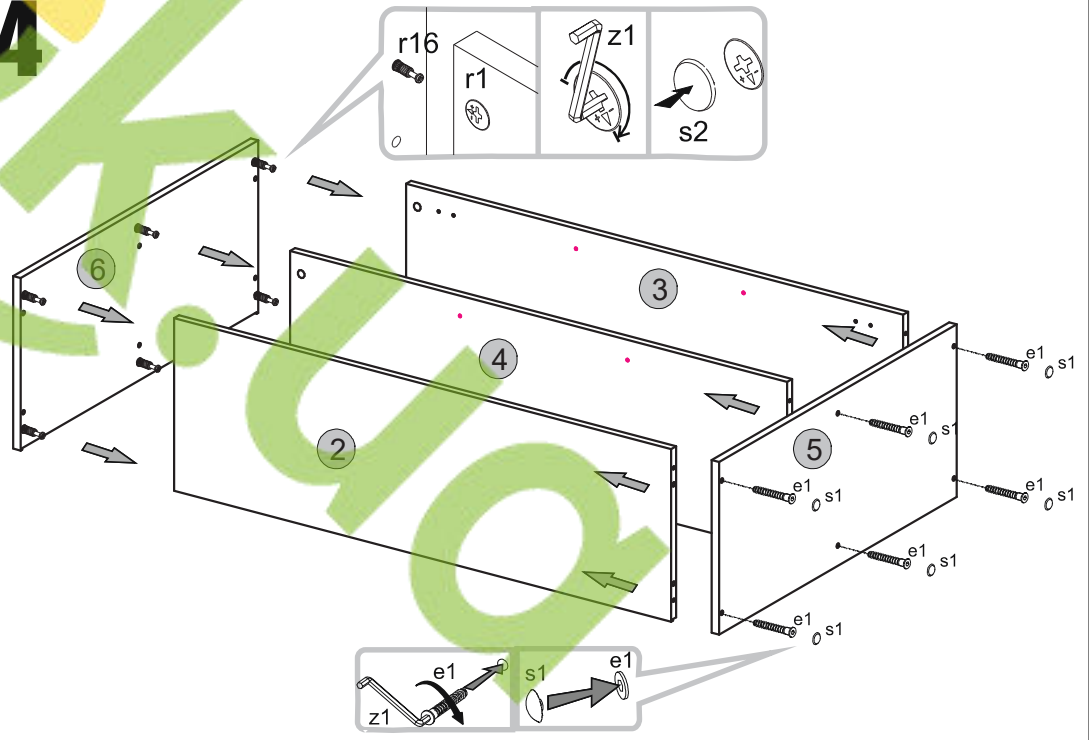

1

3

2

4

5

7

6

Instalation manual

TV Stand RTV_45

Element symbol	Dimensions			Code	Package
1	2000	437	1	RTV_2D1S.001	1/2
2	2000	437	1	RTV_2D1S.002	1/2
3	978	434	1	RTV_2D1S.003	1/2
4	285	437	1	RTV_2D1S.004	1/2
5	285	437	1	RTV_2D1S.005	1/2
6	285	434	1	RTV_2D1S.006	1/2
7	285	434	1	RTV_2D1S.007	1/2
8	920	90	1	RTV_2D1S.008	1/2
9	142	434	1	RTV_2D1S.009	1/2
10	400	90	1	RTV_2D1S.010	1/2
11	400	90	1	RTV_2D1S.011	1/2
15	994	156	1	RTV_2D1S.015	2/2
16	498	313	2	RTV_2D1S.016	2/2
20	303	1984	1	RTV_2D1S.020	1/2
21	938	402	1	RTV_2D1S.021	1/2