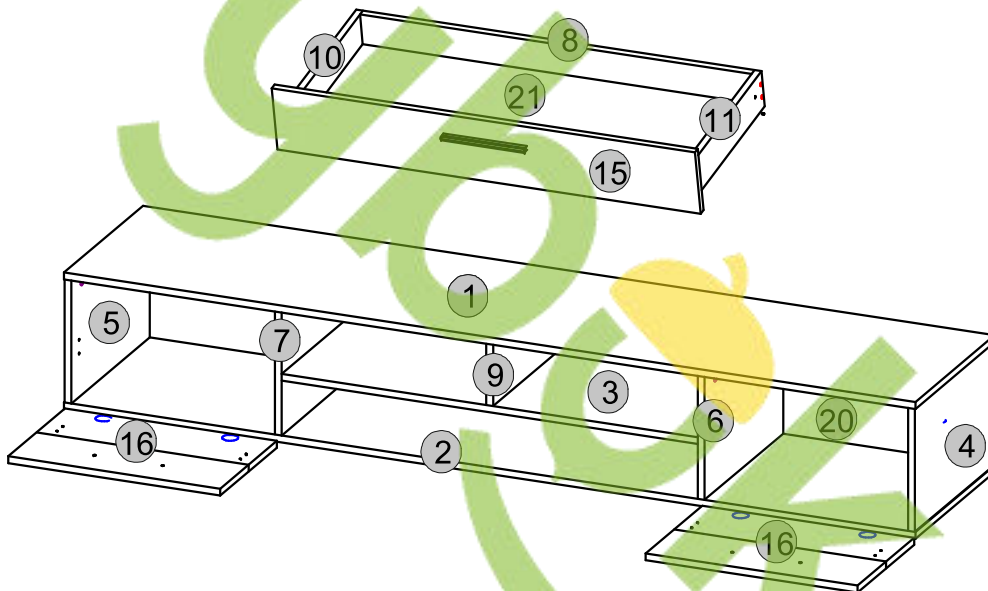

1

3

2

4

5

7

6

Instalation manual

TV Stand RTV_45

Element symbol	Dimensions			Code	Package
1	2000	437	1	RTV_2D1S.001	1/2
2	2000	437	1	RTV_2D1S.002	1/2
3	978	434	1	RTV_2D1S.003	1/2
4	285	437	1	RTV_2D1S.004	1/2
5	285	437	1	RTV_2D1S.005	1/2
6	285	434	1	RTV_2D1S.006	1/2
7	285	434	1	RTV_2D1S.007	1/2
8	920	90	1	RTV_2D1S.008	1/2
9	142	434	1	RTV_2D1S.009	1/2
10	400	90	1	RTV_2D1S.010	1/2
11	400	90	1	RTV_2D1S.011	1/2
15	994	156	1	RTV_2D1S.015	2/2
16	498	313	2	RTV_2D1S.016	2/2
20	303	1984	1	RTV_2D1S.020	1/2
21	938	402	1	RTV_2D1S.021	1/2