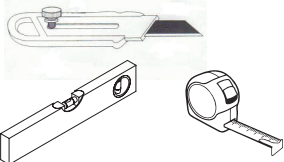

Instalation manual

SNOW polka110