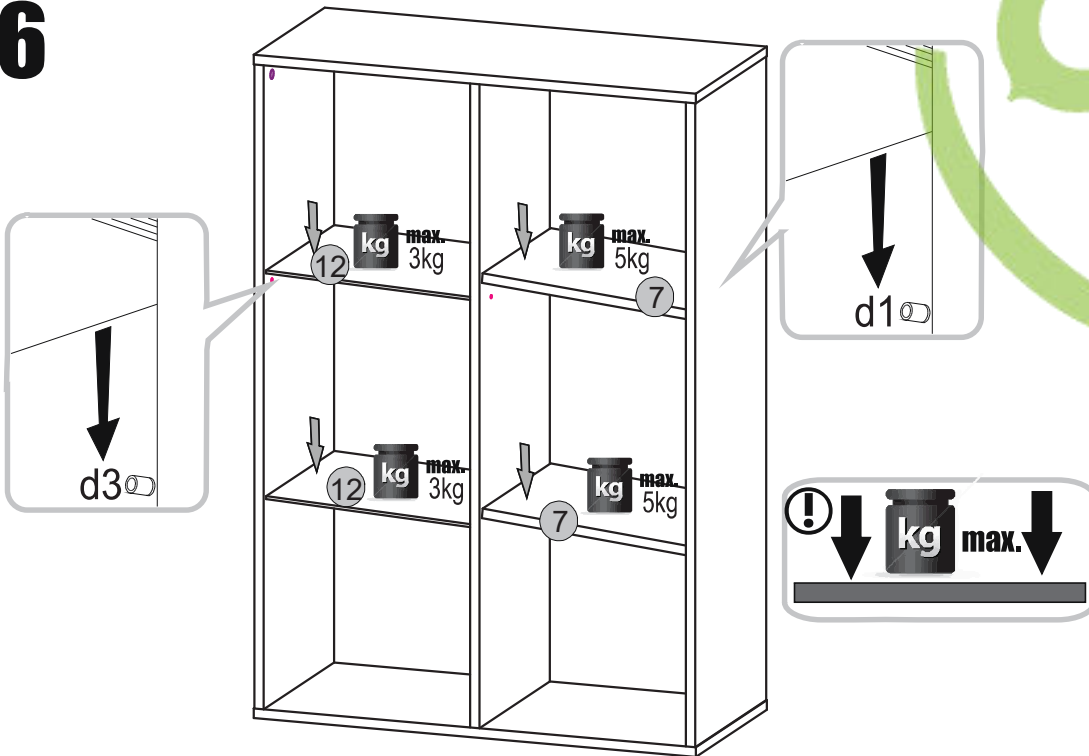

1

3

2

4

5

7

6

Instalation manual

TV Stand RTV_45

Element symbol	Dimensions			Code	Package
1	2000	437	1	RTV_2D1S.001	1/2
2	2000	437	1	RTV_2D1S.002	1/2
3	978	434	1	RTV_2D1S.003	1/2
4	285	437	1	RTV_2D1S.004	1/2
5	285	437	1	RTV_2D1S.005	1/2
6	285	434	1	RTV_2D1S.006	1/2
7	285	434	1	RTV_2D1S.007	1/2
8	920	90	1	RTV_2D1S.008	1/2
9	142	434	1	RTV_2D1S.009	1/2
10	400	90	1	RTV_2D1S.010	1/2
11	400	90	1	RTV_2D1S.011	1/2
15	994	156	1	RTV_2D1S.015	2/2
16	498	313	2	RTV_2D1S.016	2/2
20	303	1984	1	RTV_2D1S.020	1/2
21	938	402	1	RTV_2D1S.021	1/2