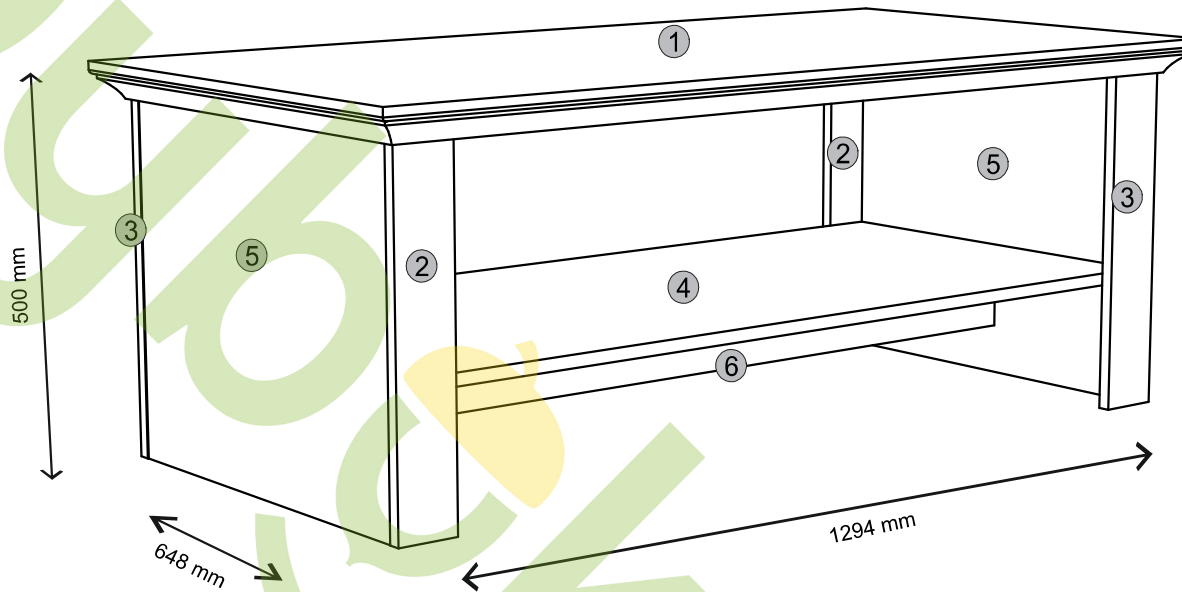

Installation manual

ARSAL: LAWA

| Element symbol | Dimensions | | | Code | Package | |
|----------------|------------|------|-------|------|----------|-----|
| 1 | 1294 | 648 | 16/48 | 1 | LAWA.001 | 1/1 |
| 2 | 478 | 80 | 16 | 2 | LAWA.018 | 1/1 |
| 3 | 478 | 80 | 16 | 2 | LAWA.028 | 1/1 |
| 4 | 1186 | 540 | 16 | 1 | LAWA.003 | 1/1 |
| 5 | 478 | 540 | 16 | 2 | LAWA.004 | 1/1 |
| 6 | 100 | 1186 | 16 | 1 | LAWA.027 | 1/1 |

1**3****2****4**

5