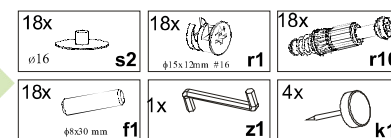

Installation manual

ARSAL: LAWA

| Element symbol | Dimensions | | | Code | Package | |
|----------------|------------|------|-------|------|----------|-----|
| 1 | 1294 | 648 | 16/48 | 1 | LAWA.001 | 1/1 |
| 2 | 478 | 80 | 16 | 2 | LAWA.018 | 1/1 |
| 3 | 478 | 80 | 16 | 2 | LAWA.028 | 1/1 |
| 4 | 1186 | 540 | 16 | 1 | LAWA.003 | 1/1 |
| 5 | 478 | 540 | 16 | 2 | LAWA.004 | 1/1 |
| 6 | 100 | 1186 | 16 | 1 | LAWA.027 | 1/1 |

1**3****2****4**

5