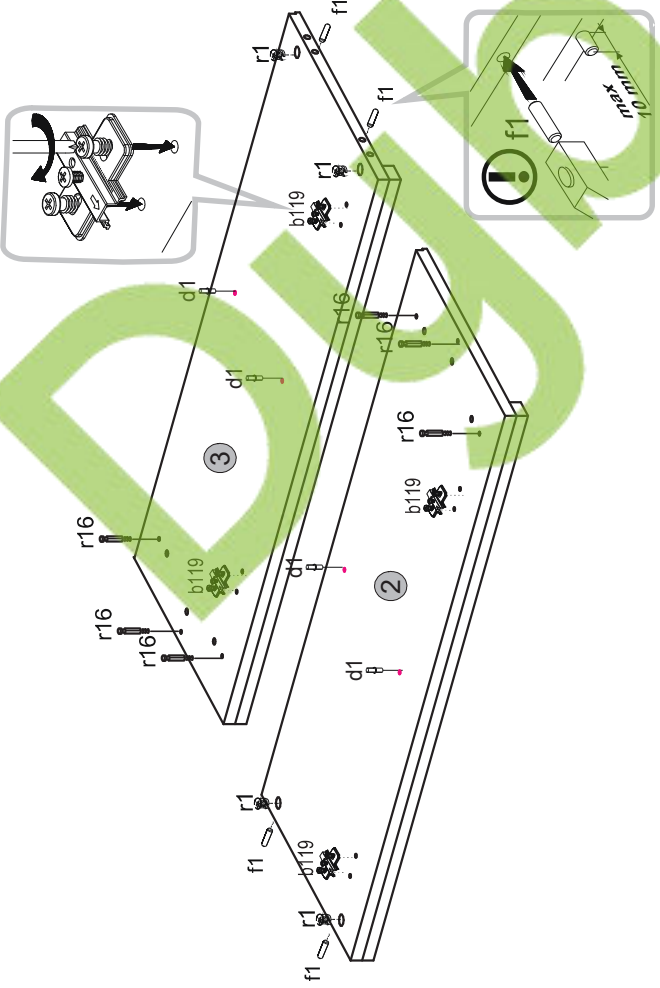

Installation manual

KOMODALINES 5

Element symbol	Dimensions	Code	Package
1	1479 372	1 KOM_2D4S_jalyzi.001	2/3
2	886 365	1 KOM_2D4S_jalyzi.002	1/3
3	886 365	1 KOM_2D4S_jalyzi.003	1/3
4	1413 359	1 KOM_2D4S_jalyzi.004	2/3
5	826 334	1 KOM_2D4S_jalyzi.005	2/3
6	826 334	1 KOM_2D4S_jalyzi.006	2/3
7	463 327	2 KOM_2D4S_jalyzi.007	2/3
8	467 198	4 KOM_2D4S_jalyzi.008	3/3
9	1413 60	1 KOM_2D4S_jalyzi.009	2/3
10	397 120	4 KOM_2D4S_jalyzi.010	1/3
11	300 120	4 KOM_2D4S_jalyzi.011	1/3
12	300 120	4 KOM_2D4S_jalyzi.012	1/3
13	851 480	2 KOM_2D4S_jalyzi.015	2/3
14	851 471	1 KOM_2D4S_jalyzi.016	2/3
15	415 302	4 KOM_2D4S_jalyzi.017	1/3
16	804 467	1 KOM_2D4S_jalyzi.018	3/3
17	804 467	1 KOM_2D4S_jalyzi.019	3/3

1x		f3	ø10 mm
1x		p17	ø5x60 mm
4x		b-300	300 mm
1x		z1	

6x		k1	
6x		p52	ø3x16 mm
8x		d1	ø5x17 mm
18x		s1	ø5x17 mm
56x		p25	ø3.5x16 mm
1x		f1	ø8x30 mm
6x		n14	
1x		y1	
34x		r16	
6x		n260	n260.01.007
34x		r1	ø1.5x12mm/ø16
18x		e1	ø4.5x60 mm
6x		j8	M4x25 mm
6x		s2	
50x		b119	
34x		a143	
4x		r16	

1

3

2

4

5

7

! $a=b$

6

8

9

10