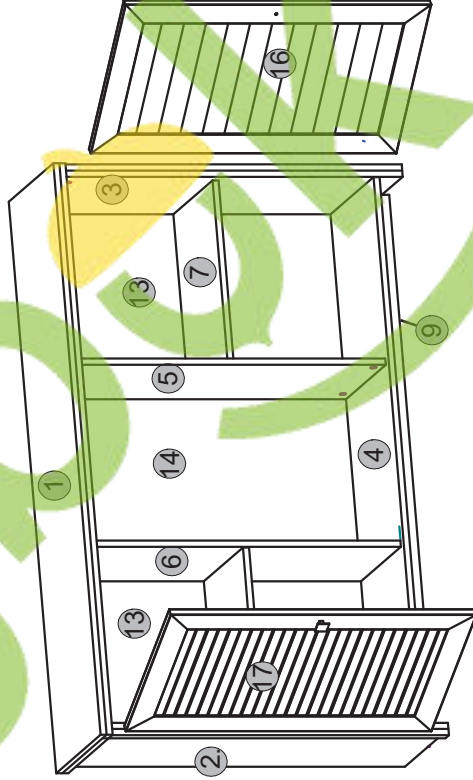

Installation manual

KOMODALINES 5

Element symbol	Dimensions	Code	Package
1	1479 372	1 KOM_2D4S_jalyzi.001	2/3
2	886 365	1 KOM_2D4S_jalyzi.002	1/3
3	886 365	1 KOM_2D4S_jalyzi.003	1/3
4	1413 359	1 KOM_2D4S_jalyzi.004	2/3
5	826 334	1 KOM_2D4S_jalyzi.005	2/3
6	826 334	1 KOM_2D4S_jalyzi.006	2/3
7	463 327	2 KOM_2D4S_jalyzi.007	2/3
8	467 198	4 KOM_2D4S_jalyzi.008	3/3
9	1413 60	1 KOM_2D4S_jalyzi.009	2/3
10	397 120	4 KOM_2D4S_jalyzi.010	1/3
11	300 120	4 KOM_2D4S_jalyzi.011	1/3
12	300 120	4 KOM_2D4S_jalyzi.012	1/3
13	851 480	2 KOM_2D4S_jalyzi.015	2/3
14	851 471	1 KOM_2D4S_jalyzi.016	2/3
15	415 302	4 KOM_2D4S_jalyzi.017	1/3
16	804 467	1 KOM_2D4S_jalyzi.018	3/3
17	804 467	1 KOM_2D4S_jalyzi.019	3/3

1x		f3	ø10 mm
1x		p17	ø5x60 mm
4x		b-300	300 mm
1x		z1	

6x		k1	
6x		p52	ø3x16 mm
8x		d1	ø5x17 mm
18x		s1	ø5x17 mm
56x		p25	ø3.5x16 mm
1x		f1	ø8x30 mm
6x		n14	
1x		y1	
34x		r16	
6x		n260	n260.01.007
34x		r1	ø1.5x12mm/ø16
18x		e1	ø4.5x60 mm
6x		j8	M4x25 mm
6x		s2	
50x		b119	
34x		a143	
4x		r16	