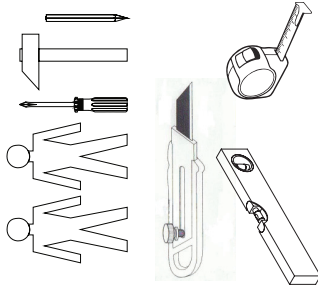

Installation manual

KOMODALINES 5

Element symbol	Dimensions	Code	Package
1	1479 372	1 KOM_2D4S_jalyzi.001	2/3
2	886 365	1 KOM_2D4S_jalyzi.002	1/3
3	886 365	1 KOM_2D4S_jalyzi.003	1/3
4	1413 359	1 KOM_2D4S_jalyzi.004	2/3
5	826 334	1 KOM_2D4S_jalyzi.005	2/3
6	826 334	1 KOM_2D4S_jalyzi.006	2/3
7	463 327	2 KOM_2D4S_jalyzi.007	2/3
8	467 198	4 KOM_2D4S_jalyzi.008	3/3
9	1413 60	1 KOM_2D4S_jalyzi.009	2/3
10	397 120	4 KOM_2D4S_jalyzi.010	1/3
11	300 120	4 KOM_2D4S_jalyzi.011	1/3
12	300 120	4 KOM_2D4S_jalyzi.012	1/3
13	851 480	2 KOM_2D4S_jalyzi.015	2/3
14	851 471	1 KOM_2D4S_jalyzi.016	2/3
15	415 302	4 KOM_2D4S_jalyzi.017	1/3
16	804 467	1 KOM_2D4S_jalyzi.018	3/3
17	804 467	1 KOM_2D4S_jalyzi.019	3/3

1x		f3	ø10 mm
1x		p17	ø5x60 mm
4x		b-300	300 mm
1x		z1	

6x		k1	
6x		p52	ø3x16 mm
8x		d1	ø5x17 mm
18x		s1	ø5x17 mm
56x		p25	ø3.5x16 mm
1x		f1	ø8x30 mm
6x		n14	
1x		y1	
34x		r16	
6x		n260	n260.01.007
34x		r1	ø1.5x12mm/ø16
18x		e1	ø4.5x60 mm
6x		j8	M4x25 mm
6x		s2	
50x		b119	
34x		a143	
4x		r16	