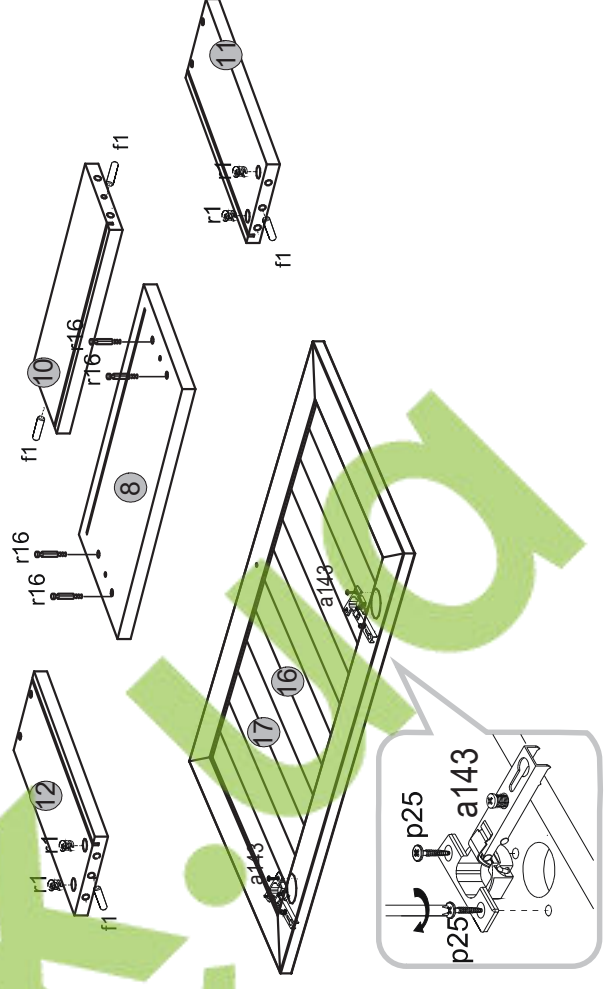

Installation manual

KOMODALINES 5

Element symbol	Dimensions	Code	Package
1	1479 372	1 KOM_2D4S_jalyzi.001	2/3
2	886 365	1 KOM_2D4S_jalyzi.002	1/3
3	886 365	1 KOM_2D4S_jalyzi.003	1/3
4	1413 359	1 KOM_2D4S_jalyzi.004	2/3
5	826 334	1 KOM_2D4S_jalyzi.005	2/3
6	826 334	1 KOM_2D4S_jalyzi.006	2/3
7	463 327	2 KOM_2D4S_jalyzi.007	2/3
8	467 198	4 KOM_2D4S_jalyzi.008	3/3
9	1413 60	1 KOM_2D4S_jalyzi.009	2/3
10	397 120	4 KOM_2D4S_jalyzi.010	1/3
11	300 120	4 KOM_2D4S_jalyzi.011	1/3
12	300 120	4 KOM_2D4S_jalyzi.012	1/3
13	851 480	2 KOM_2D4S_jalyzi.015	2/3
14	851 471	1 KOM_2D4S_jalyzi.016	2/3
15	415 302	4 KOM_2D4S_jalyzi.017	1/3
16	804 467	1 KOM_2D4S_jalyzi.018	3/3
17	804 467	1 KOM_2D4S_jalyzi.019	3/3

1x		f3	ø10 mm
1x		p17	ø5x60 mm
4x		b-300	300 mm
1x		z1	

6x		k1	
6x		p52	ø3x16 mm
8x		d1	ø5x17 mm
18x		s1	ø5x17 mm
56x		p25	ø3.5x16 mm
1x		f1	ø8x30 mm
6x		n14	
1x		y1	
34x		r16	
6x		n260	n260.01.007
34x		r1	ø1.5x12mm/ø16
18x		e1	ø4.5x60 mm
6x		j8	M4x25 mm
6x		s2	
50x		b119	
34x		a143	
4x		r16	

1

3

2

4

5

7

! $a=b$

6