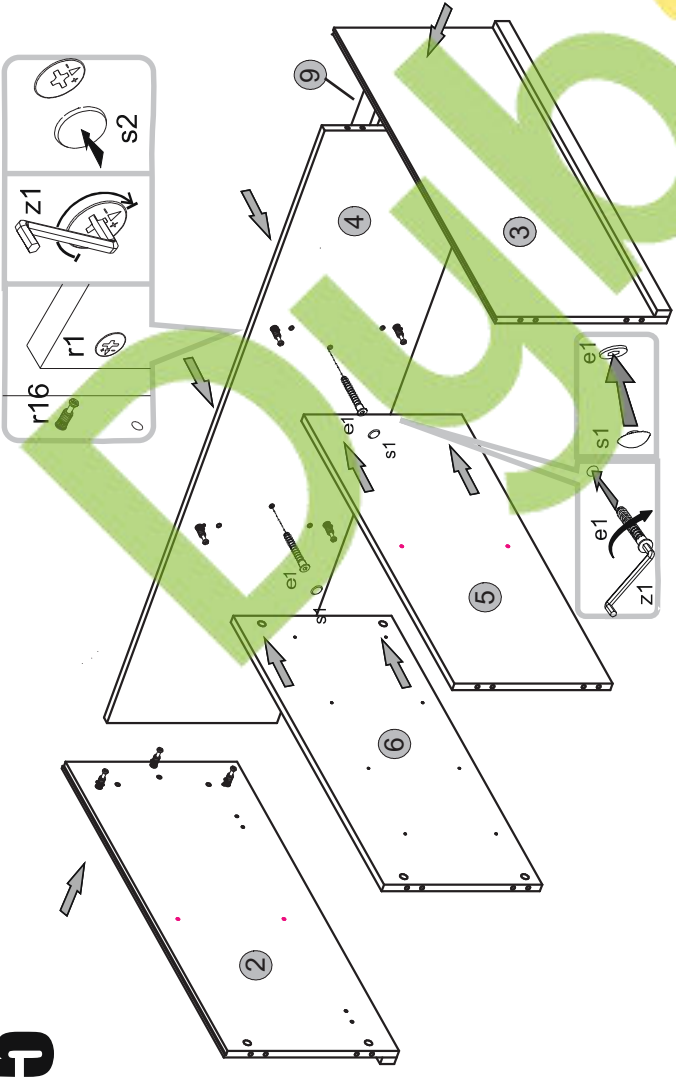

Installation manual

KOMODALINES 5

Element symbol	Dimensions	Code	Package
1	1479 372	1 KOM_2D4S_jalyzi.001	2/3
2	886 365	1 KOM_2D4S_jalyzi.002	1/3
3	886 365	1 KOM_2D4S_jalyzi.003	1/3
4	1413 359	1 KOM_2D4S_jalyzi.004	2/3
5	826 334	1 KOM_2D4S_jalyzi.005	2/3
6	826 334	1 KOM_2D4S_jalyzi.006	2/3
7	463 327	2 KOM_2D4S_jalyzi.007	2/3
8	467 198	4 KOM_2D4S_jalyzi.008	3/3
9	1413 60	1 KOM_2D4S_jalyzi.009	2/3
10	397 120	4 KOM_2D4S_jalyzi.010	1/3
11	300 120	4 KOM_2D4S_jalyzi.011	1/3
12	300 120	4 KOM_2D4S_jalyzi.012	1/3
13	851 480	2 KOM_2D4S_jalyzi.015	2/3
14	851 471	1 KOM_2D4S_jalyzi.016	2/3
15	415 302	4 KOM_2D4S_jalyzi.017	1/3
16	804 467	1 KOM_2D4S_jalyzi.018	3/3
17	804 467	1 KOM_2D4S_jalyzi.019	3/3

1x		f3	ø10 mm
1x		p17	ø5x60 mm
4x		b-300	300 mm
1x		z1	

6x		k1	
6x		p52	ø3x16 mm
8x		d1	ø5x17 mm
18x		s1	ø5x17 mm
56x		p25	ø3.5x16 mm
1x		f1	ø8x30 mm
6x		n14	
1x		y1	
34x		r16	
6x		n260	n260.01.007
34x		r1	ø1.5x12mm/ø16
18x		e1	ø4.5x60 mm
6x		j8	M4x25 mm
6x		s2	
50x		b119	
34x		a143	
4x		r16	

1

3

2

4

5

7

! $a=b$

6