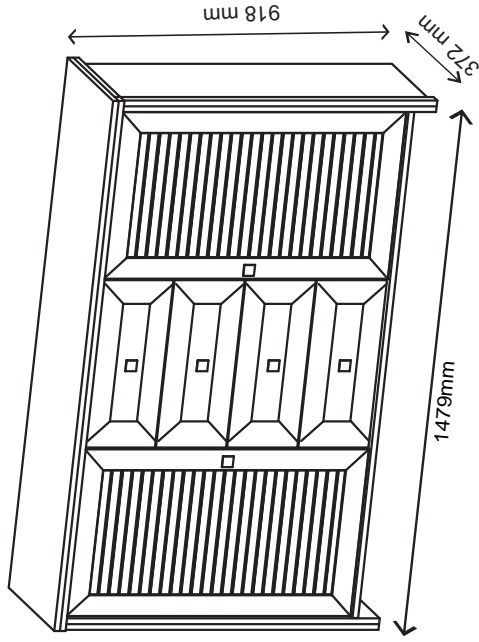

Installation manual

KOMODALINES 5

Element symbol	Dimensions	Code	Package
1	1479 372	1 KOM_2D4S_jalyzi.001	2/3
2	886 365	1 KOM_2D4S_jalyzi.002	1/3
3	886 365	1 KOM_2D4S_jalyzi.003	1/3
4	1413 359	1 KOM_2D4S_jalyzi.004	2/3
5	826 334	1 KOM_2D4S_jalyzi.005	2/3
6	826 334	1 KOM_2D4S_jalyzi.006	2/3
7	463 327	2 KOM_2D4S_jalyzi.007	2/3
8	467 198	4 KOM_2D4S_jalyzi.008	3/3
9	1413 60	1 KOM_2D4S_jalyzi.009	2/3
10	397 120	4 KOM_2D4S_jalyzi.010	1/3
11	300 120	4 KOM_2D4S_jalyzi.011	1/3
12	300 120	4 KOM_2D4S_jalyzi.012	1/3
13	851 480	2 KOM_2D4S_jalyzi.015	2/3
14	851 471	1 KOM_2D4S_jalyzi.016	2/3
15	415 302	4 KOM_2D4S_jalyzi.017	1/3
16	804 467	1 KOM_2D4S_jalyzi.018	3/3
17	804 467	1 KOM_2D4S_jalyzi.019	3/3

1x		f3	ø10 mm
1x		p17	ø5x60 mm
4x		b-300	300 mm
1x		z1	

6x		k1	
6x		p52	ø3x16 mm
8x		d1	ø5x17 mm
18x		s1	ø5x17 mm
56x		p25	ø3.5x16 mm
1x		f1	ø8x30 mm
6x		n14	
1x		y1	
34x		r16	
6x		n260	n260.01.007
34x		r1	ø1.5x12mm/ø16
18x		e1	ø4.5x60 mm
6x		j8	M4x25 mm
6x		s2	
50x		b119	
34x		a143	
4x		r16	