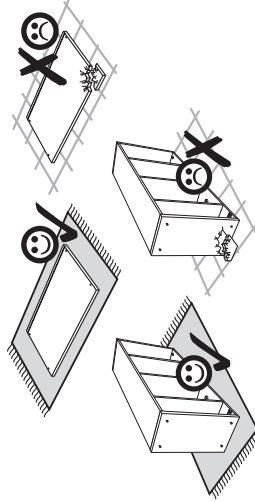

Installation manual

KOMODALINES 5

Element symbol	Dimensions	Code	Package
1	1479 372	1 KOM_2D4S_jalyzi.001	2/3
2	886 365	1 KOM_2D4S_jalyzi.002	1/3
3	886 365	1 KOM_2D4S_jalyzi.003	1/3
4	1413 359	1 KOM_2D4S_jalyzi.004	2/3
5	826 334	1 KOM_2D4S_jalyzi.005	2/3
6	826 334	1 KOM_2D4S_jalyzi.006	2/3
7	463 327	2 KOM_2D4S_jalyzi.007	2/3
8	467 198	4 KOM_2D4S_jalyzi.008	3/3
9	1413 60	1 KOM_2D4S_jalyzi.009	2/3
10	397 120	4 KOM_2D4S_jalyzi.010	1/3
11	300 120	4 KOM_2D4S_jalyzi.011	1/3
12	300 120	4 KOM_2D4S_jalyzi.012	1/3
13	851 480	2 KOM_2D4S_jalyzi.015	2/3
14	851 471	1 KOM_2D4S_jalyzi.016	2/3
15	415 302	4 KOM_2D4S_jalyzi.017	1/3
16	804 467	1 KOM_2D4S_jalyzi.018	3/3
17	804 467	1 KOM_2D4S_jalyzi.019	3/3

1x		f3	ø10 mm
1x		p17	ø5x60 mm
4x		b-300	300 mm
1x		z1	

6x		k1	
6x		p52	ø3x16 mm
8x		d1	ø5x17 mm
18x		s1	ø5x17 mm
56x		p25	ø3.5x16 mm
1x		f1	ø8x30 mm
6x		n14	
1x		y1	
34x		r16	
6x		n260	n260.01.007
34x		r1	ø1.5x12mm/ø16
18x		e1	ø4.5x60 mm
6x		j8	M4x25 mm
6x		s2	
50x		b119	
34x		a143	
4x		r16	