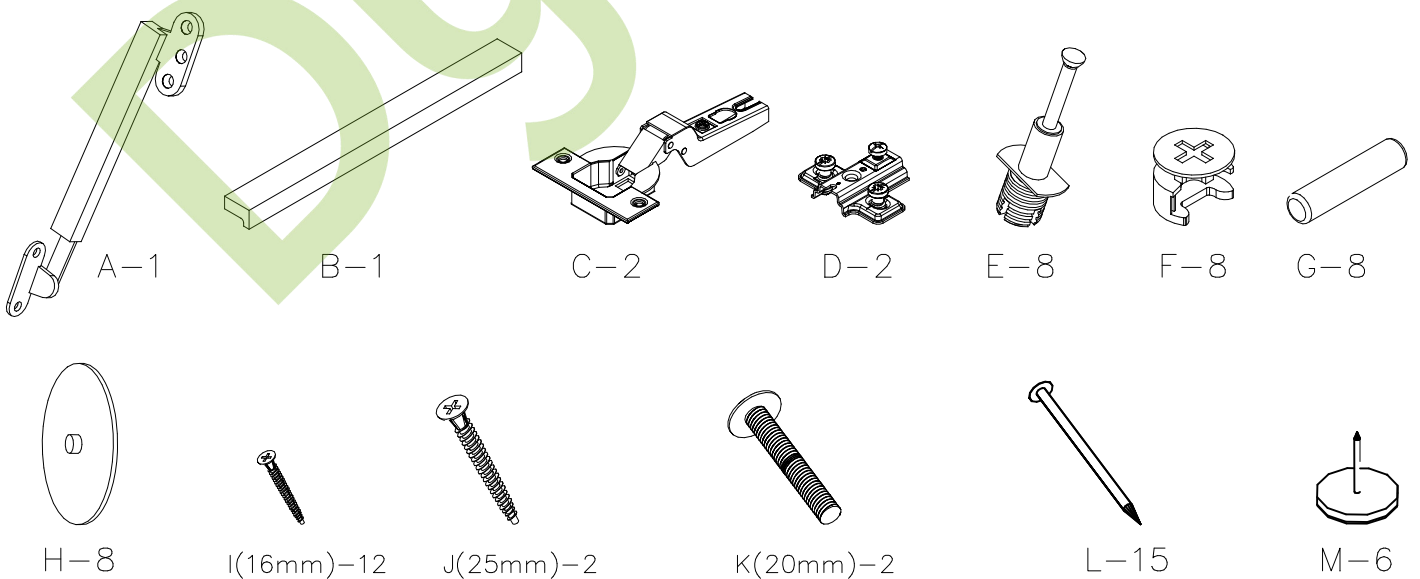

Complete set of packings  
"HELSINKI"  
PEDESTAL

The instruction of installation  
Dimensional section (1 segments)

Length 602 mm

Depth 511 mm

Height 452 mm

embawood

# PACK LIST

Length	Width	Amount	Detailed number
490	386	2	1
602	508	1	2
596	380	1	3
602	508	1	4
596	426	1	5
THE SPARE PART			-

## GENERAL VIEW OF THE SPARE PARTS

# HIEL SINKKI

1 x 2

2 x 1

3 x 1

4 x 1

5 x 1