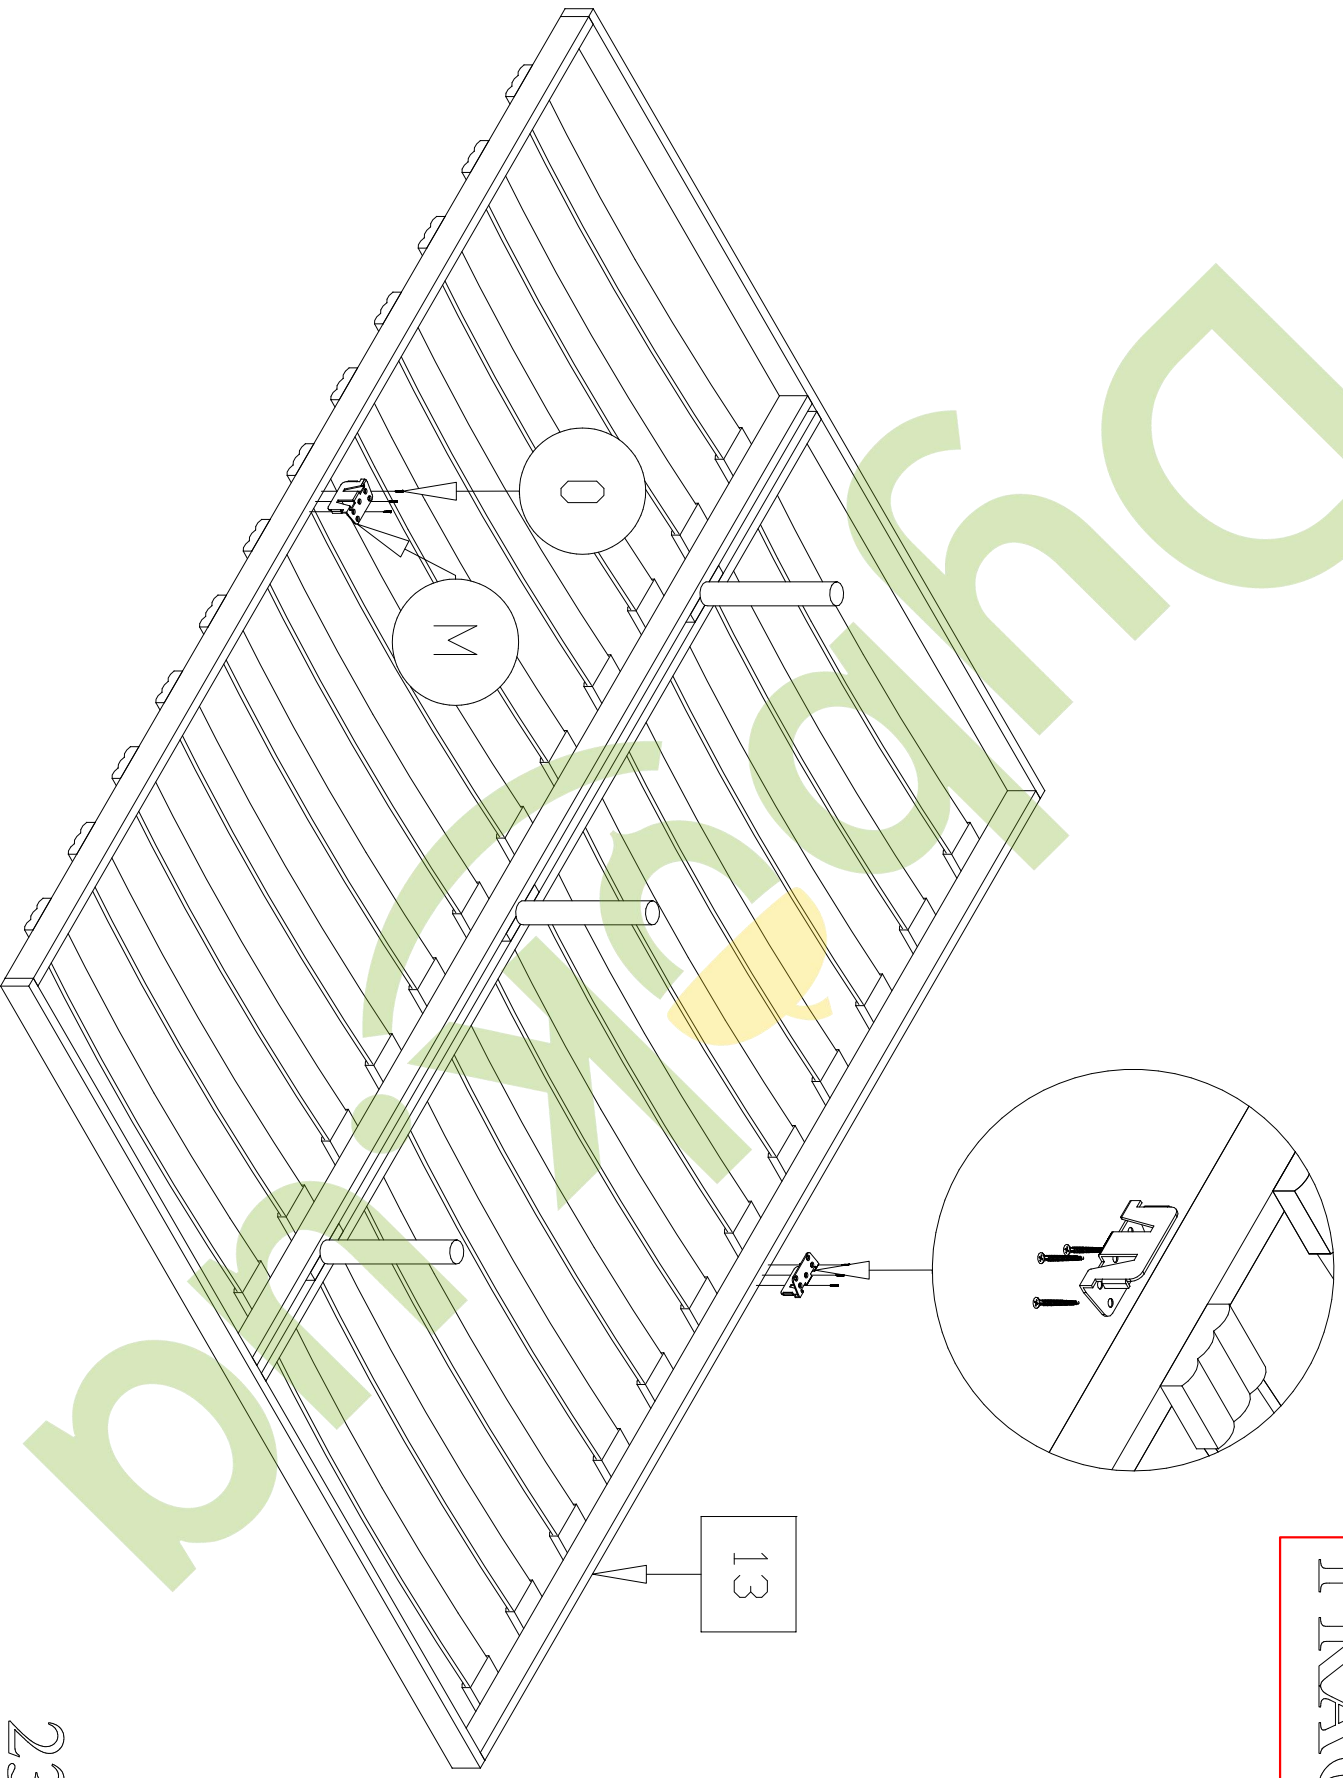

PRAQA

23/24