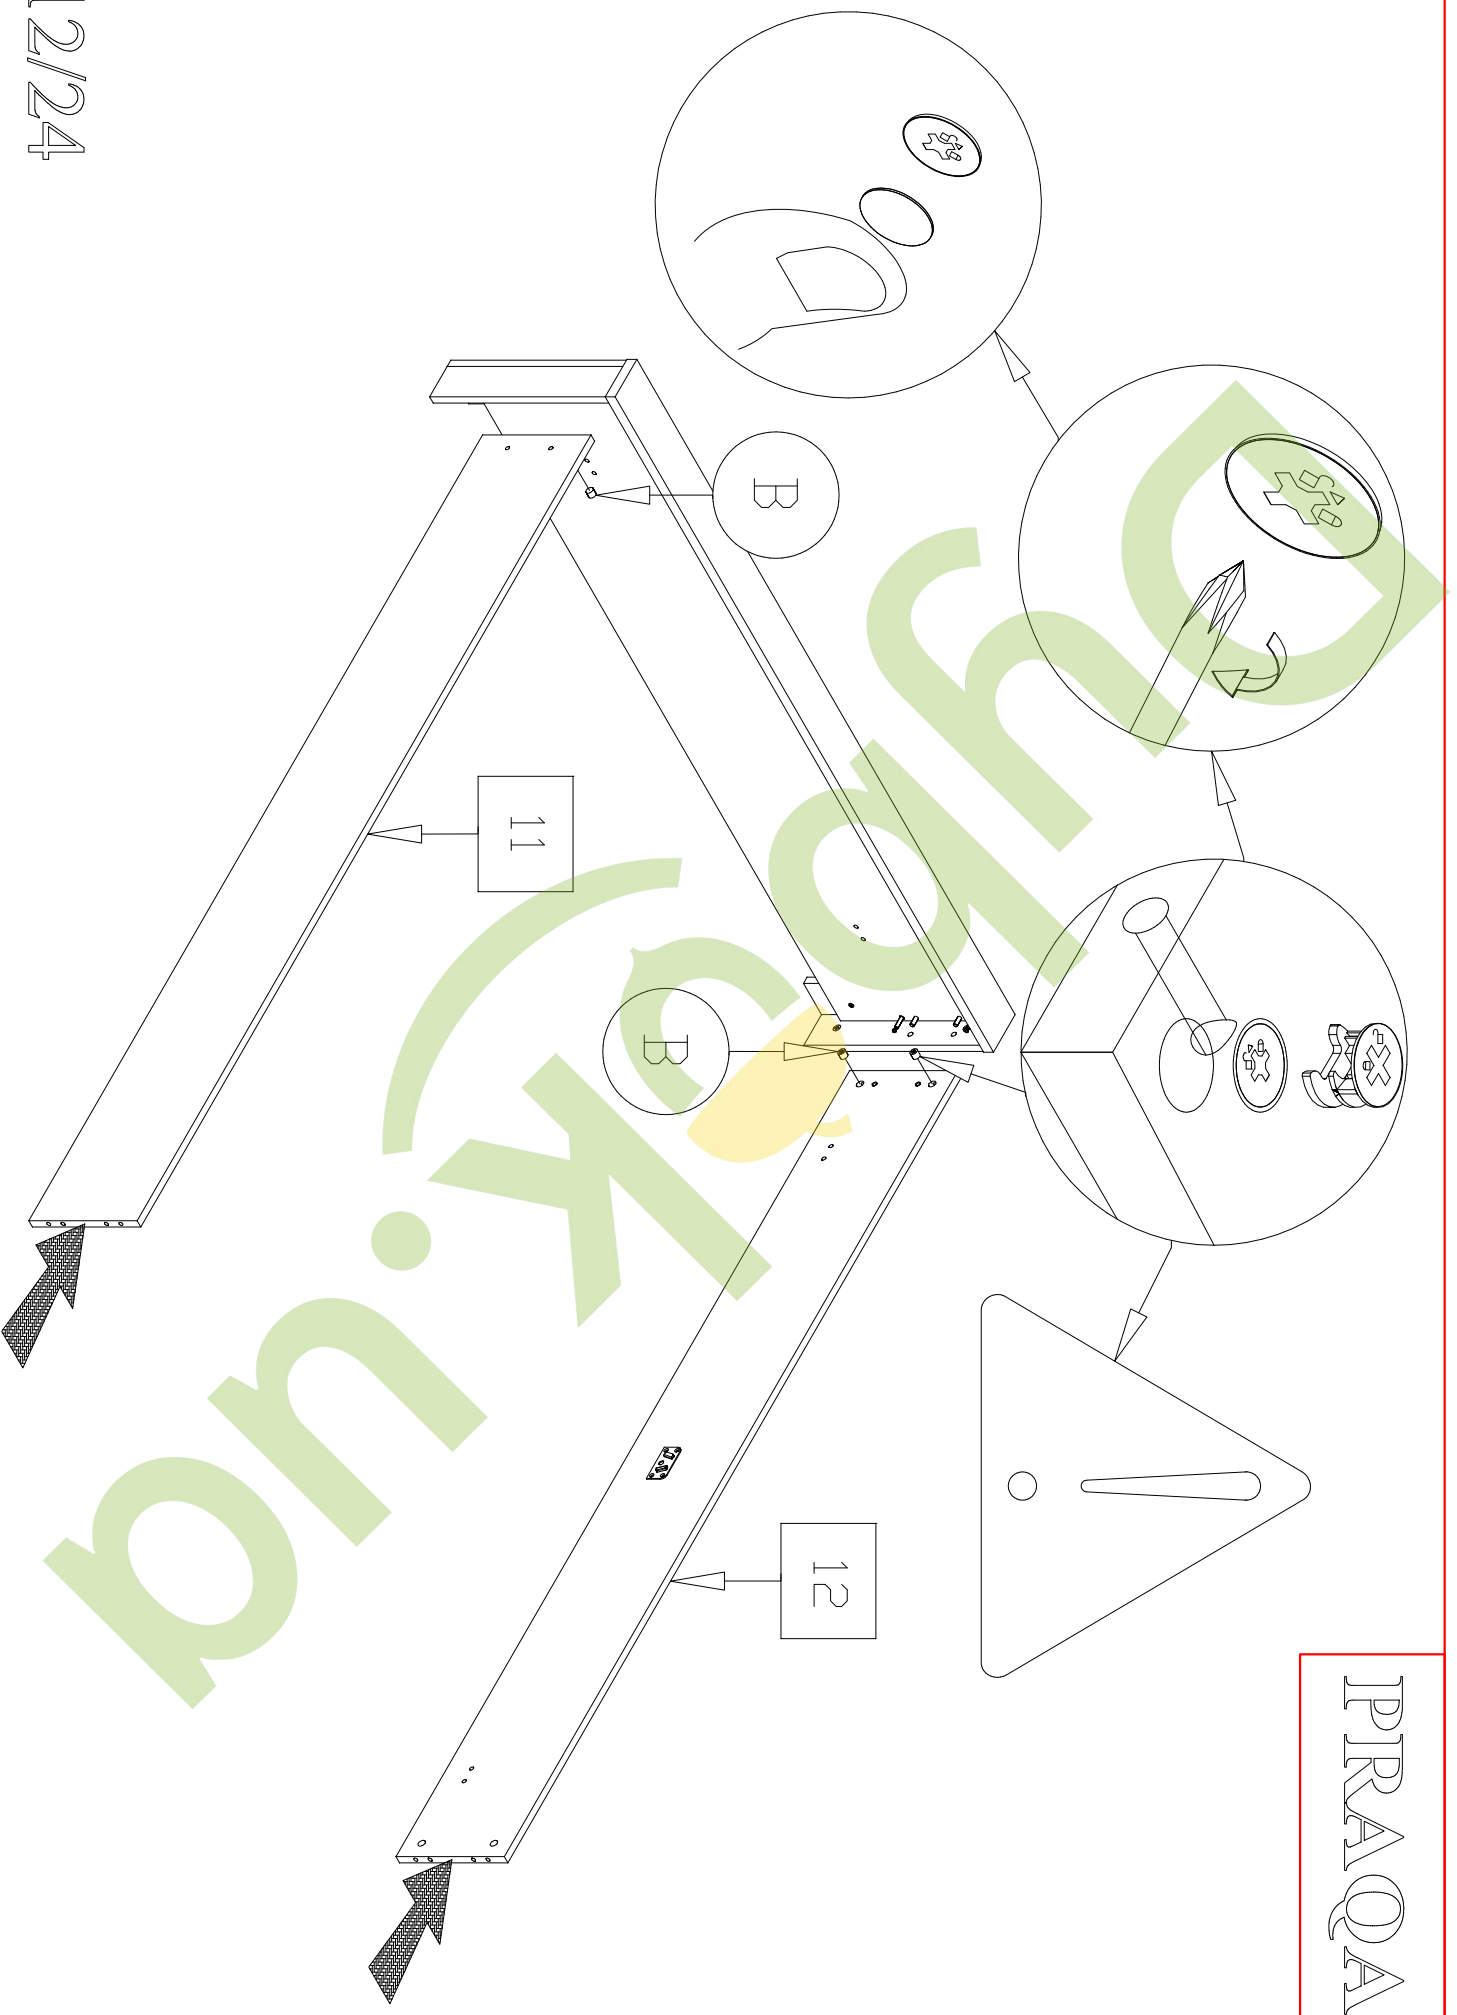

Complete set of packings

"PRAQA"

BED

The instruction of installation

Dimensional section (1 segments)

Length 1836 mm

Depth 2184 mm

Height 922 mm

embawood

PACK LIST

Length	Width	Amount	Detailed number
1802	900	1	1
1642	340	1	2
1836	96	1	3
1676	96	1	4
900	96	2	5
900	78	2	6
390	96	2	7-8
390	78	2	9-10
2073	240	2	11-12
THE SPARE PART			-
2000	1600	1	13

GENERAL VIEW OF THE SPARE PARTS

1 X1

2 X1

3 X1

4 X1

5 X2

6 X2

7 X1

13 X 1

PRAQA

7/24

PRAQA

PRAQA

PRAQA

PRAQA

PRAQA