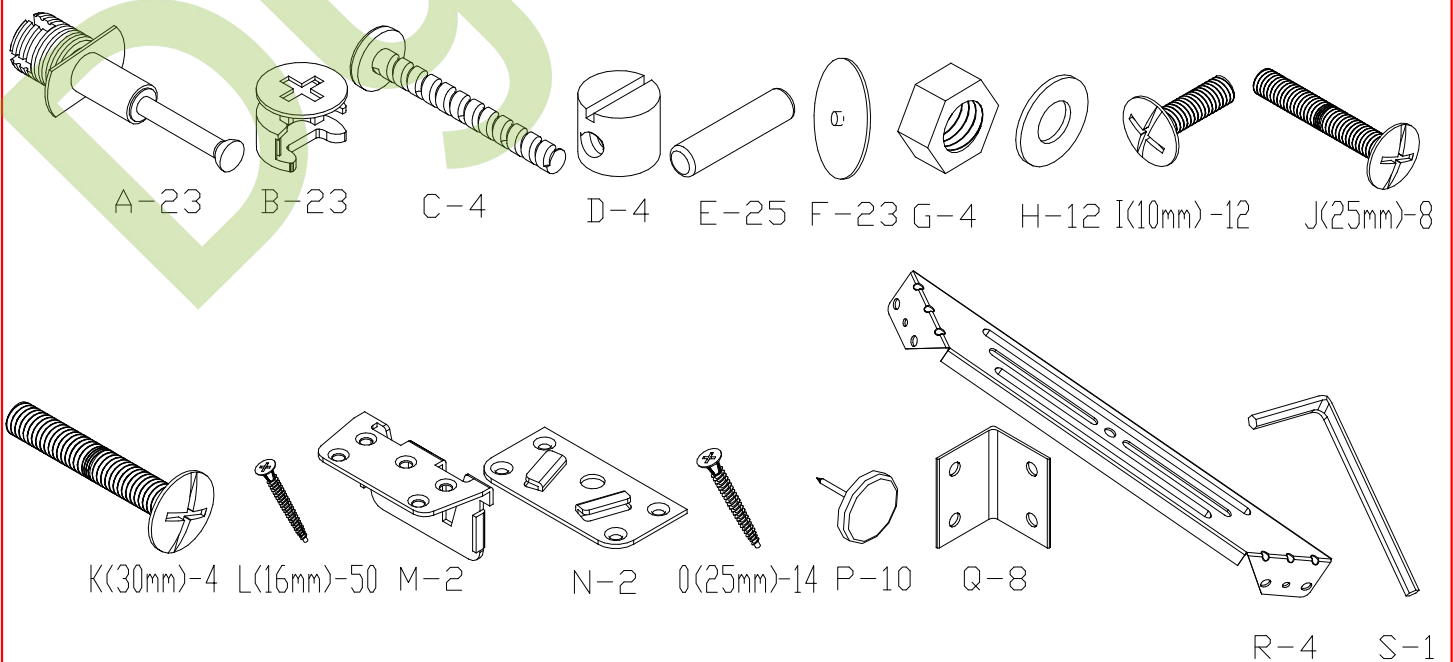

Complete set of packings

"PRAQA"

BED

The instruction of installation

Dimensional section (1 segments)

Length 1836 mm

Depth 2184 mm

Height 922 mm

embawood

PACK LIST

Length	Width	Amount	Detailed number
1802	900	1	1
1642	340	1	2
1836	96	1	3
1676	96	1	4
900	96	2	5
900	78	2	6
390	96	2	7-8
390	78	2	9-10
2073	240	2	11-12
THE SPARE PART			-
2000	1600	1	13

GENERAL VIEW OF THE SPARE PARTS

1 X1

2 X1

3 X1

4 X1

5 X2

6 X2

7 X1