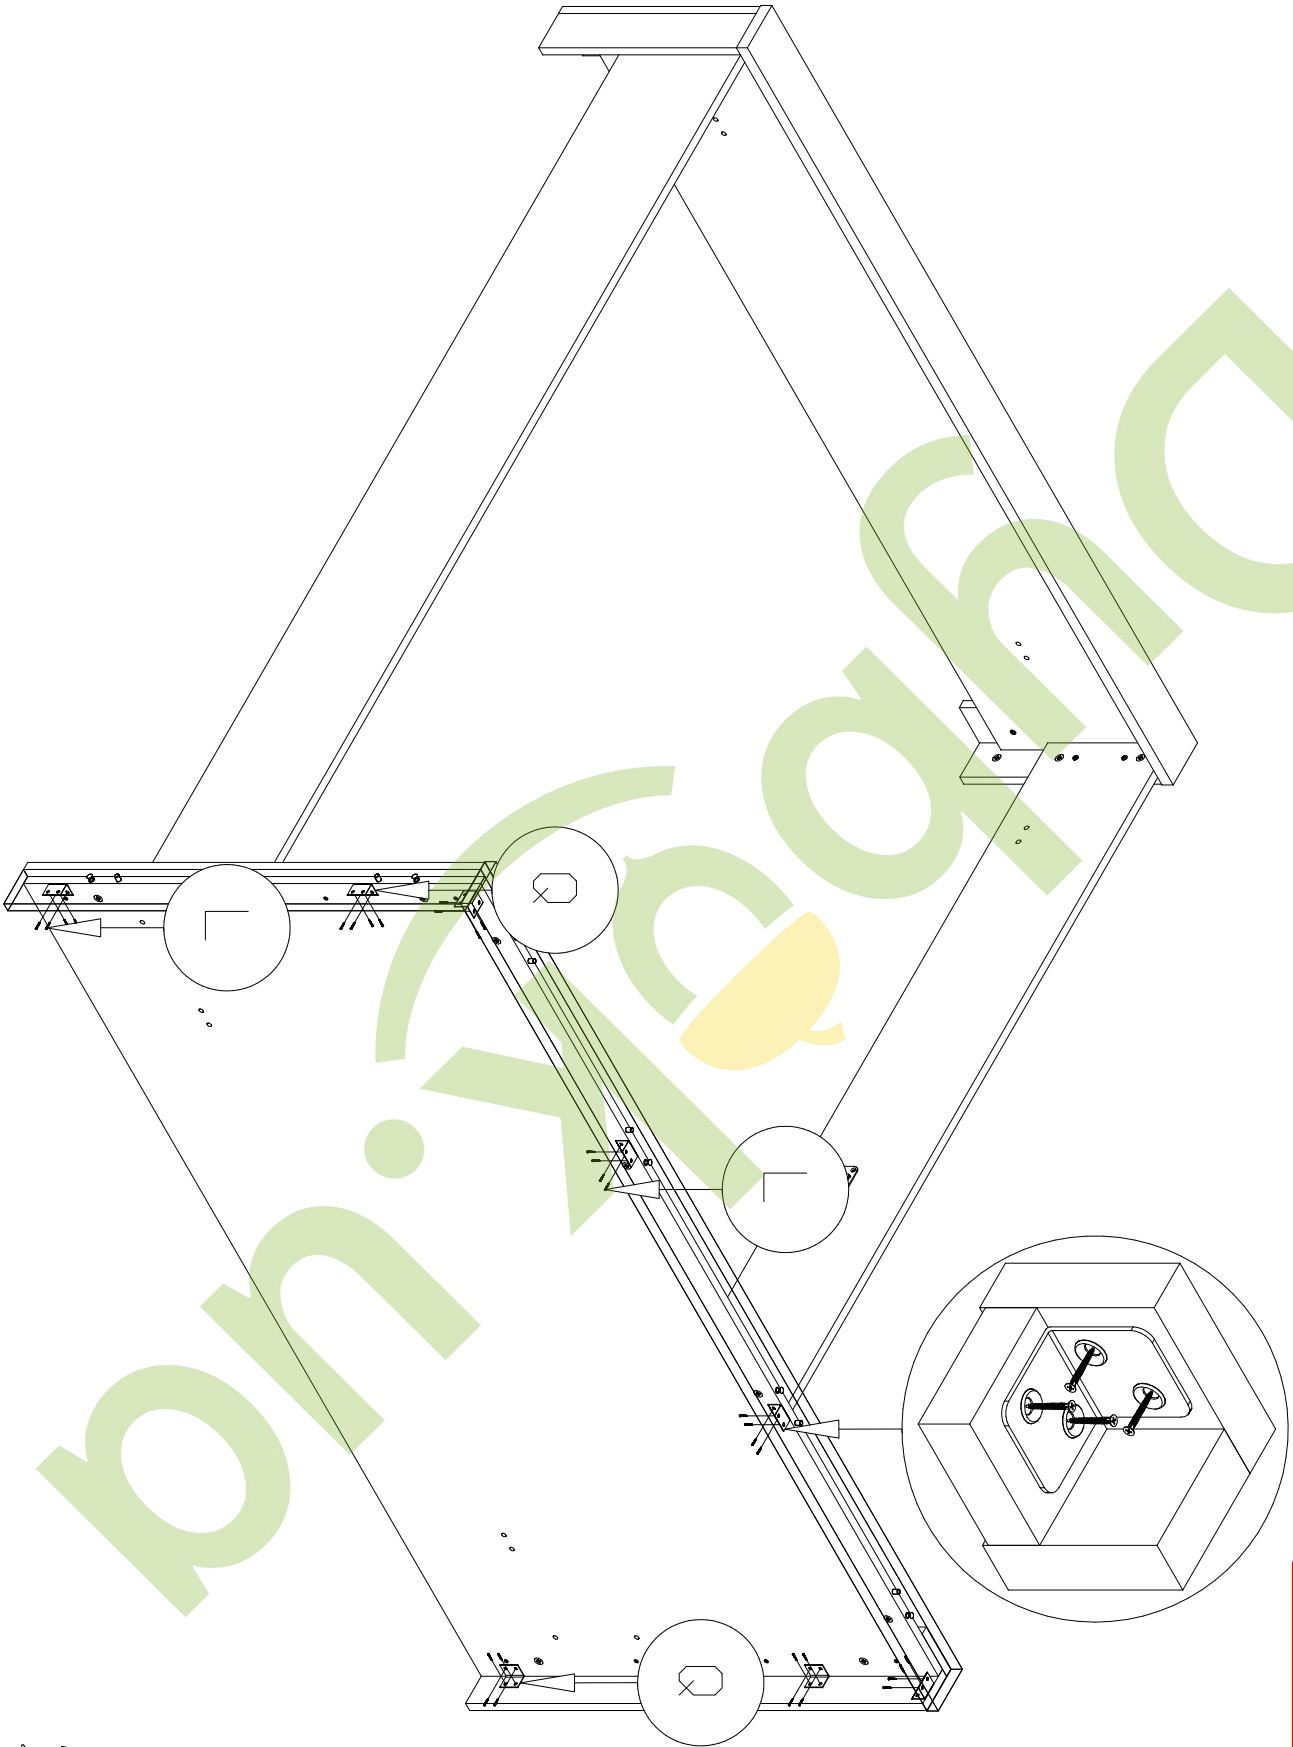

PRAQA

21/24