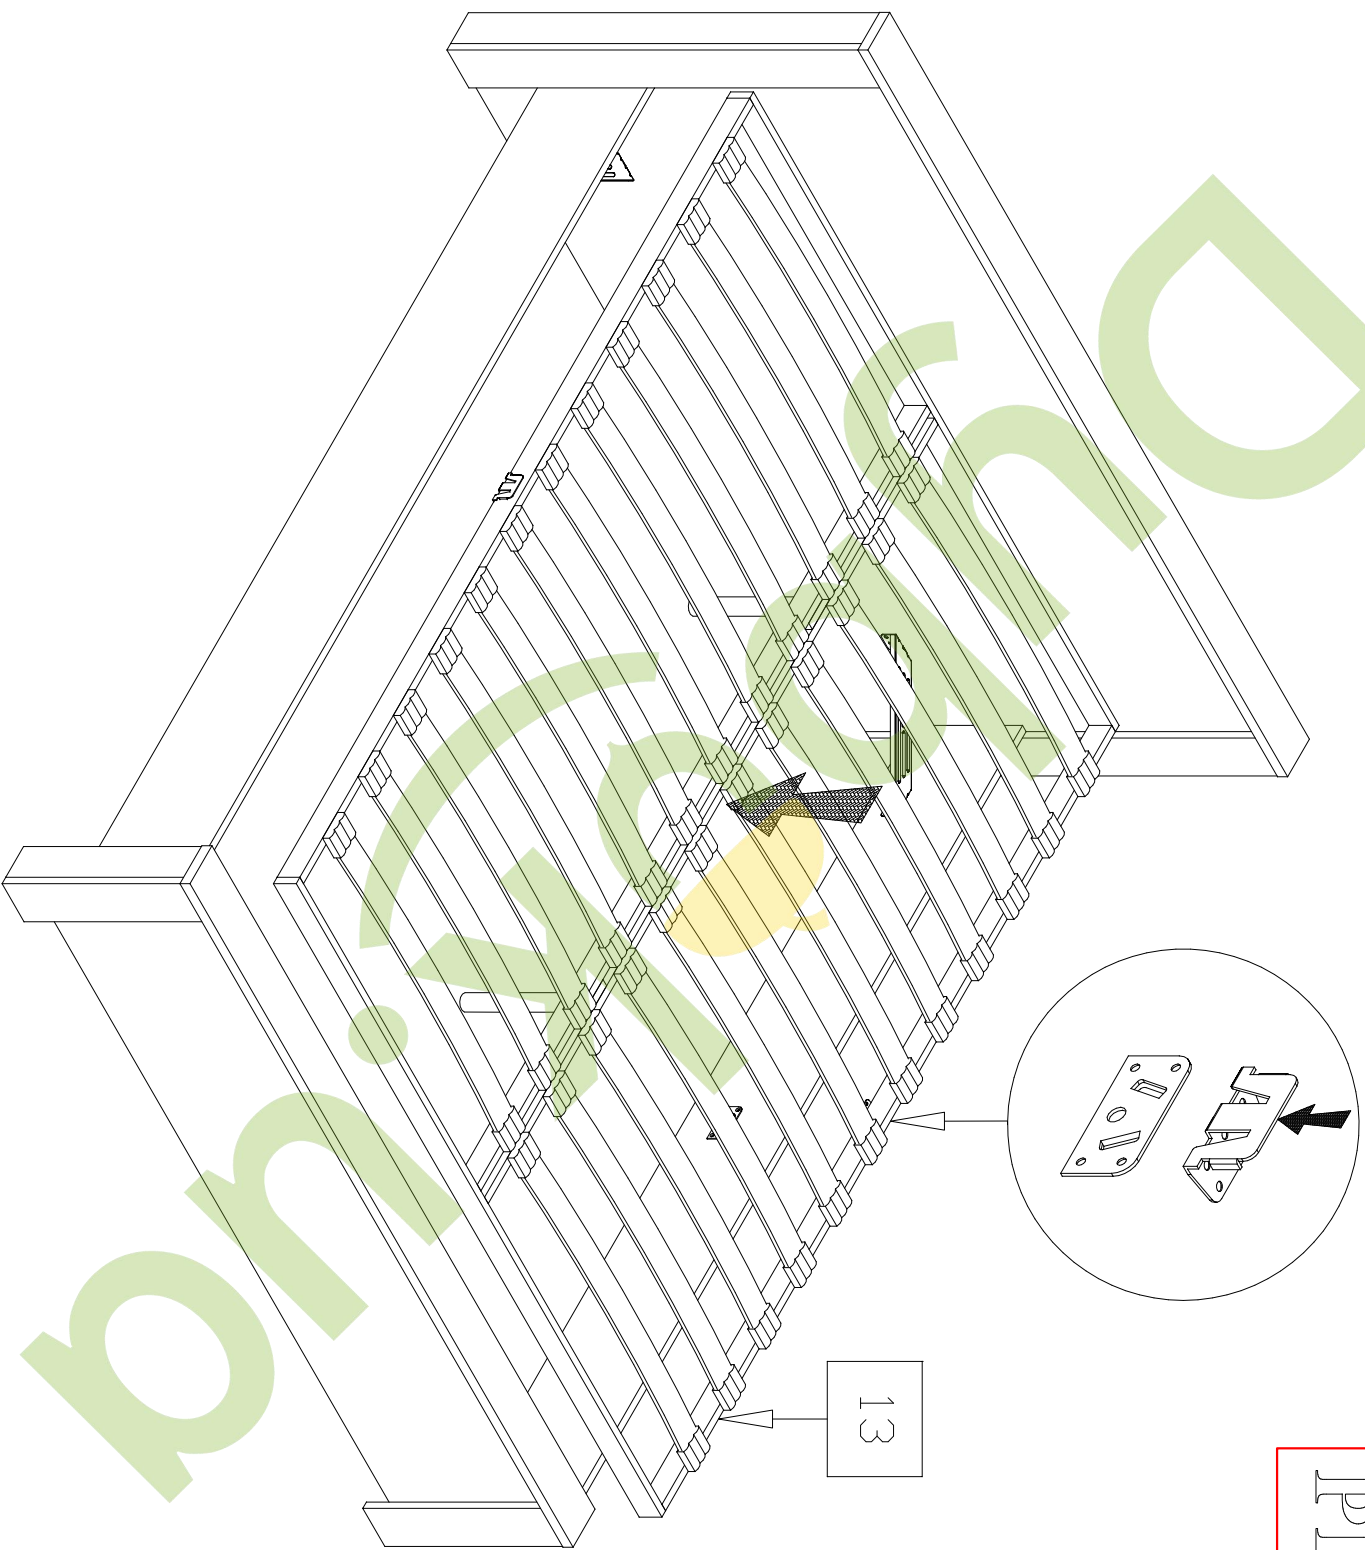

PRAQA

24/24