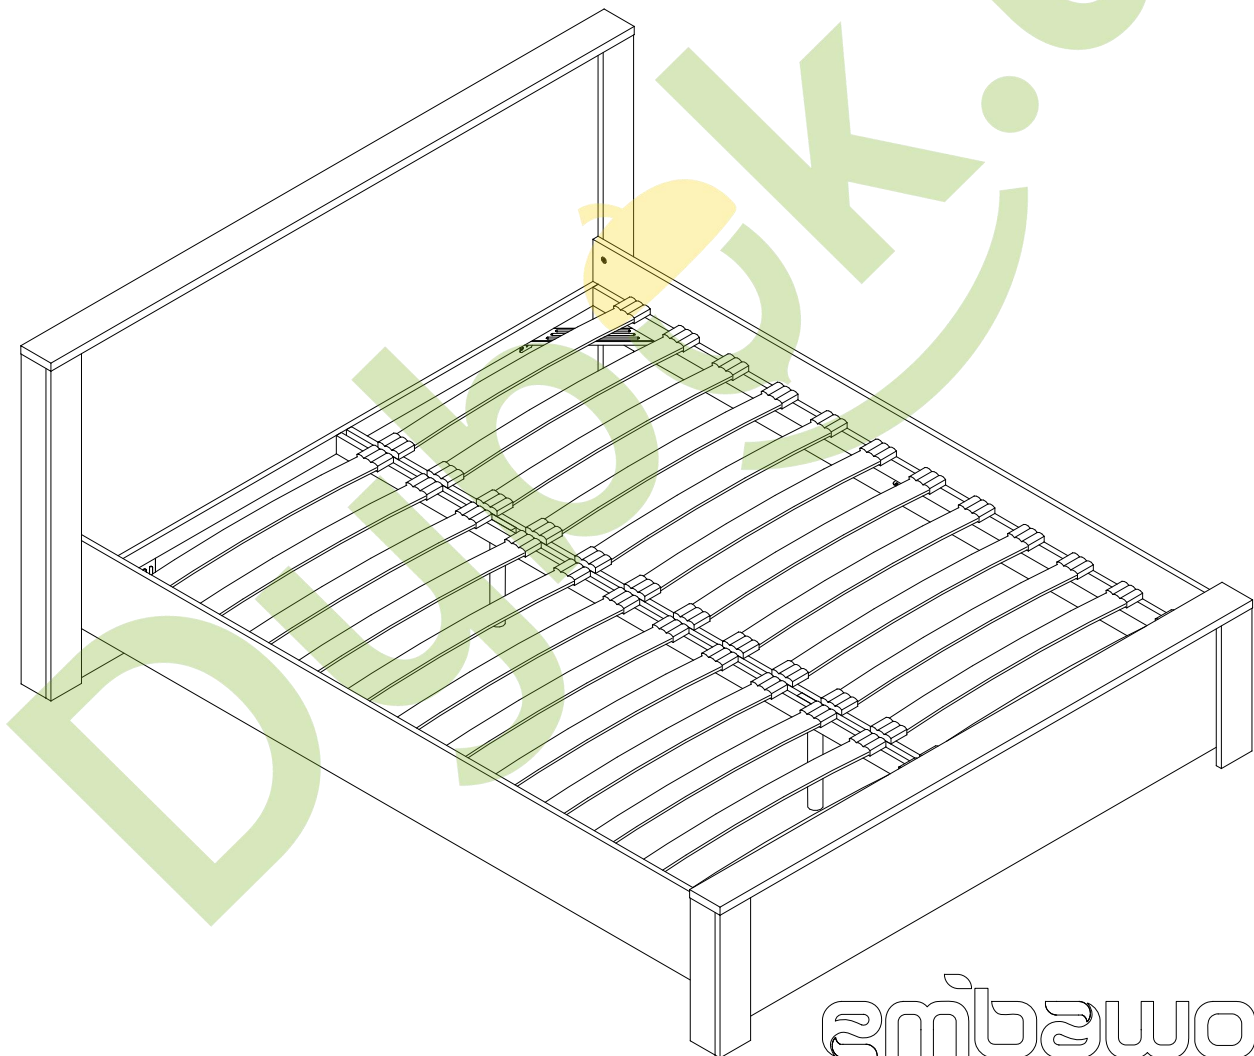

Complete set of packings

"PRAQA"

BED

The instruction of installation

Dimensional section (1 segments)

Length 1836 mm

Depth 2184 mm

Height 922 mm

embawood

PACK LIST

Length	Width	Amount	Detailed number
1802	900	1	1
1642	340	1	2
1836	96	1	3
1676	96	1	4
900	96	2	5
900	78	2	6
390	96	2	7-8
390	78	2	9-10
2073	240	2	11-12
THE SPARE PART			-
2000	1600	1	13

GENERAL VIEW OF THE SPARE PARTS

1 X1

2 X1

3 X1

4 X1

5 X2

6 X2

7 X1