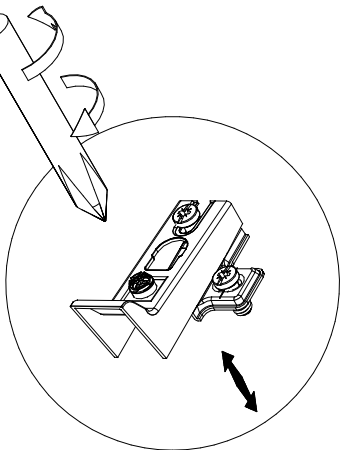

Complete set of packings

“PRAGA”

PEDESTAL

The instruction of installation

Dimensional section (1 segments)

Length 1202 mm

Height 408 mm

Depth 541 mm

embawood

PACK LIST

Length	Width	Amount	Detailed number
370	490	3	1-2-3
1202	490	1	4
1202	538	1	5
574	480	1	6
596	380	2	7-8
1196	404	1	9
THE SPARE PART			-

GENERAL VIEW OF THE SPARE PARTS

PRAAGA

PRAGGA