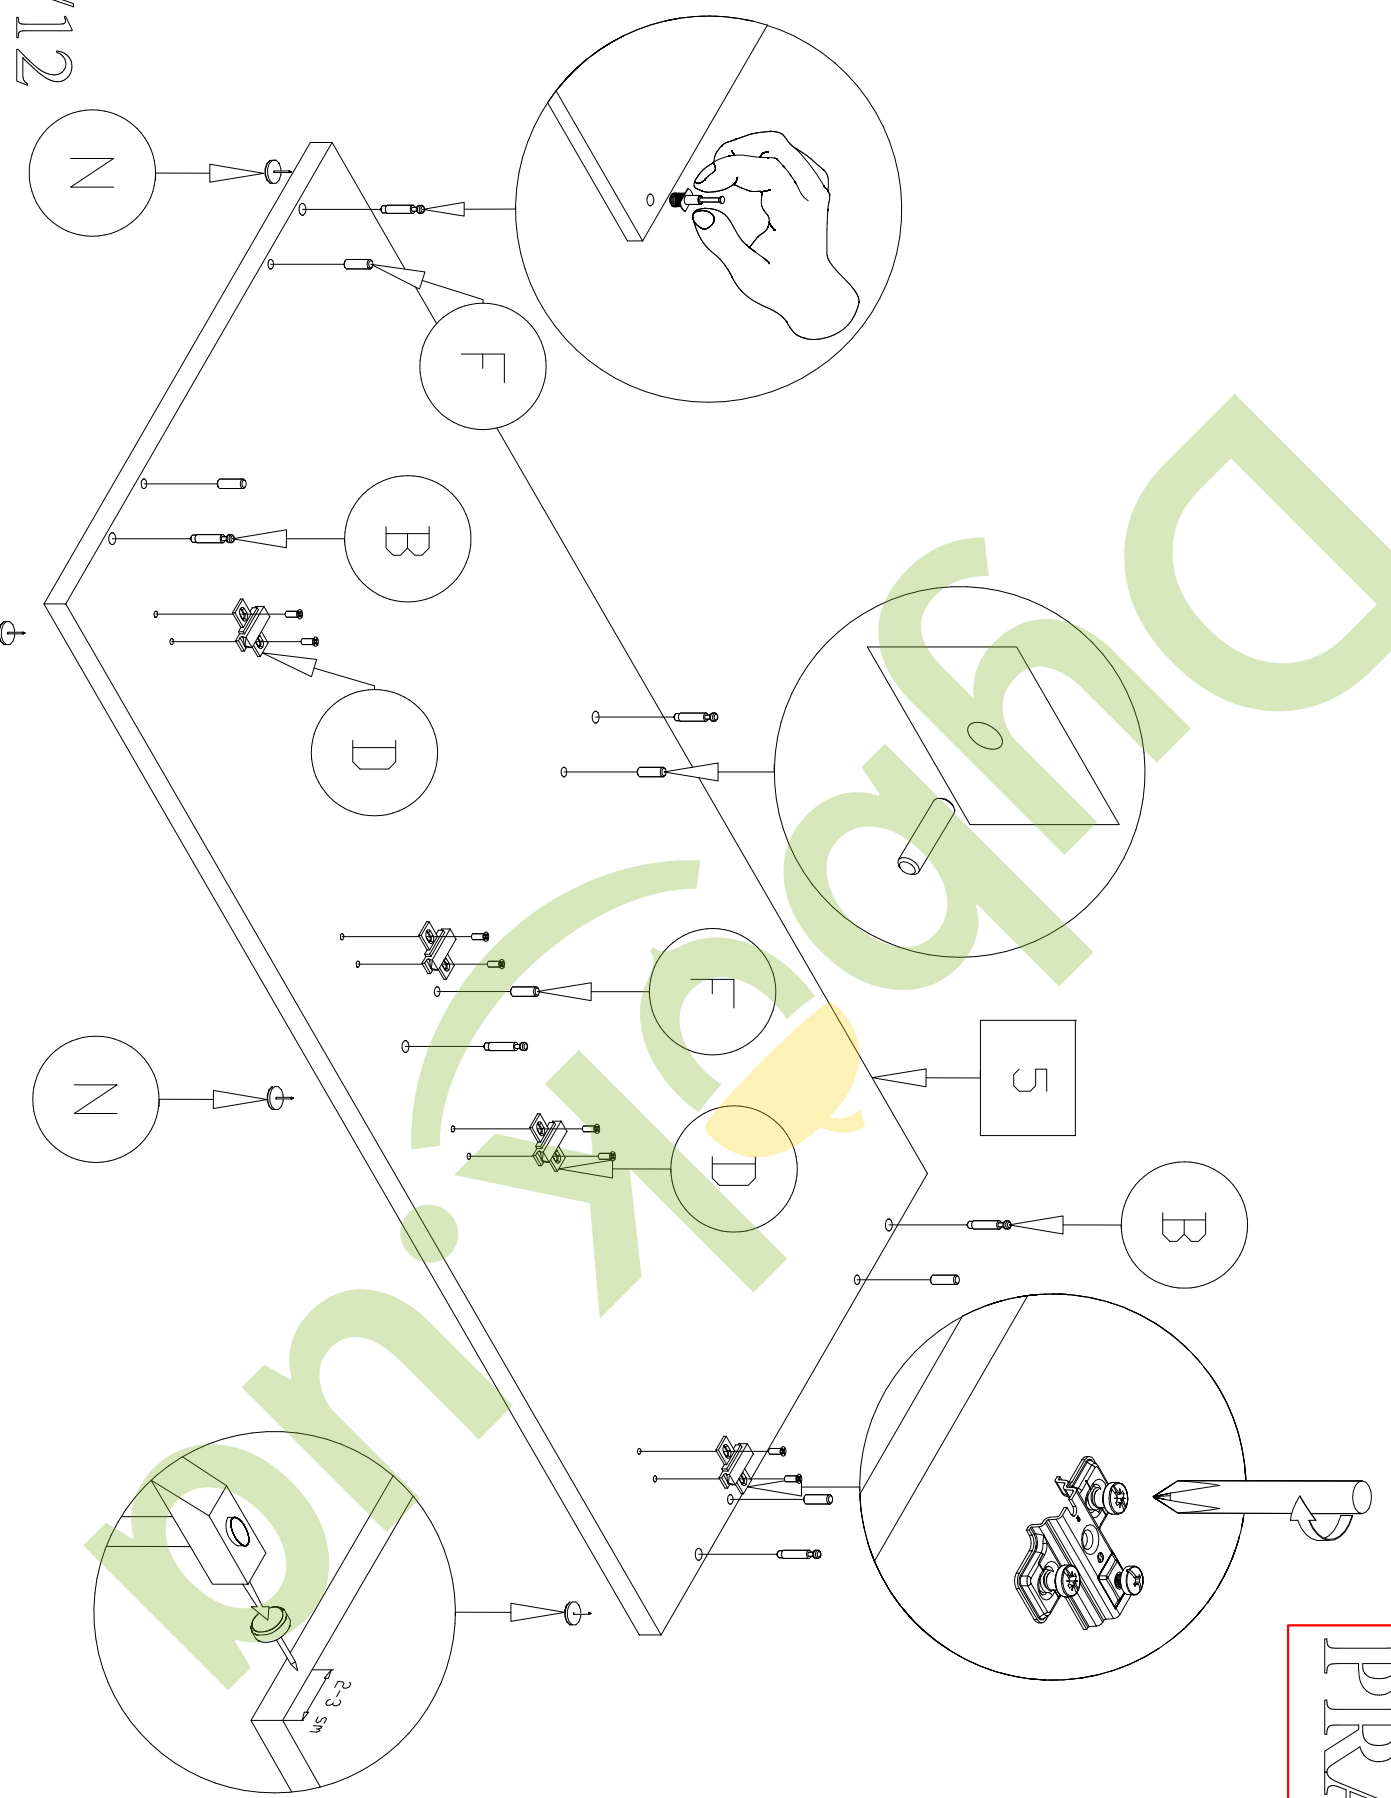

Complete set of packings

“PRAGA”

PEDESTAL

The instruction of installation

Dimensional section (1 segments)

Length 1202 mm

Height 408 mm

Depth 541 mm

embawood

PACK LIST

Length	Width	Amount	Detailed number
370	490	3	1-2-3
1202	490	1	4
1202	538	1	5
574	480	1	6
596	380	2	7-8
1196	404	1	9
THE SPARE PART			-

GENERAL VIEW OF THE SPARE PARTS

PRAAGA

PRAGGA