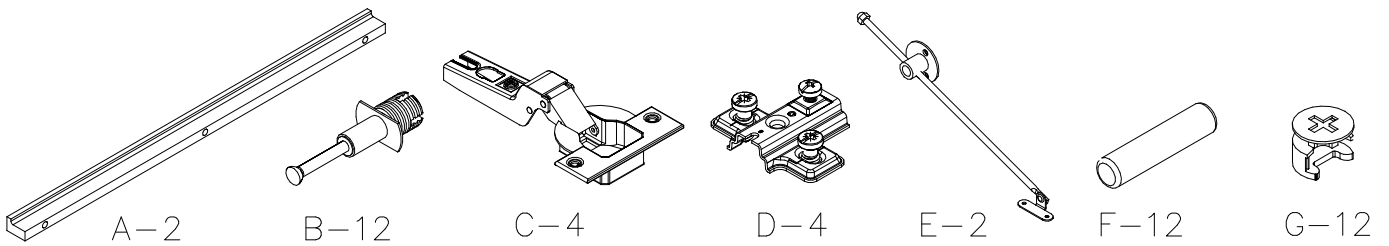

Complete set of packings

“PRAGA”

PEDESTAL

The instruction of installation

Dimensional section (1 segments)

Length 1202 mm

Height 408 mm

Depth 541 mm

embawood

PACK LIST

Length	Width	Amount	Detailed number
370	490	3	1-2-3
1202	490	1	4
1202	538	1	5
574	480	1	6
596	380	2	7-8
1196	404	1	9
THE SPARE PART			-

GENERAL VIEW OF THE SPARE PARTS

PRAAGA

PRAGGA