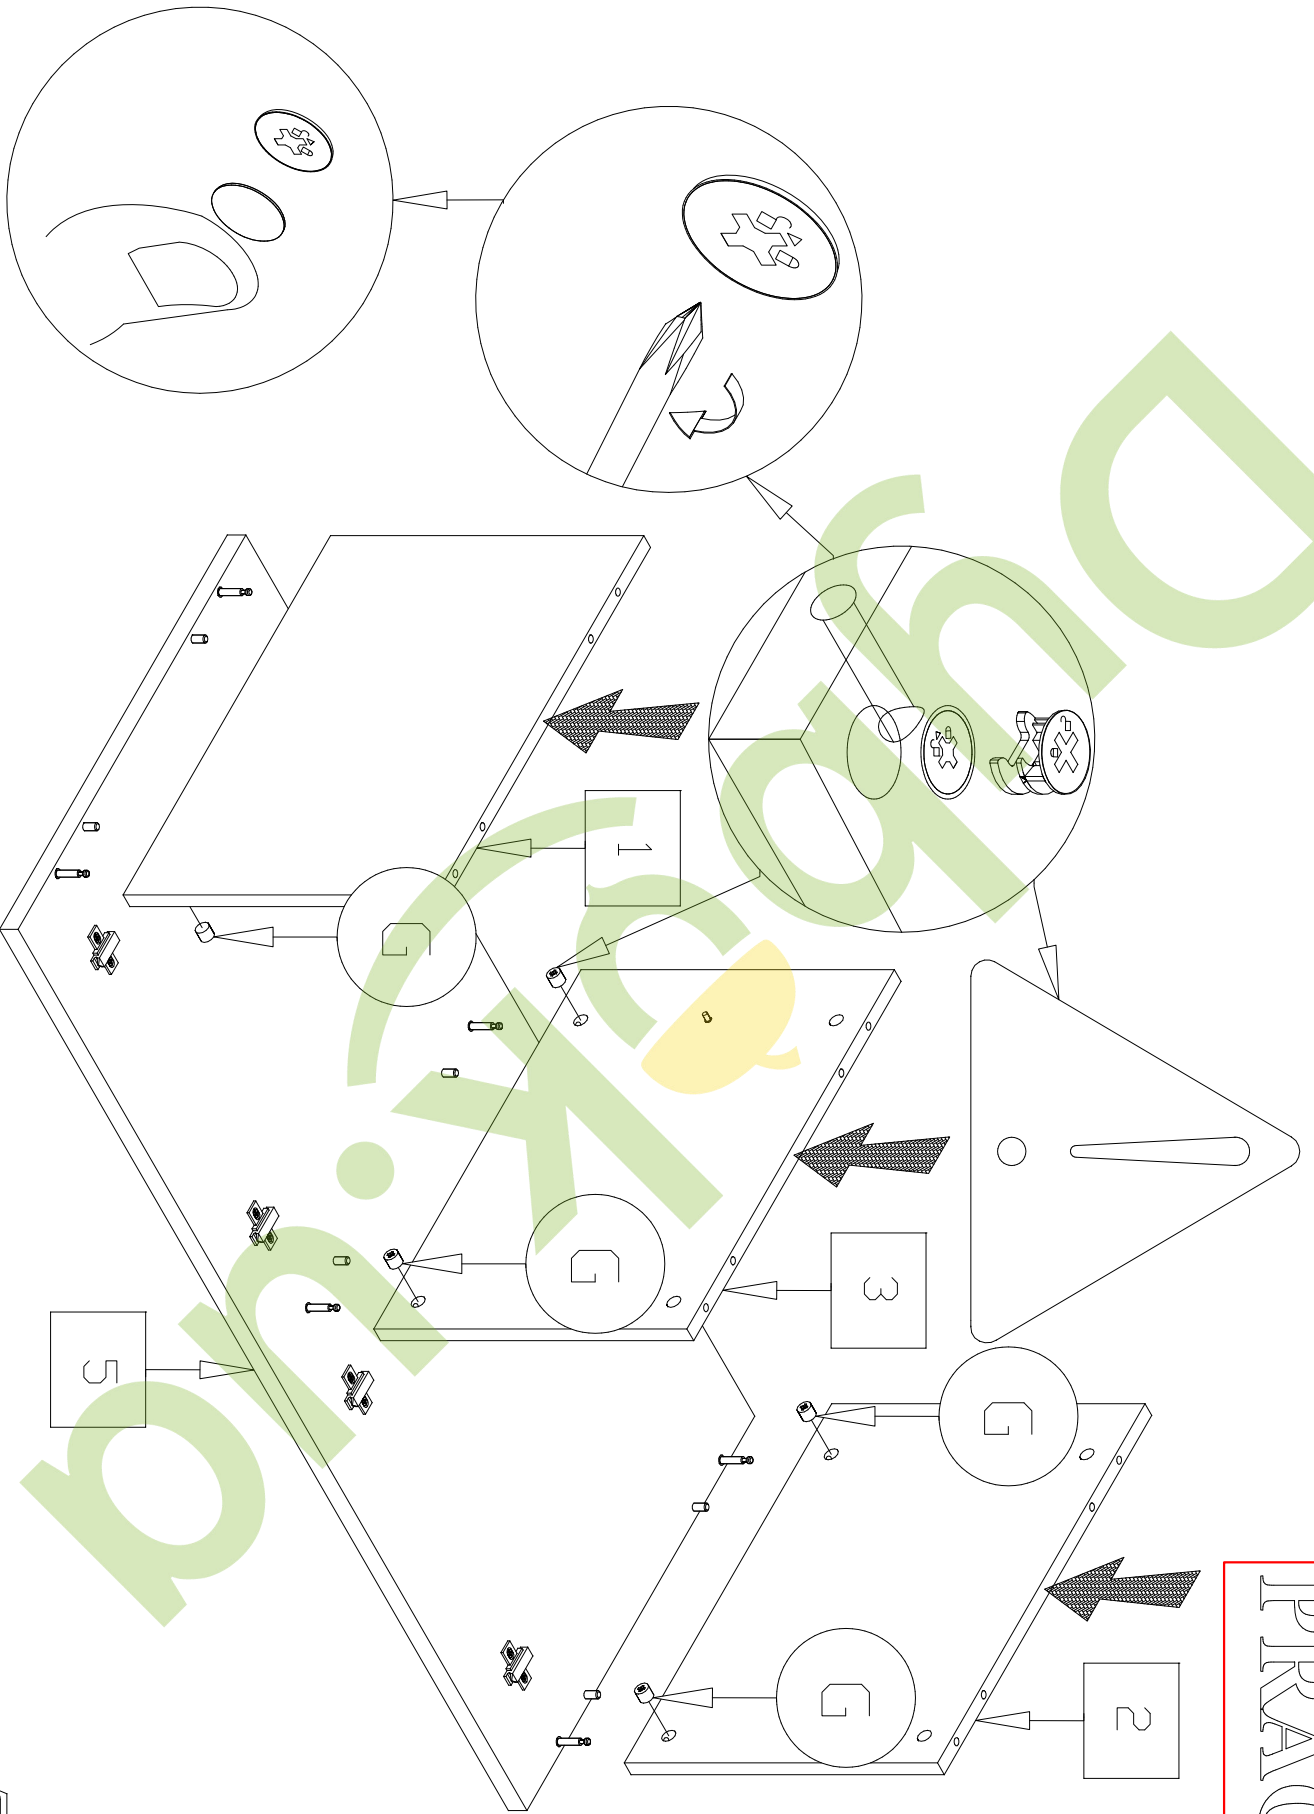

Complete set of packings

“PRAGA”

PEDESTAL

The instruction of installation

Dimensional section (1 segments)

Length 1202 mm

Height 408 mm

Depth 541 mm

embawood

PACK LIST

Length	Width	Amount	Detailed number
370	490	3	1-2-3
1202	490	1	4
1202	538	1	5
574	480	1	6
596	380	2	7-8
1196	404	1	9
THE SPARE PART			-

GENERAL VIEW OF THE SPARE PARTS

PRAAGA

PRAGGA