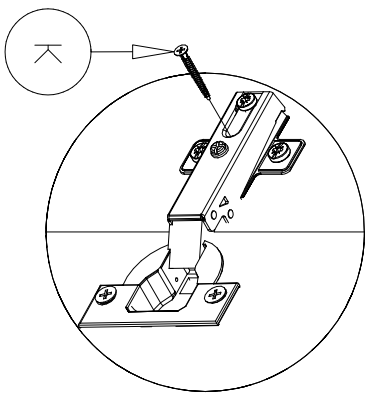

Complete set of packings

“PRAGA”

PEDESTAL

The instruction of installation

Dimensional section (1 segments)

Length 1202 mm

Height 408 mm

Depth 541 mm

embawood

PACK LIST

Length	Width	Amount	Detailed number
370	490	3	1-2-3
1202	490	1	4
1202	538	1	5
574	480	1	6
596	380	2	7-8
1196	404	1	9
THE SPARE PART			-

GENERAL VIEW OF THE SPARE PARTS

PRAAGA

PRAGGA