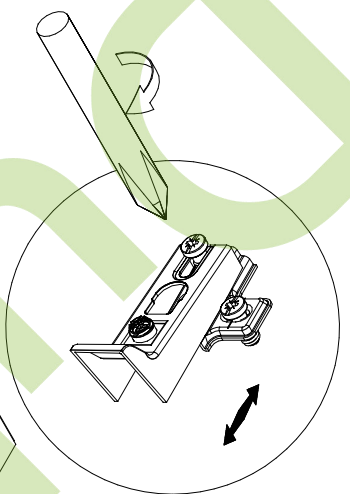

Complete set of packings

“PRAGA”

PEDESTAL

The instruction of installation

Dimensional section (1 segments)

Length 1202 mm

Height 408 mm

Depth 541 mm

embawood

PACK LIST

Length	Width	Amount	Detailed number
370	490	3	1-2-3
1202	490	1	4
1202	538	1	5
574	480	1	6
596	380	2	7-8
1196	404	1	9
THE SPARE PART			-

GENERAL VIEW OF THE SPARE PARTS

PRAAGA

PRAGGA