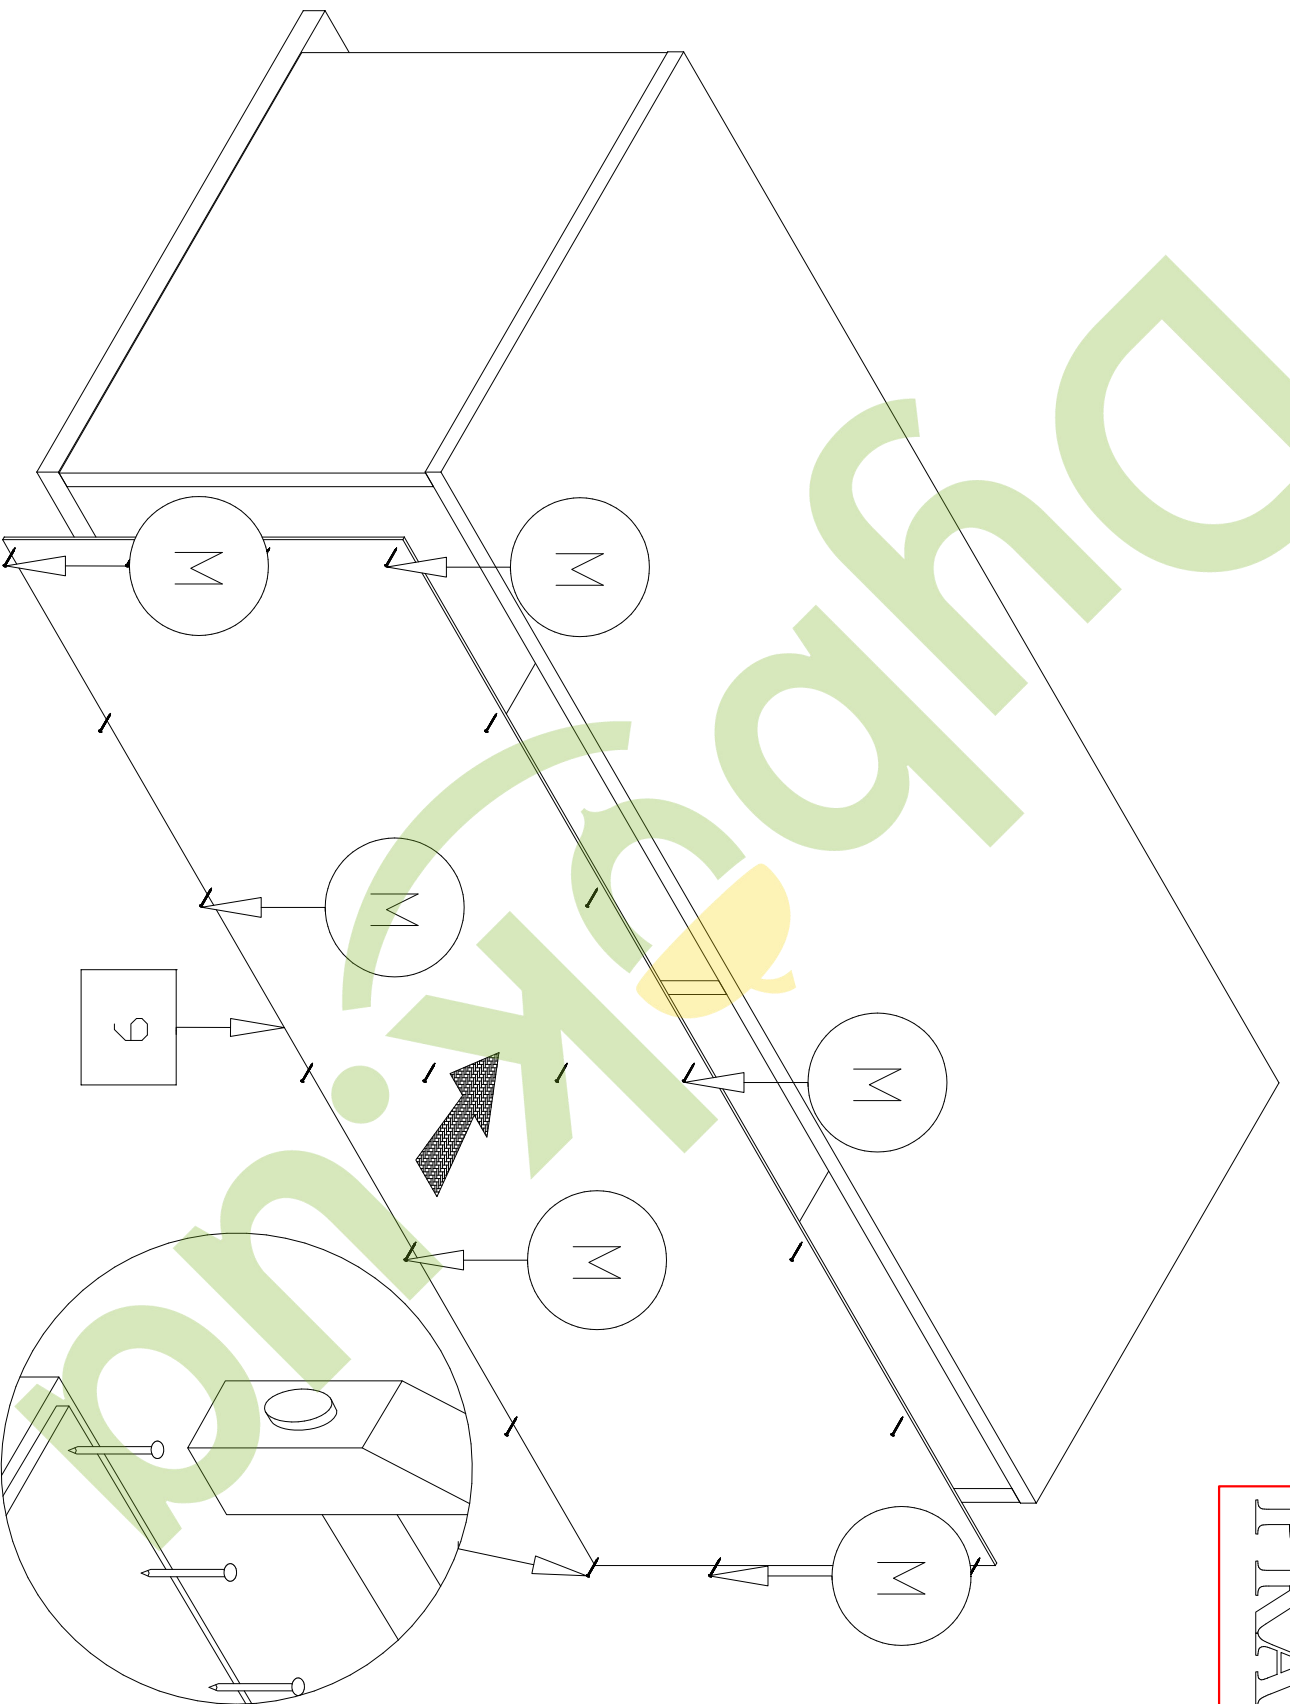

Complete set of packings

“PRAGA”

PEDESTAL

The instruction of installation

Dimensional section (1 segments)

Length 1202 mm

Height 408 mm

Depth 541 mm

embawood

PACK LIST

Length	Width	Amount	Detailed number
370	490	3	1-2-3
1202	490	1	4
1202	538	1	5
574	480	1	6
596	380	2	7-8
1196	404	1	9
THE SPARE PART			-

GENERAL VIEW OF THE SPARE PARTS

PRAAGA

PRAGGA