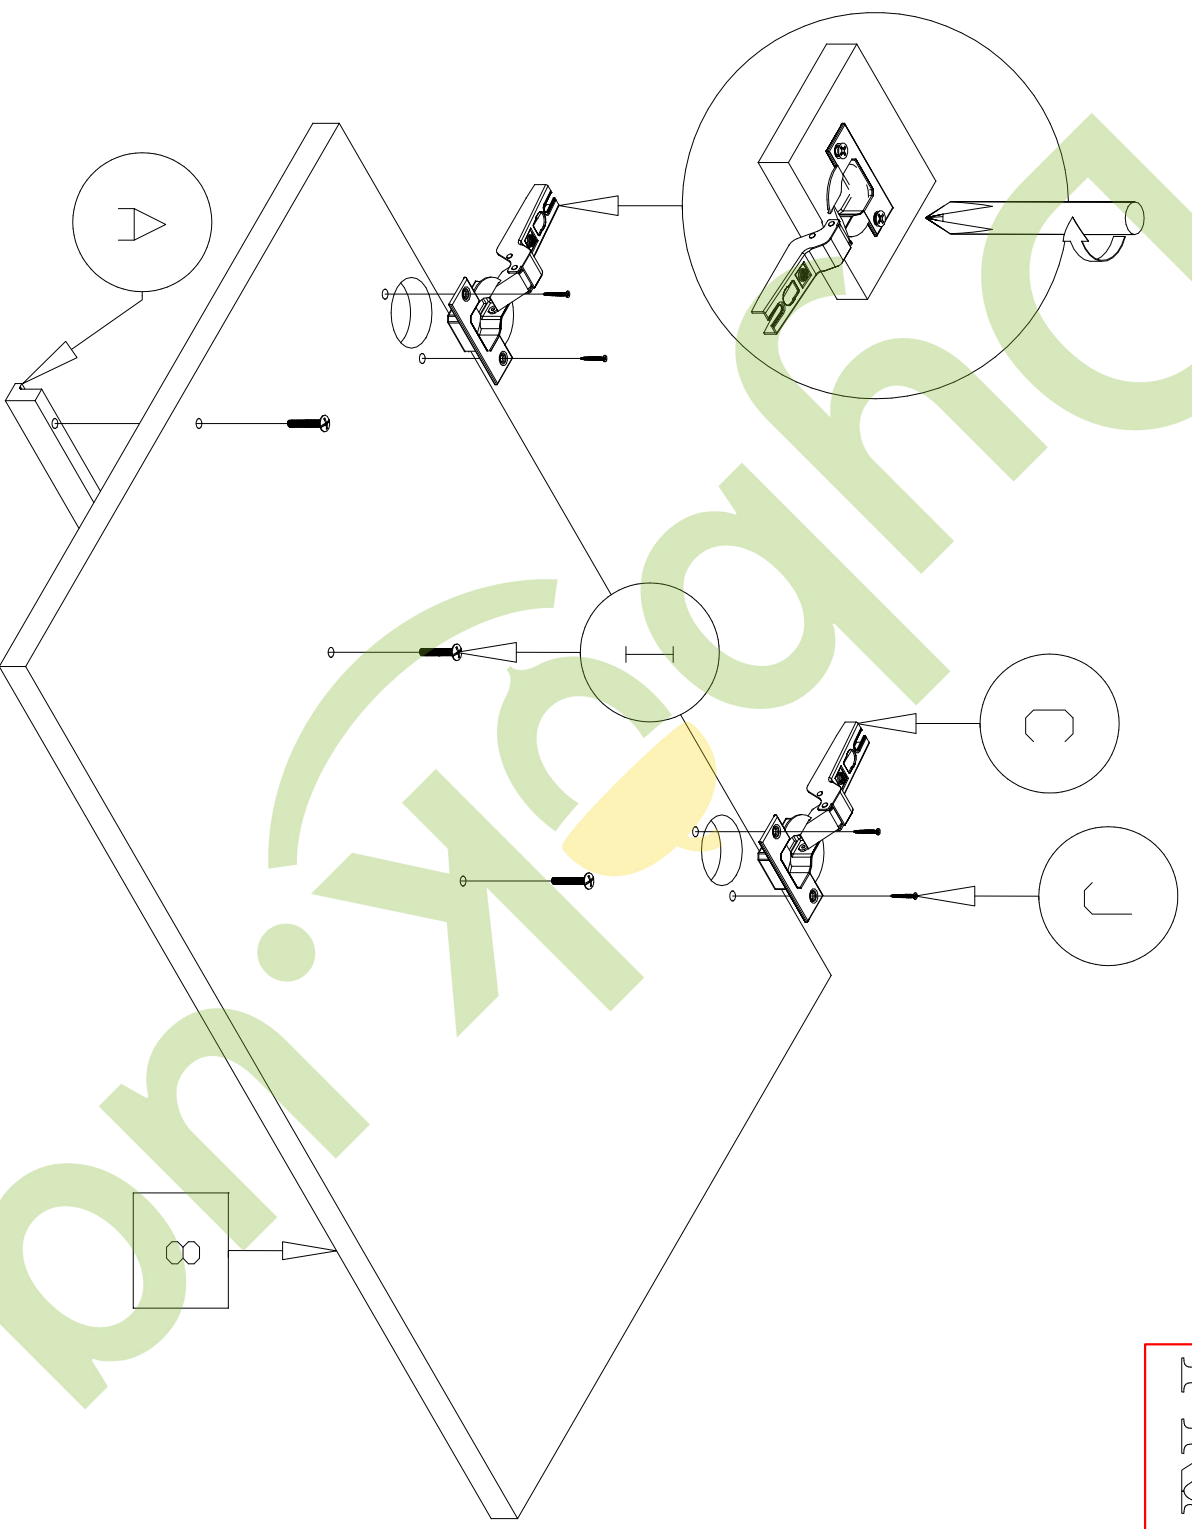

Complete set of packings

“PRAGA”

PEDESTAL

The instruction of installation

Dimensional section (1 segments)

Length 1202 mm

Height 408 mm

Depth 541 mm

embawood

PACK LIST

Length	Width	Amount	Detailed number
370	490	3	1-2-3
1202	490	1	4
1202	538	1	5
574	480	1	6
596	380	2	7-8
1196	404	1	9
THE SPARE PART			-

GENERAL VIEW OF THE SPARE PARTS

PRAAGA

PRAGGA