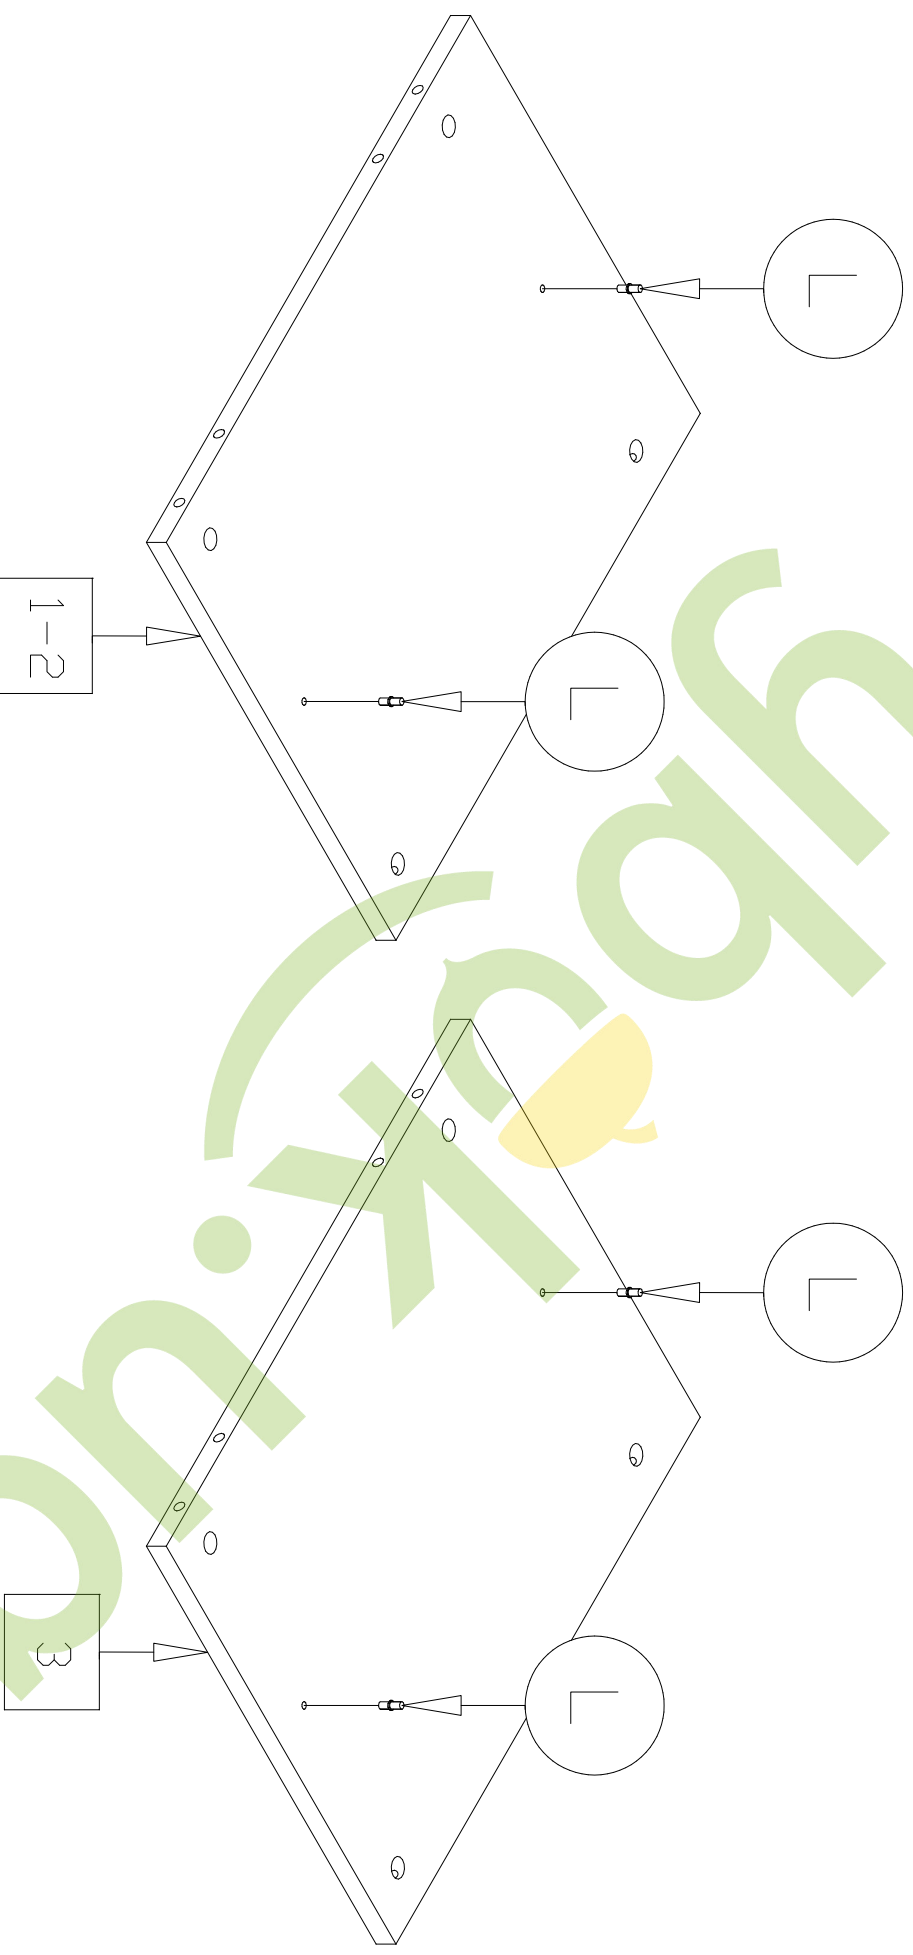

Complete set of packings

“PRAGA”

PEDESTAL

The instruction of installation

Dimensional section (1 segments)

Length 1202 mm

Height 408 mm

Depth 541 mm

embawood

PACK LIST

Length	Width	Amount	Detailed number
370	490	3	1-2-3
1202	490	1	4
1202	538	1	5
574	480	1	6
596	380	2	7-8
1196	404	1	9
THE SPARE PART			-

GENERAL VIEW OF THE SPARE PARTS

PRAAGA

PRAGGA