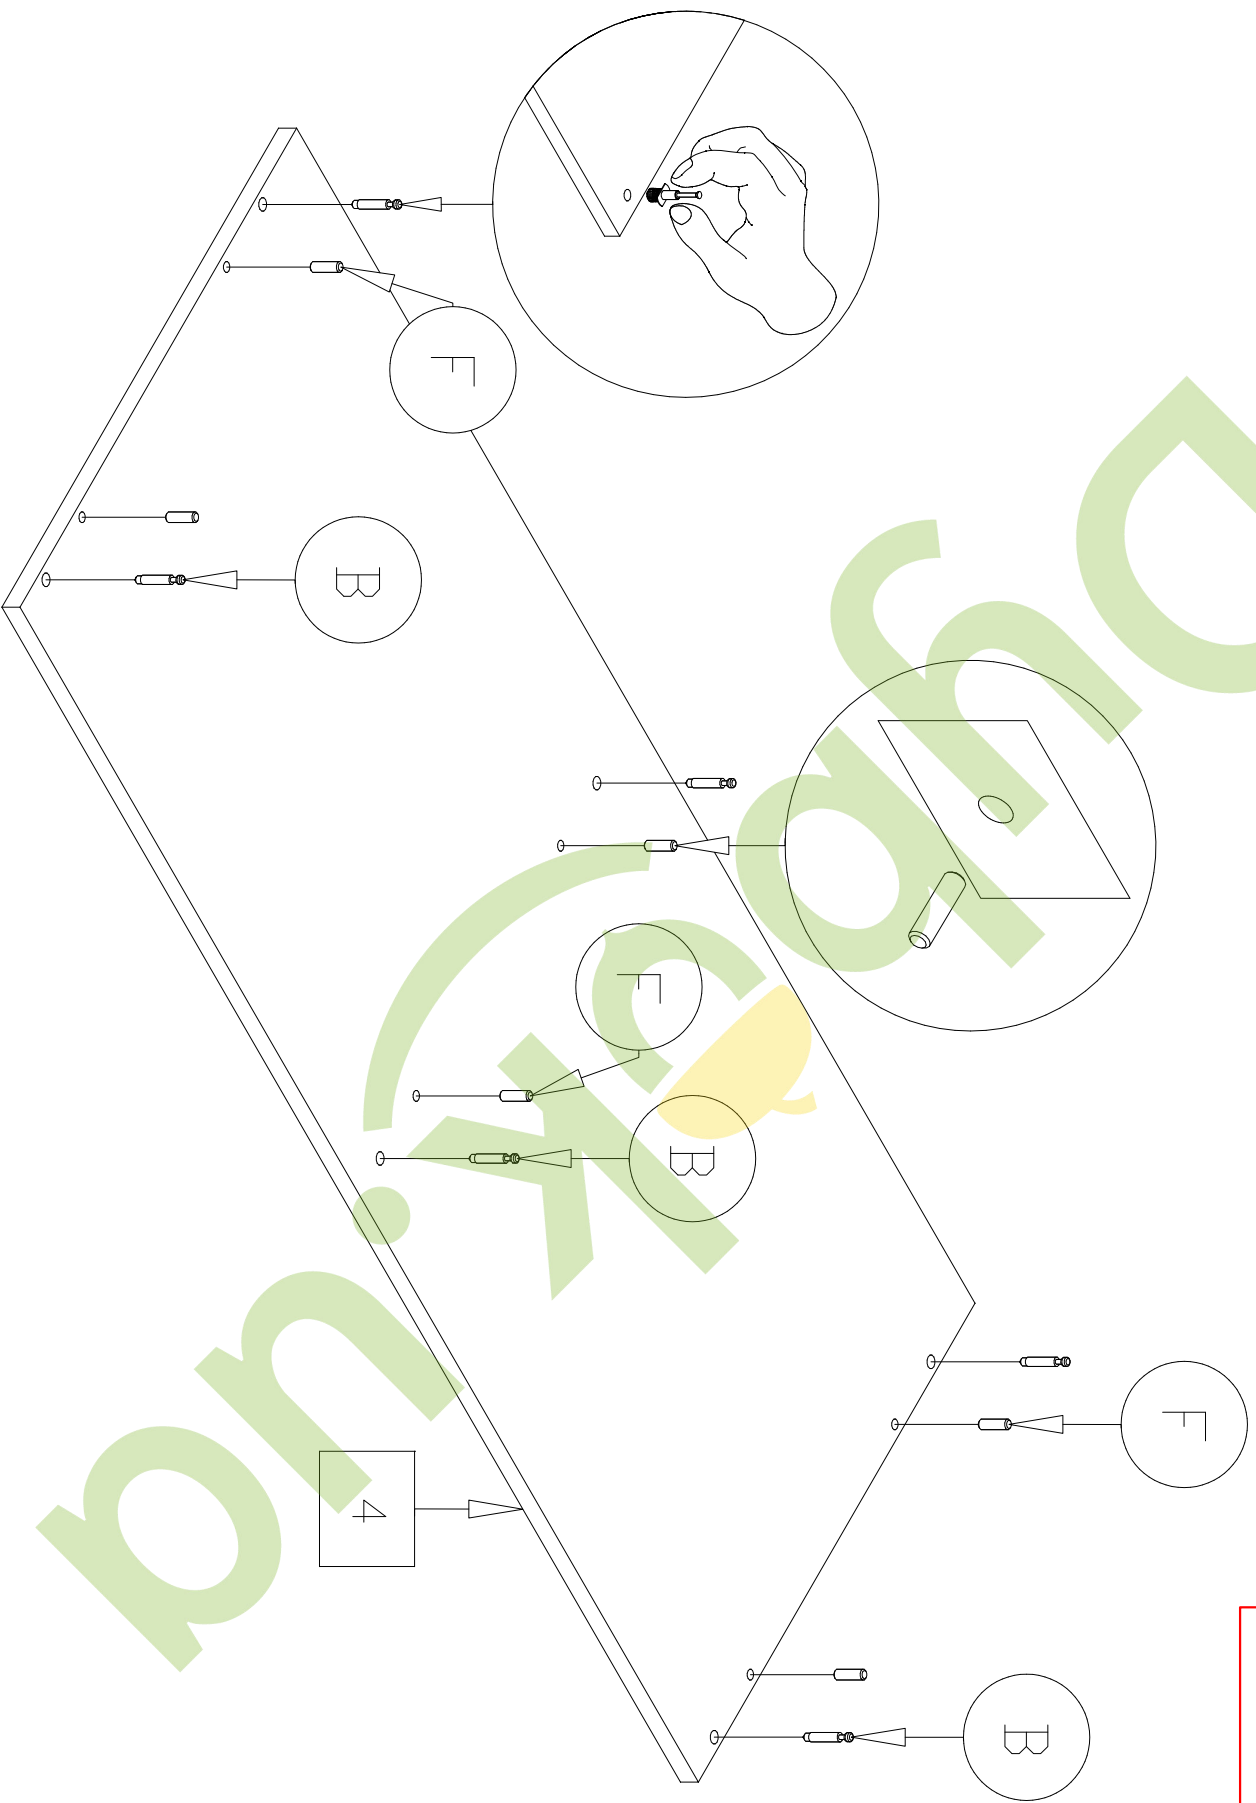

Complete set of packings

“PRAGA”

PEDESTAL

The instruction of installation

Dimensional section (1 segments)

Length 1202 mm

Height 408 mm

Depth 541 mm

embawood

PACK LIST

Length	Width	Amount	Detailed number
370	490	3	1-2-3
1202	490	1	4
1202	538	1	5
574	480	1	6
596	380	2	7-8
1196	404	1	9
THE SPARE PART			-

GENERAL VIEW OF THE SPARE PARTS

PRAAGA

PRAGGA