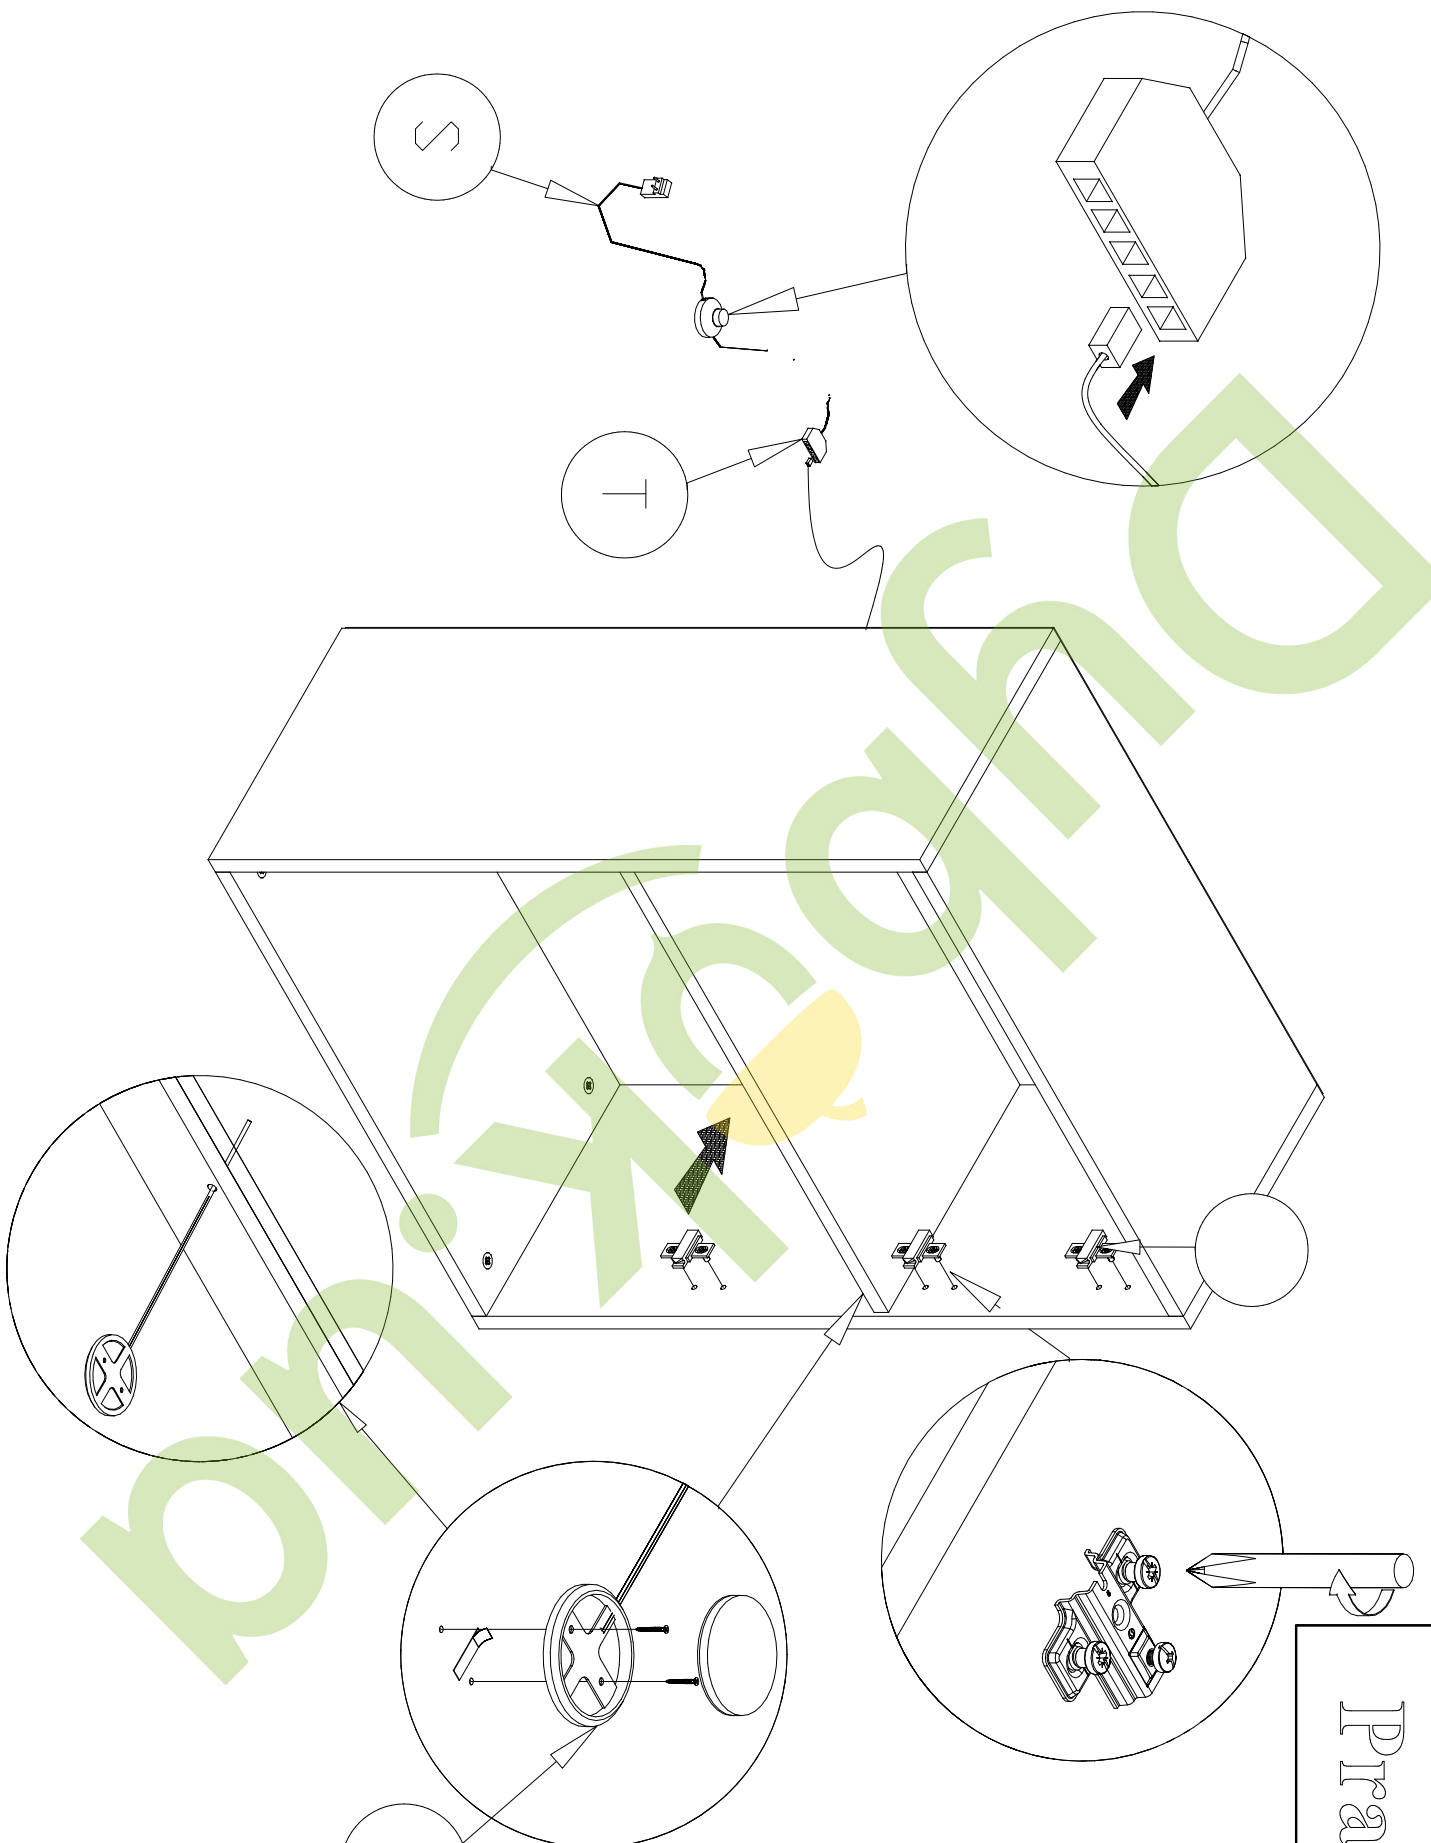

Pragga

8/12