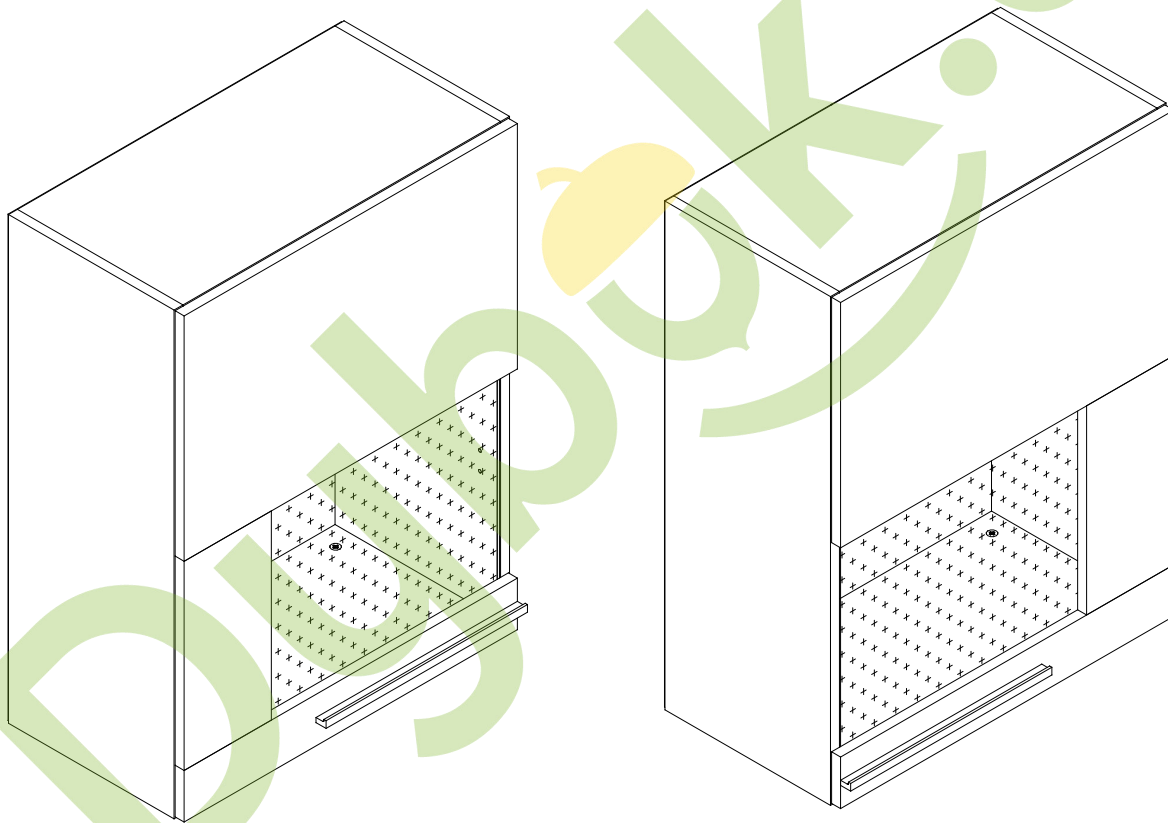

Complete set of packings

“PRAQA”

SUSPENDED GLASS CASE

The instruction of installation

Dimensional section (1 segments)

Length 600 mm

Height 788 mm

Depth 317 mm

embawood

PACK LIST

Length	Width	Amount	Detailed number
788	296	2	1-2
568	296	2	3-4
568	291	1	5
784	297	2	6
H-profil	L=754 mm	1	7
THE SPARE PART			-
596	380	1	8
596	80	1	9
324	156	1	10
456	388	1	11

GENERAL VIEW OF THE SPARE PARTS