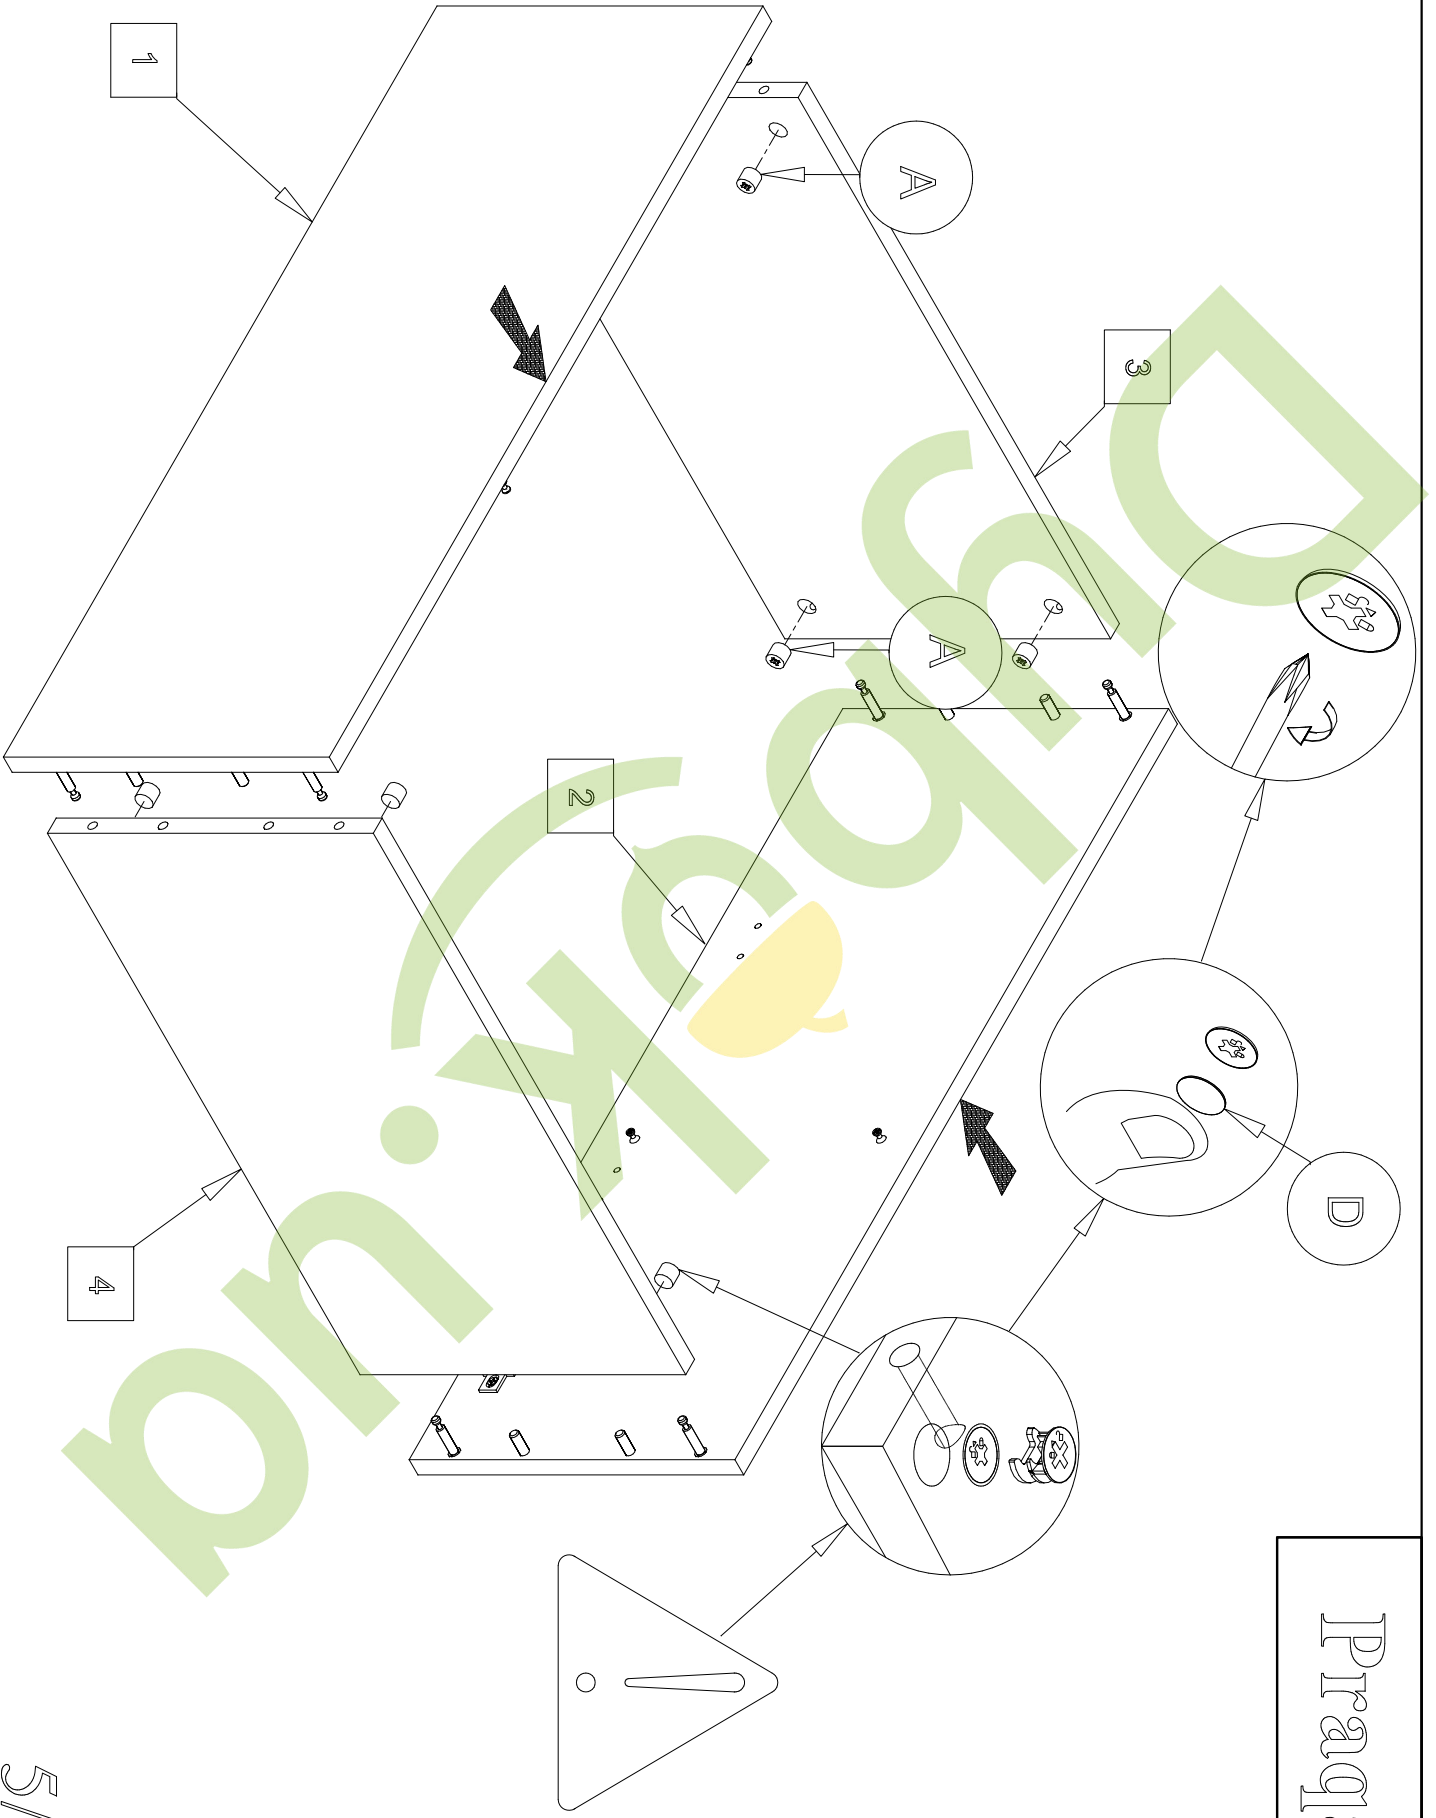

Complete set of packings

“PRAQA”

SUSPENDED GLASS CASE

The instruction of installation

Dimensional section (1 segments)

Length 600 mm

Height 788 mm

Depth 317 mm

embawood

PACK LIST

Length	Width	Amount	Detailed number
788	296	2	1-2
568	296	2	3-4
568	291	1	5
784	297	2	6
H-profil	L=754 mm	1	7
THE SPARE PART			-
596	380	1	8
596	80	1	9
324	156	1	10
456	388	1	11

GENERAL VIEW OF THE SPARE PARTS

PACK 1/2

Pragna

PACK 2/2

Pragga

4/12

Pragna

7/12

Pragga