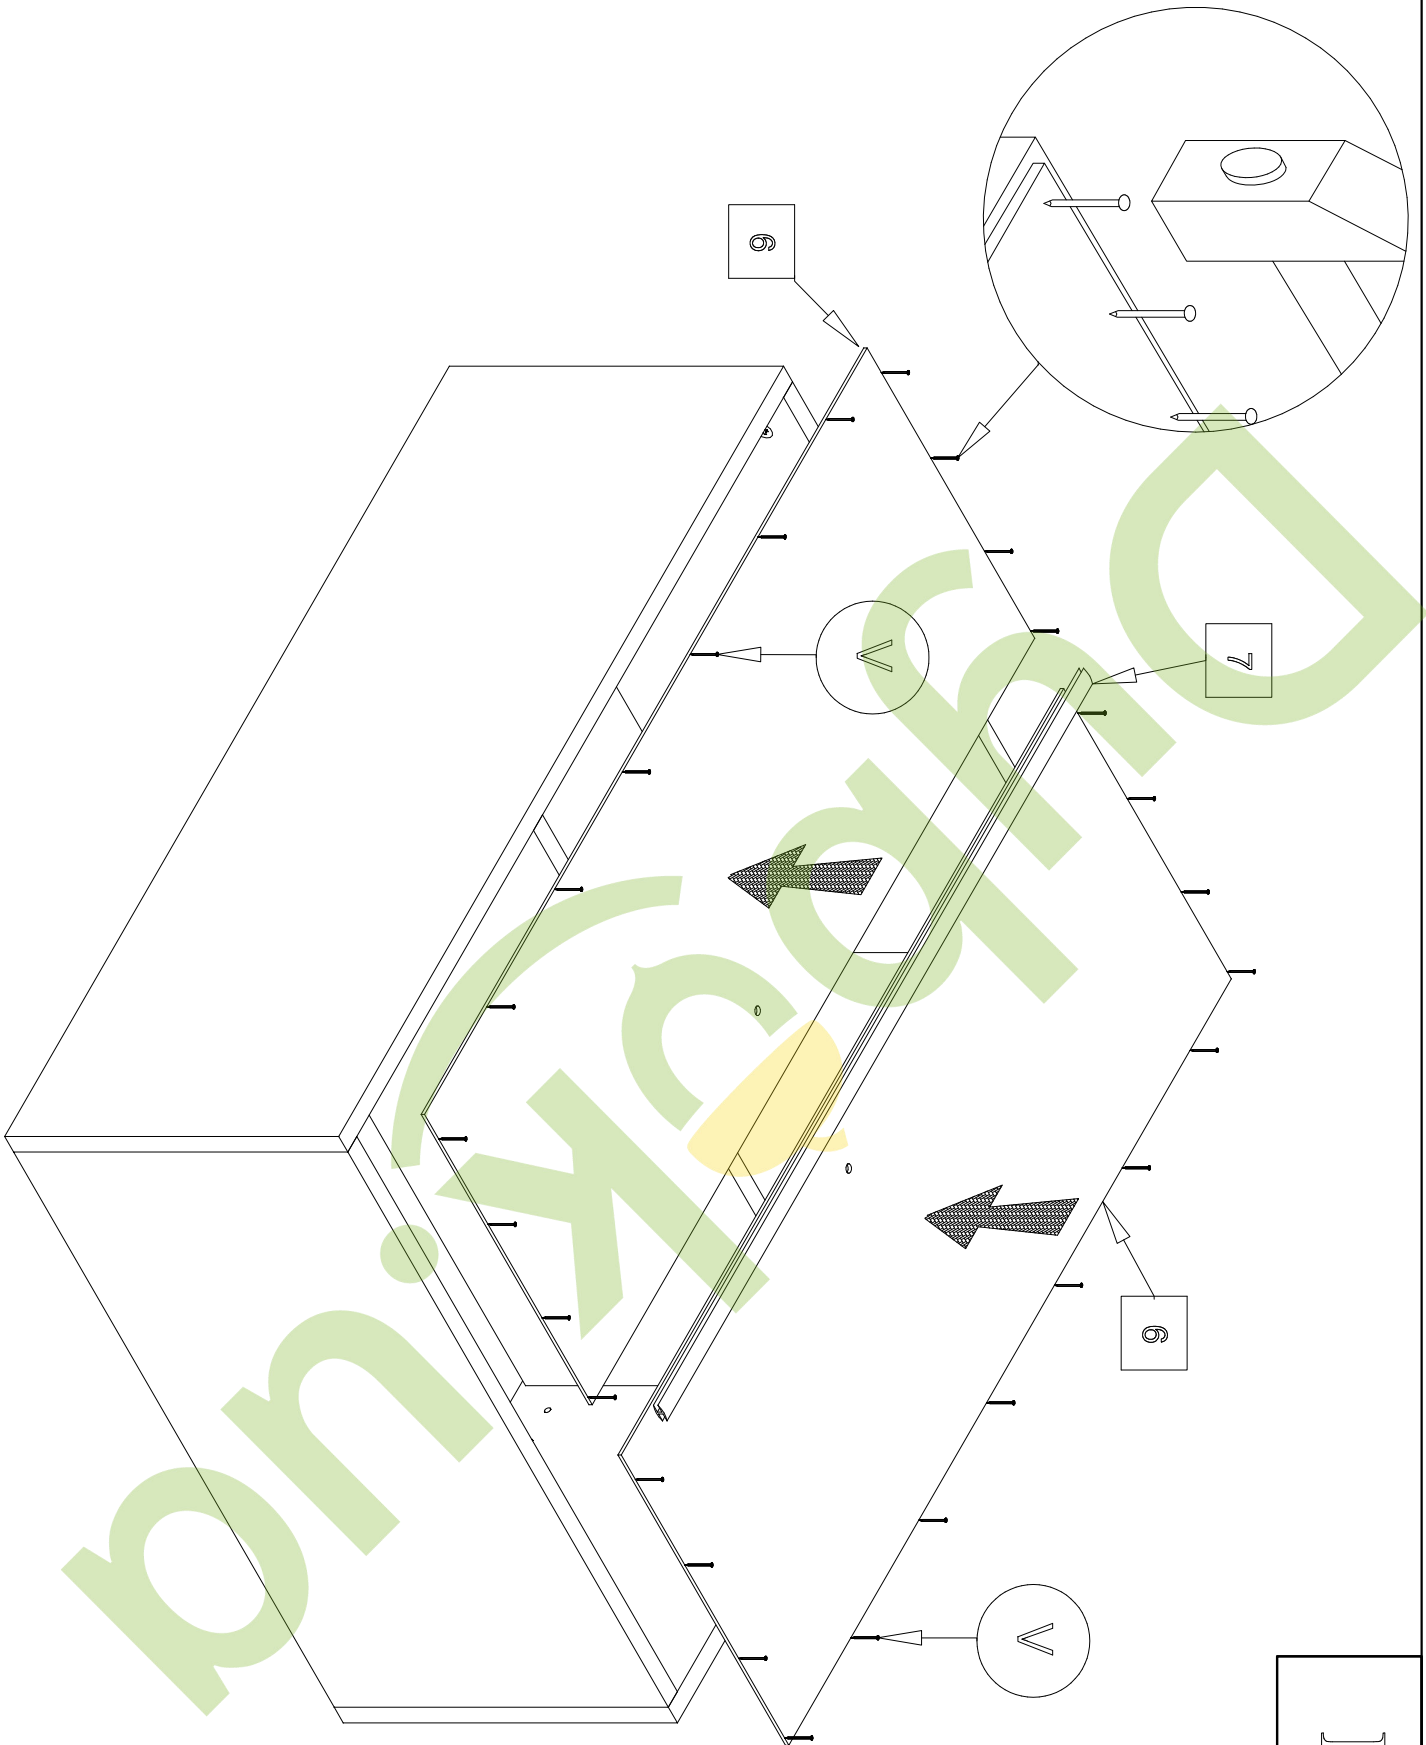

Pragna

7/12