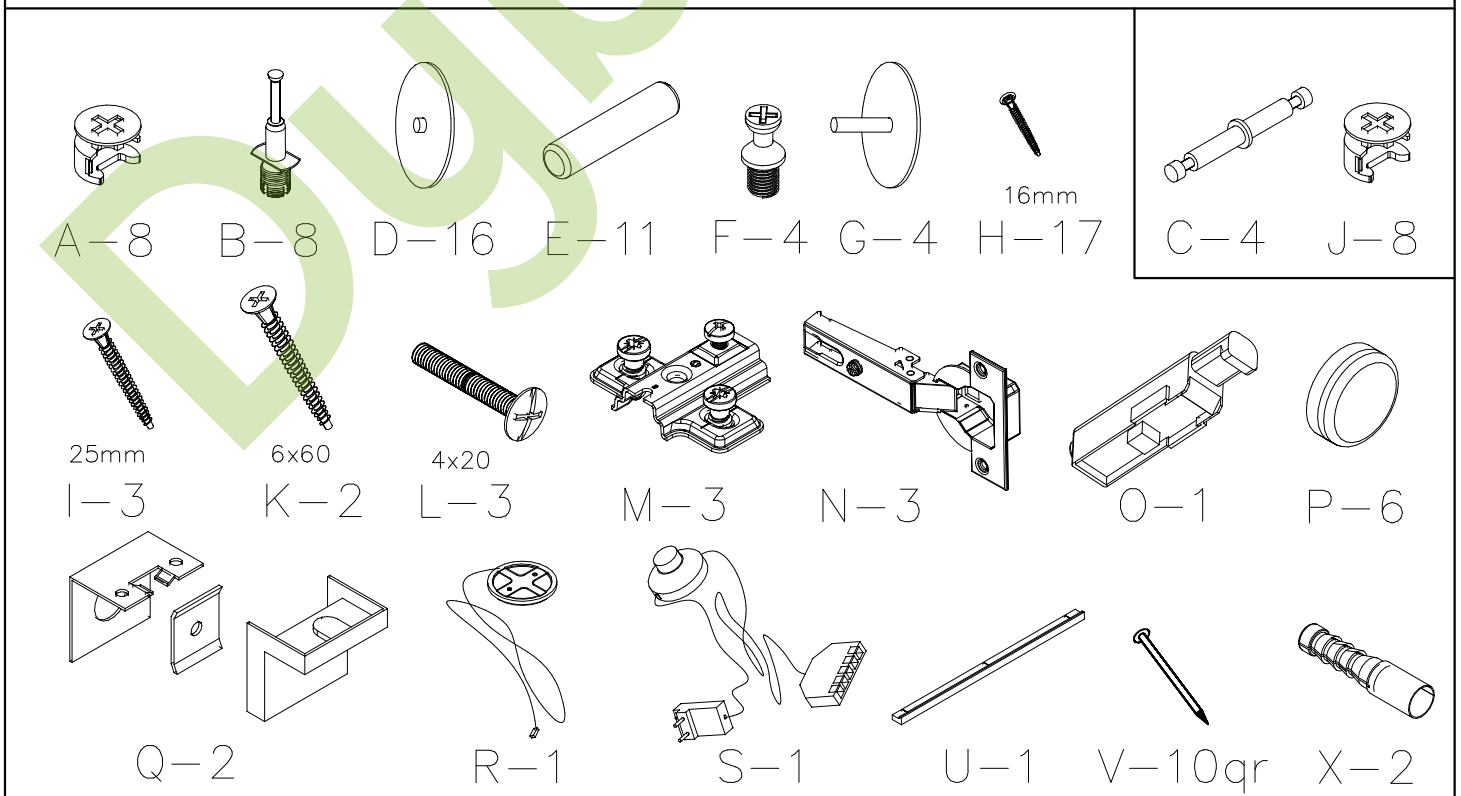

Complete set of packings

“PRAQA”

SUSPENDED GLASS CASE

The instruction of installation

Dimensional section (1 segments)

Length 600 mm

Height 788 mm

Depth 317 mm

embawood

PACK LIST

Length	Width	Amount	Detailed number
788	296	2	1-2
568	296	2	3-4
568	291	1	5
784	297	2	6
H-profil	L=754 mm	1	7
THE SPARE PART			-
596	380	1	8
596	80	1	9
324	156	1	10
456	388	1	11

GENERAL VIEW OF THE SPARE PARTS