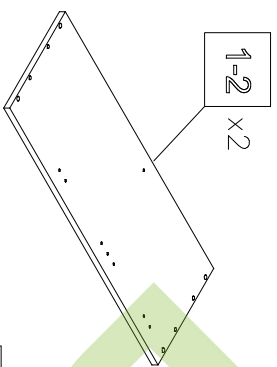

PACK 1/2

Pragna