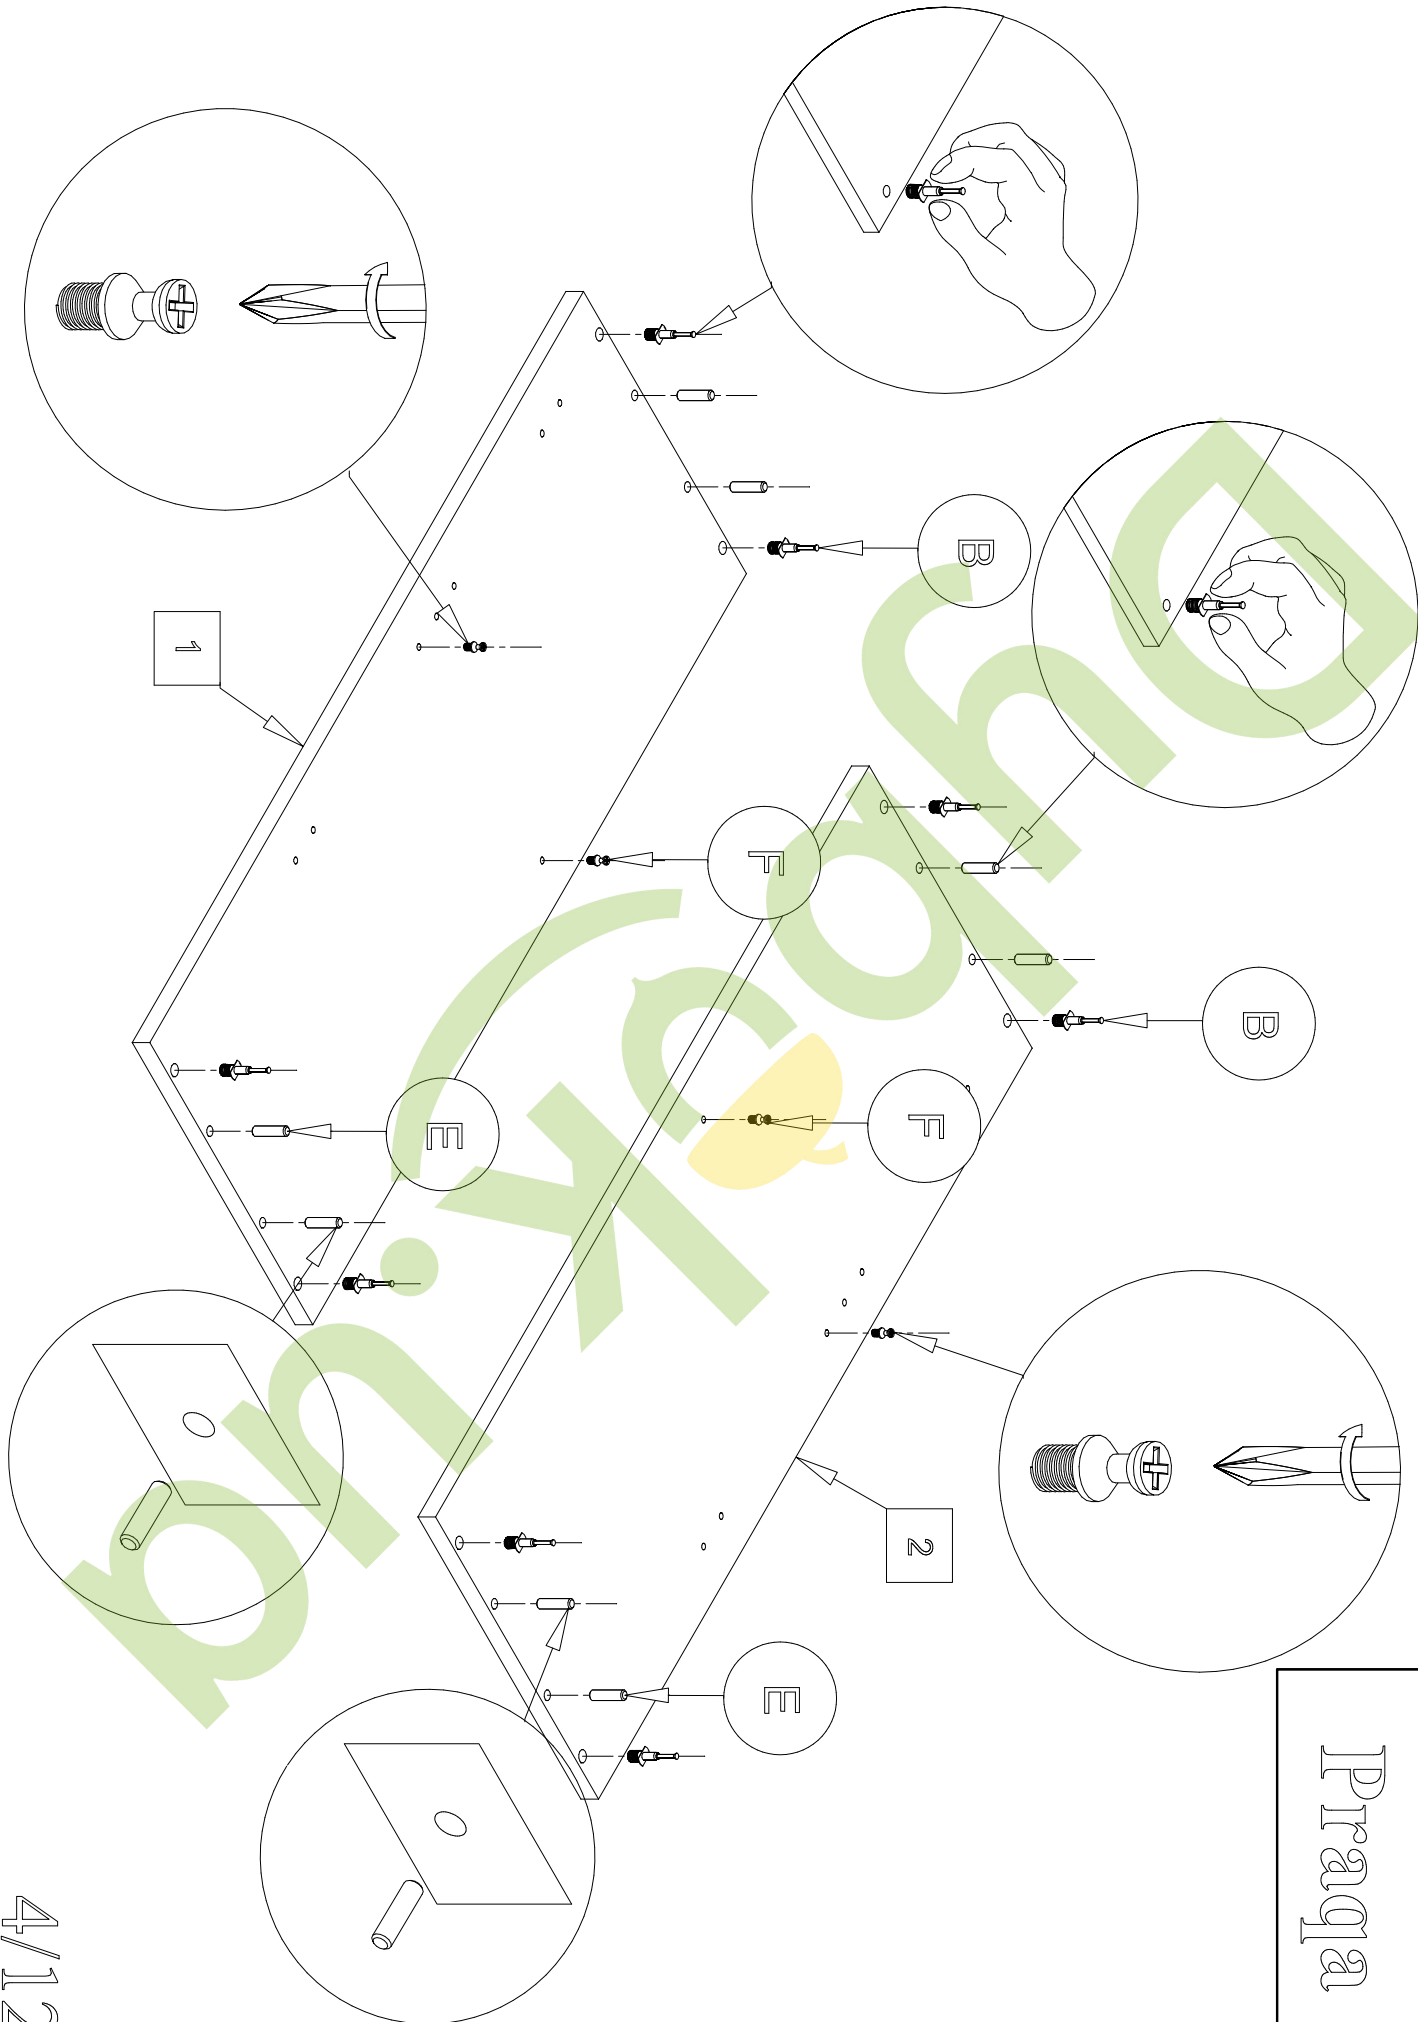

Complete set of packings

“PRAQA”

SUSPENDED GLASS CASE

The instruction of installation

Dimensional section (1 segments)

Length 600 mm

Height 788 mm

Depth 317 mm

embawood

PACK LIST

Length	Width	Amount	Detailed number
788	296	2	1-2
568	296	2	3-4
568	291	1	5
784	297	2	6
H-profil	L=754 mm	1	7
THE SPARE PART			-
596	380	1	8
596	80	1	9
324	156	1	10
456	388	1	11

GENERAL VIEW OF THE SPARE PARTS

PACK 1/2

Pragna

PACK 2/2

Pragga

4/12

Pragna

7/12

Pragga