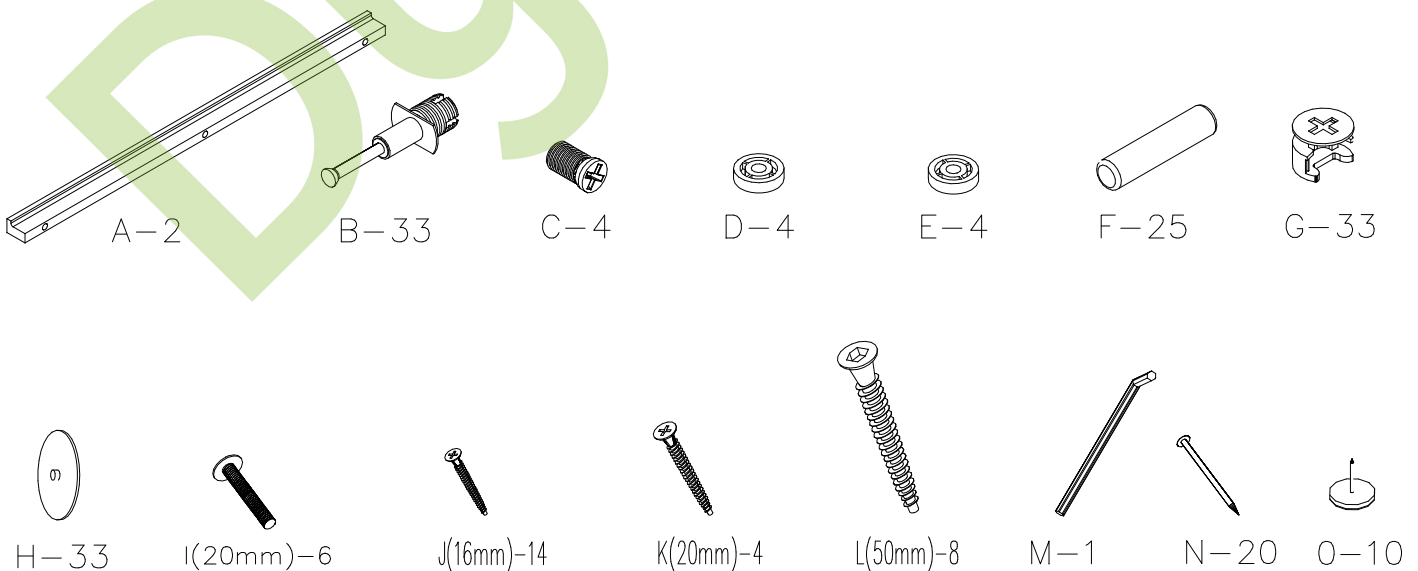

Complete set of packings

"PRAGA"

TV BASE

The instruction of installation
Dimensional section (1 segments)

Length 1402 mm

Height 408 mm

Depth 541 mm

embawood

PACK LIST

Length	Width	Amount	Detailed number
242	490	3	1-2-3
1402	490	1	4
1402	538	1	5
446	124	4	6
640	450	2	7
1396	404	1	8
ROLLER	L=450	2	9
THE SPARE PART			-
112	330	3	10
1402	330	1	11
696	252	2	12-13
610	124	2	14

GENERAL VIEW OF THE SPARE PARTS

1/2

1-2x2

3x1

4x1

5x1

6x4

7x2

8x1

9x2

2/2

10x3

11x1

12x1

13x1

14x2