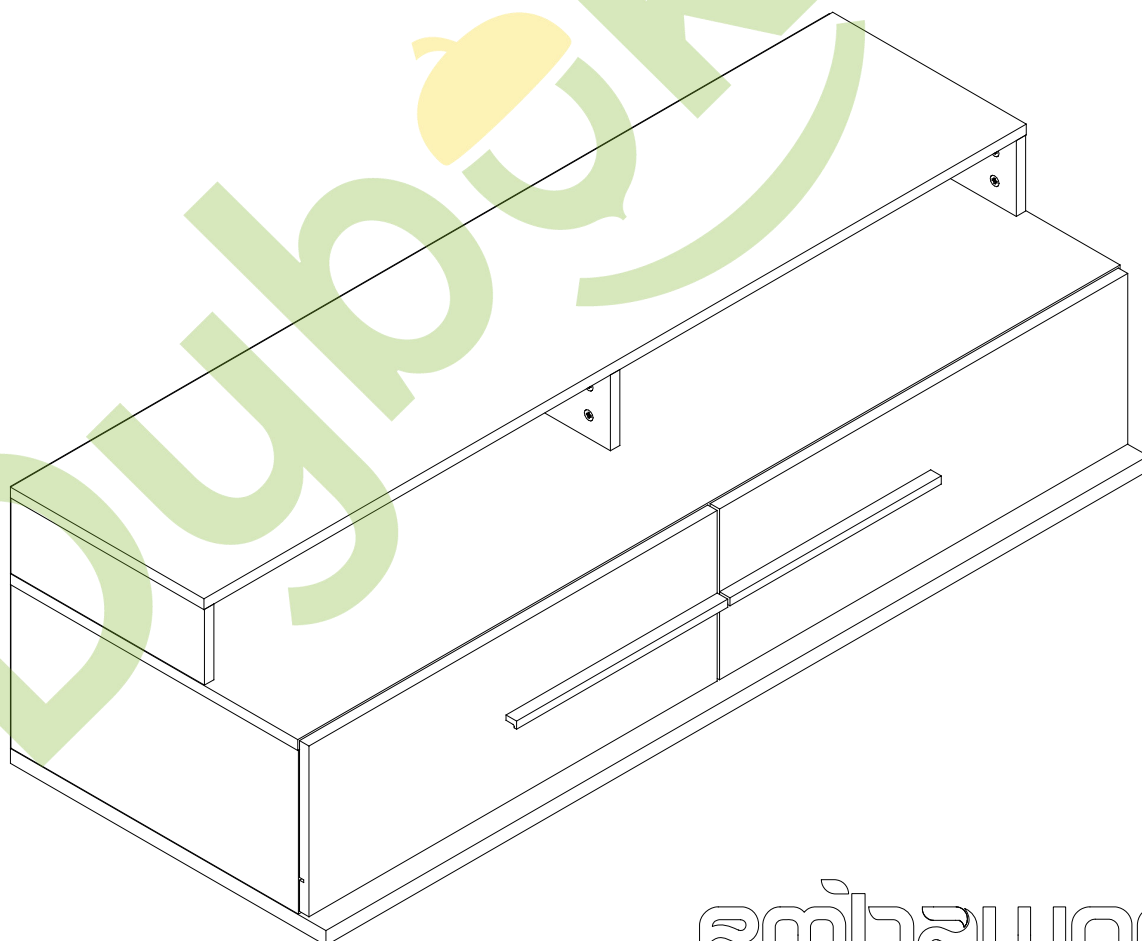

Complete set of packings

"PRAGA"

TV BASE

The instruction of installation
Dimensional section (1 segments)

Length 1402 mm

Height 408 mm

Depth 541 mm

embawood

PACK LIST

Length	Width	Amount	Detailed number
242	490	3	1-2-3
1402	490	1	4
1402	538	1	5
446	124	4	6
640	450	2	7
1396	404	1	8
ROLLER	L=450	2	9
THE SPARE PART			-
112	330	3	10
1402	330	1	11
696	252	2	12-13
610	124	2	14

GENERAL VIEW OF THE SPARE PARTS

1/2

1-2x2

3x1

4x1

5x1

6x4

7x2