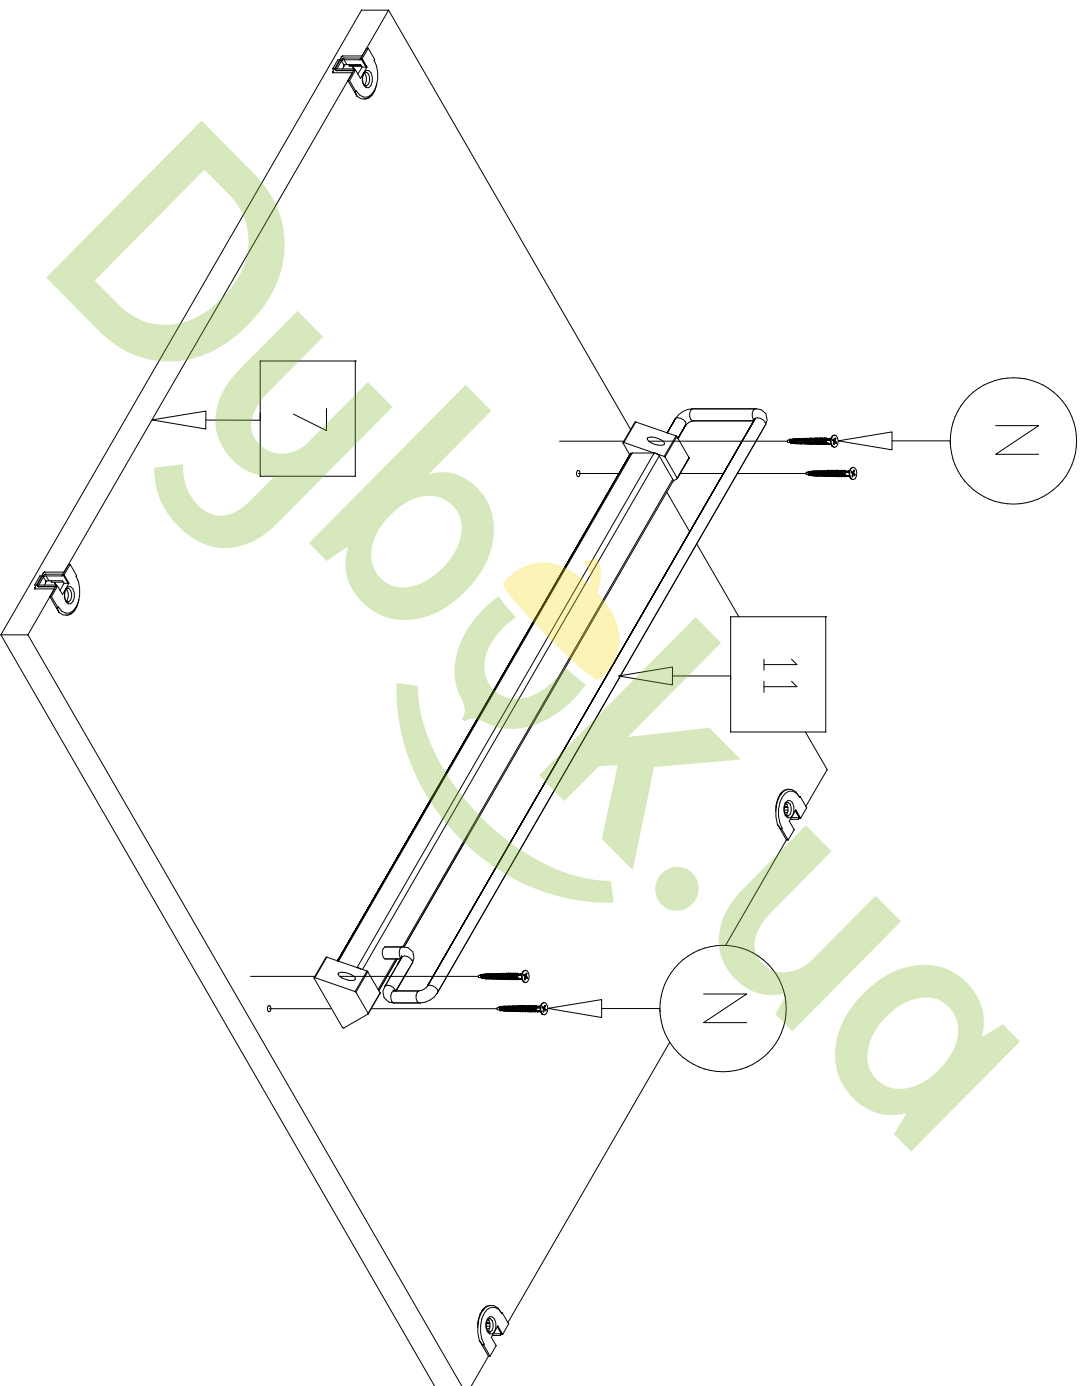

Complete set of packings

“BERLIN”

CUPBOARD

The instruction of installation
Dimensional section (1 segments)

Length 552 mm

Height 1927 mm

Depth 447 mm

embawood

PACK LIST

Length	Width	Amount	Detailed number
1858	426	2	1-2
1898	272	2	3
H-Profil	L=1856	1	4
552	444	2	5-6
518	426	1	7
800	546	1	8
800	546	1	9
546	252	1	10
PEG-Violin	L=400	1	11
THE SPARE PART			-

516	416	3	12
-----	-----	---	----

GENERAL VIEW OF THE SPARE PARTS

1-2x2

3x2

4x1

BERLIN

5-6 x 2

7 x 1

8 x 1

9 x 1

10 x 1

1/1

12 x 3

11 x 1

4/14

BERLIN

BERLIN