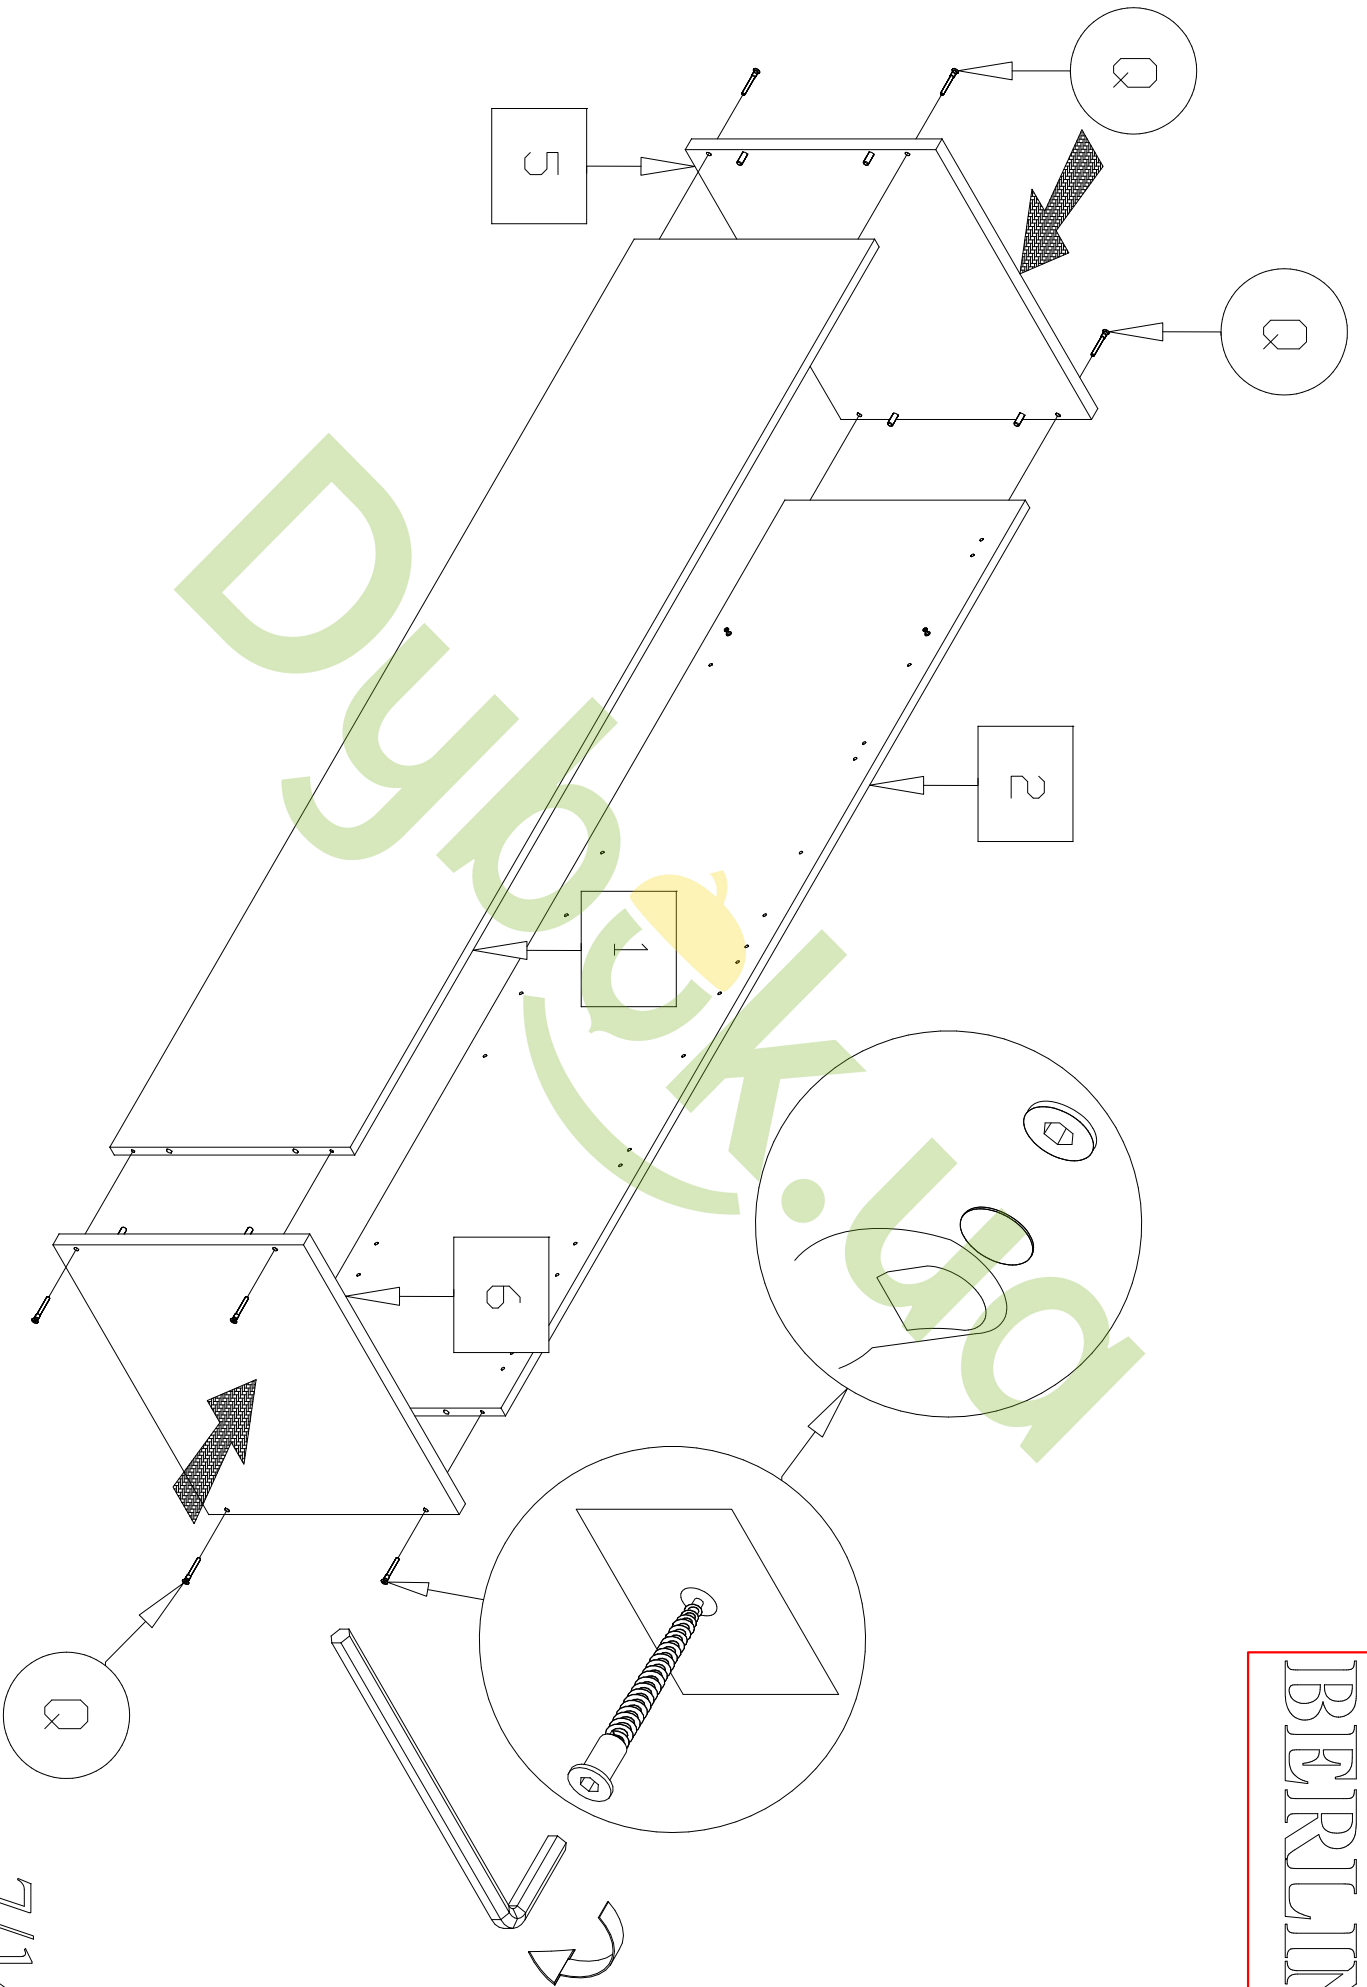

Complete set of packings

“BERLIN”

CUPBOARD

The instruction of installation
Dimensional section (1 segments)

Length 552 mm

Height 1927 mm

Depth 447 mm

embawood

PACK LIST

Length	Width	Amount	Detailed number
1858	426	2	1-2
1898	272	2	3
H-Profil	L=1856	1	4
552	444	2	5-6
518	426	1	7
800	546	1	8
800	546	1	9
546	252	1	10
PEG-Violin	L=400	1	11
THE SPARE PART			-

516	416	3	12
-----	-----	---	----

GENERAL VIEW OF THE SPARE PARTS

1-2x2

3x2

4x1

BERLIN

5-6 x 2

7 x 1

8 x 1

9 x 1

10 x 1

1/1

12 x 3

11 x 1

4/14

BERLIN

BERLIN