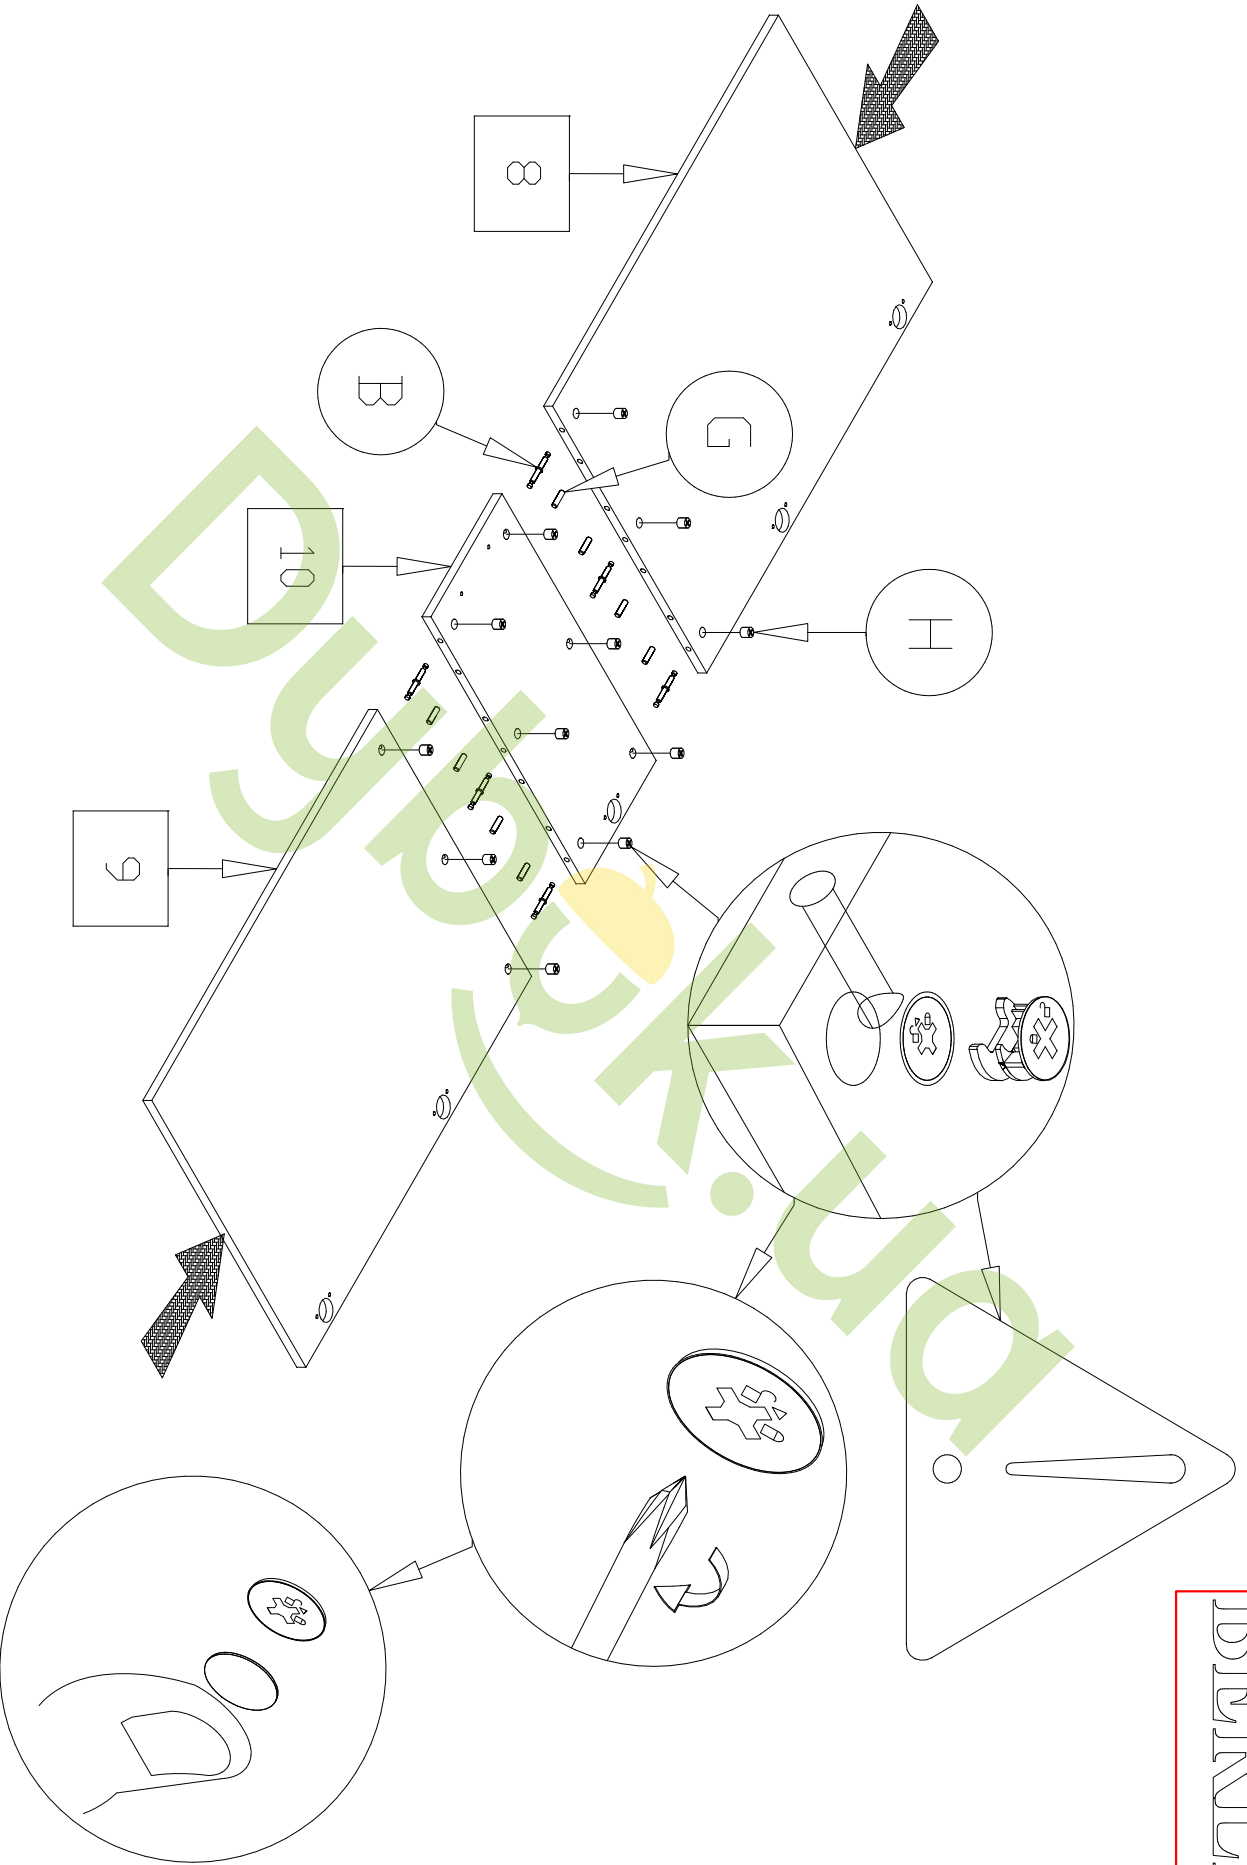

Complete set of packings

“BERLIN”

CUPBOARD

The instruction of installation
Dimensional section (1 segments)

Length 552 mm

Height 1927 mm

Depth 447 mm

embawood

PACK LIST

Length	Width	Amount	Detailed number
1858	426	2	1-2
1898	272	2	3
H-Profil	L=1856	1	4
552	444	2	5-6
518	426	1	7
800	546	1	8
800	546	1	9
546	252	1	10
PEG-Violin	L=400	1	11
THE SPARE PART			-

516	416	3	12
-----	-----	---	----

GENERAL VIEW OF THE SPARE PARTS

1-2x2

3x2

4x1

BERLIN

5-6 x 2

7 x 1

8 x 1

9 x 1

10 x 1

1/1

12 x 3

11 x 1

4/14

BERLIN

BERLIN