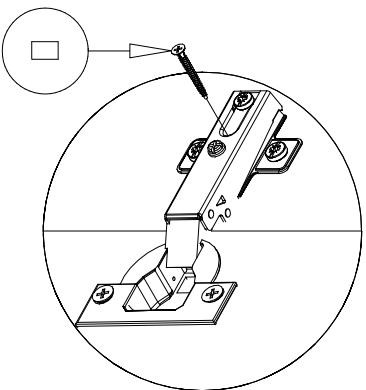

Complete set of packings

“BERLIN”

CUPBOARD

The instruction of installation
Dimensional section (1 segments)

Length 552 mm

Height 1927 mm

Depth 447 mm

embawood

GENERAL VIEW OF THE SPARE PARTS

1-2x2

3x2

4x1

BERLIN

5-6 x 2

7 x 1

8 x 1

9 x 1

10 x 1

1/1

12 x 3

11 x 1

4/14

BERLIN

BERLIN