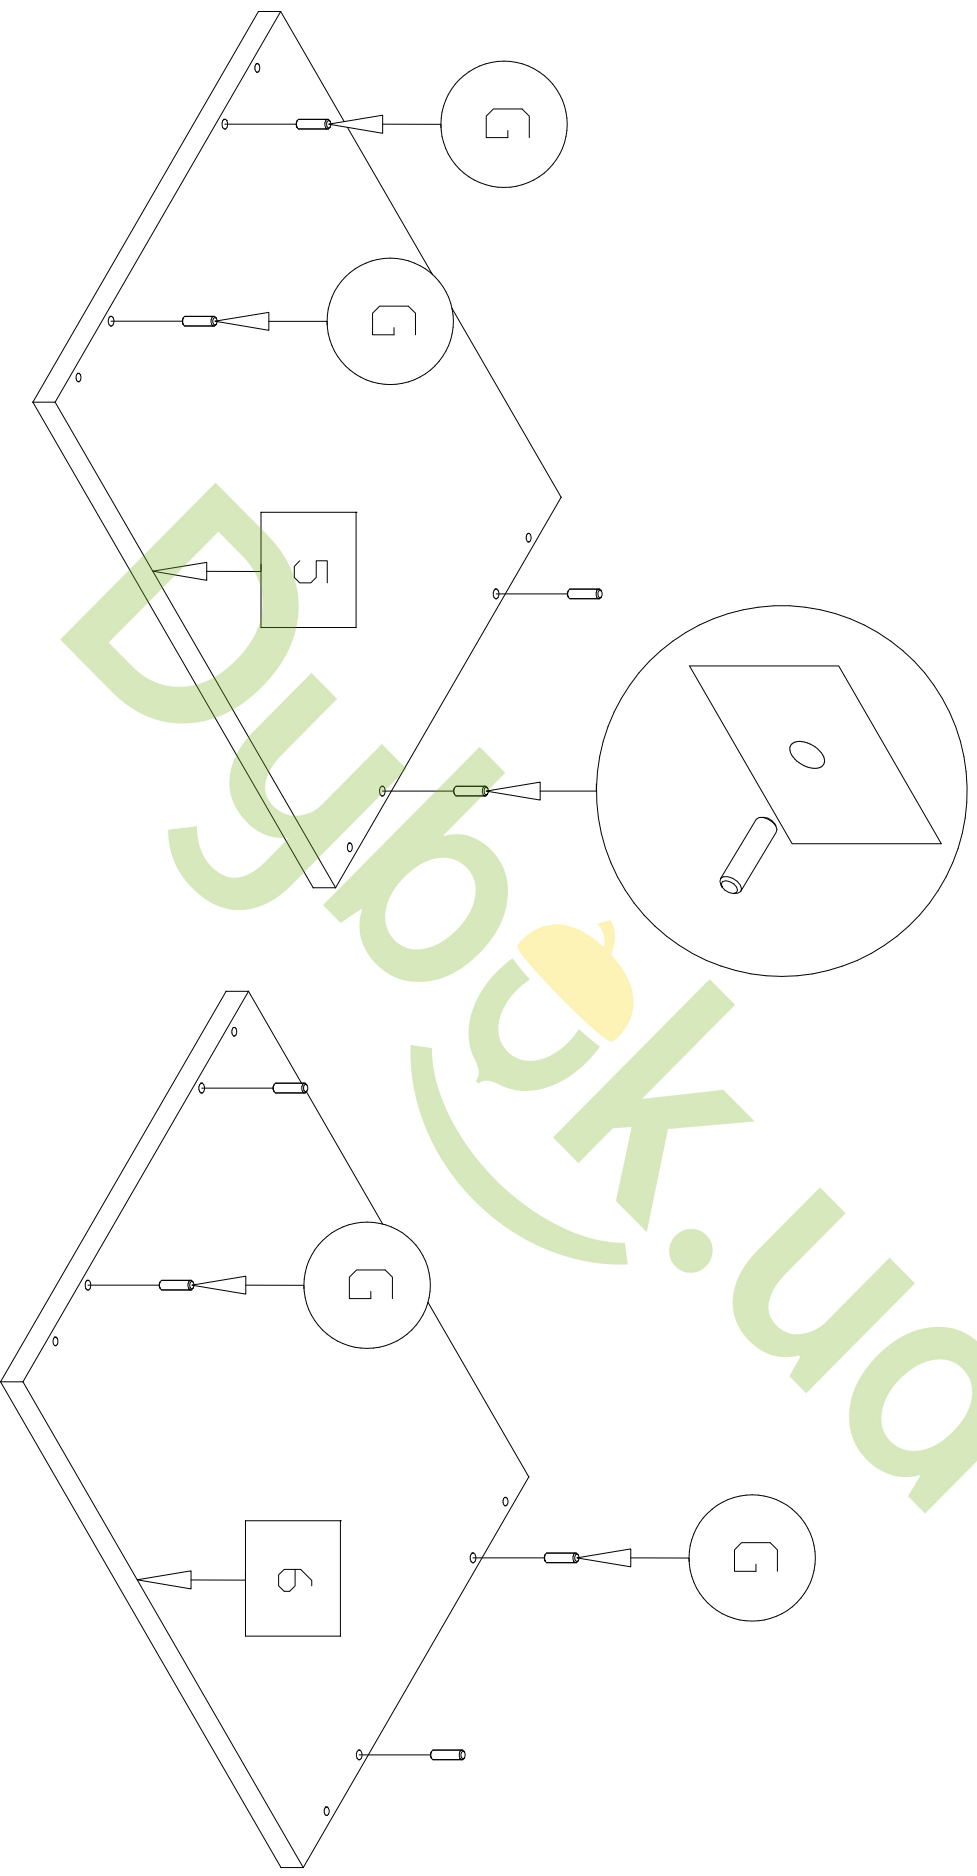

Complete set of packings

“BERLIN”

CUPBOARD

The instruction of installation
Dimensional section (1 segments)

Length 552 mm

Height 1927 mm

Depth 447 mm

embawood

PACK LIST

Length	Width	Amount	Detailed number
1858	426	2	1-2
1898	272	2	3
H-Profil	L=1856	1	4
552	444	2	5-6
518	426	1	7
800	546	1	8
800	546	1	9
546	252	1	10
PEG-Violin	L=400	1	11
THE SPARE PART			-

516	416	3	12
-----	-----	---	----

GENERAL VIEW OF THE SPARE PARTS

1-2x2

3x2

4x1

BERLIN

5-6 x 2

7 x 1

8 x 1

9 x 1

10 x 1

1/1

12 x 3

11 x 1

4/14

BERLIN

BERLIN