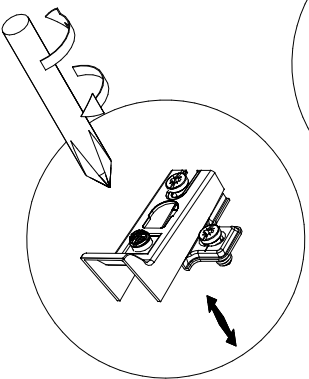

Complete set of packings

“BERLIN”

CUPBOARD

The instruction of installation
Dimensional section (1 segments)

Length 552 mm

Height 1927 mm

Depth 447 mm

embawood

PACK LIST

Length	Width	Amount	Detailed number
1858	426	2	1-2
1898	272	2	3
H-Profil	L=1856	1	4
552	444	2	5-6
518	426	1	7
800	546	1	8
800	546	1	9
546	252	1	10
PEG-Violin	L=400	1	11
THE SPARE PART			-

516	416	3	12
-----	-----	---	----

GENERAL VIEW OF THE SPARE PARTS

1-2x2

3x2

4x1

BERLIN

5-6 x 2

7 x 1

8 x 1

9 x 1

10 x 1

1/1

12 x 3

11 x 1

4/14

BERLIN

BERLIN