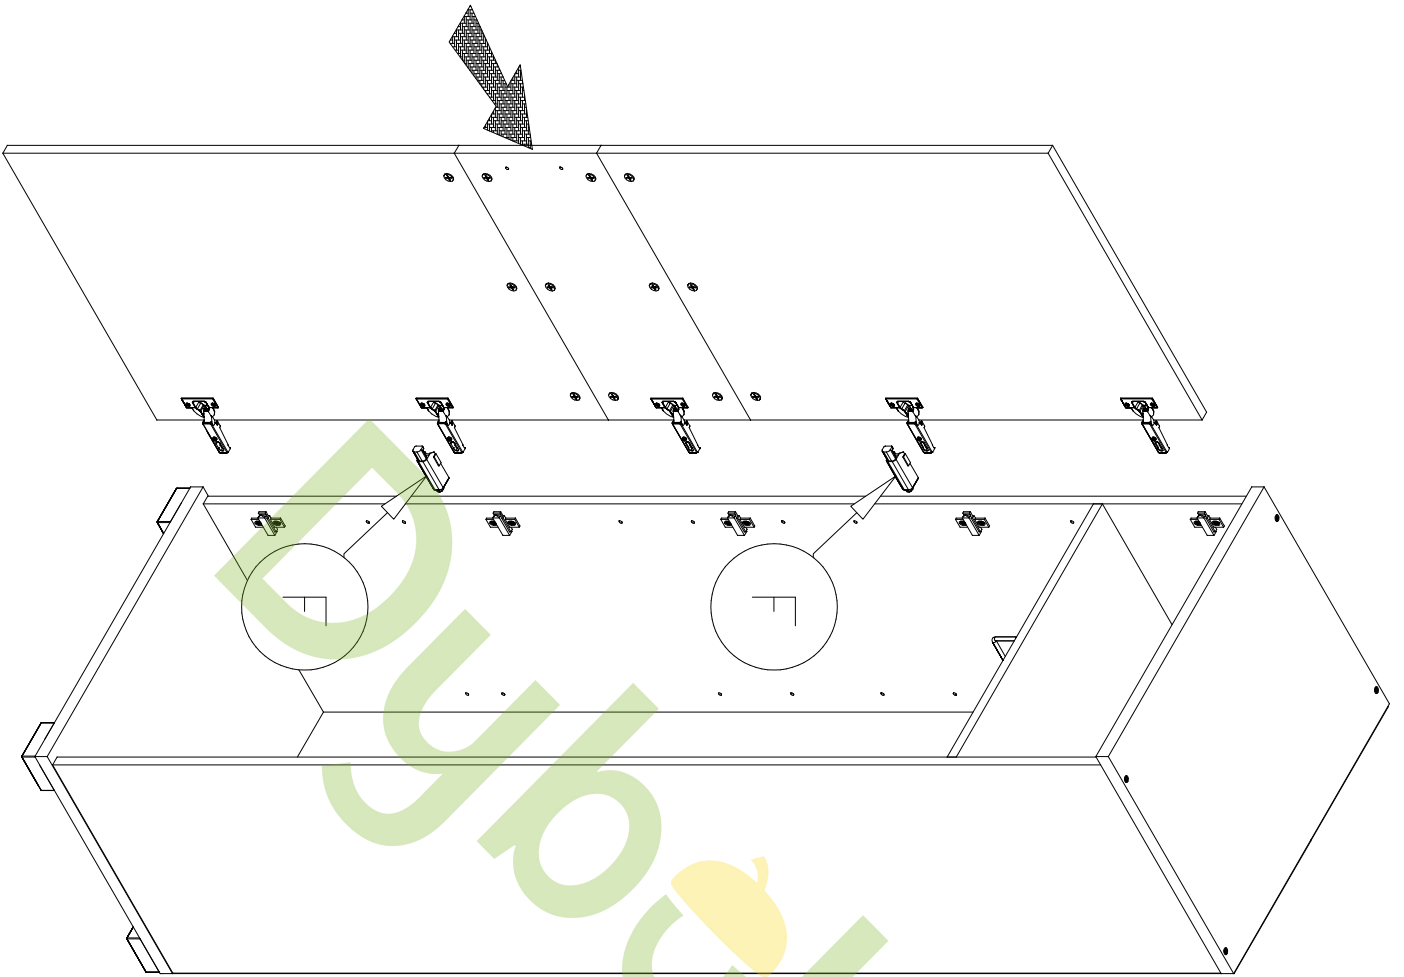

Complete set of packings

“BERLIN”

CUPBOARD

The instruction of installation
Dimensional section (1 segments)

Length 552 mm

Height 1927 mm

Depth 447 mm

embawood

GENERAL VIEW OF THE SPARE PARTS

1-2x2

3x2

4x1

BERLIN

5-6 x 2

7 x 1

8 x 1

9 x 1

10 x 1

1/1

12 x 3

11 x 1

4/14

BERLIN

BERLIN