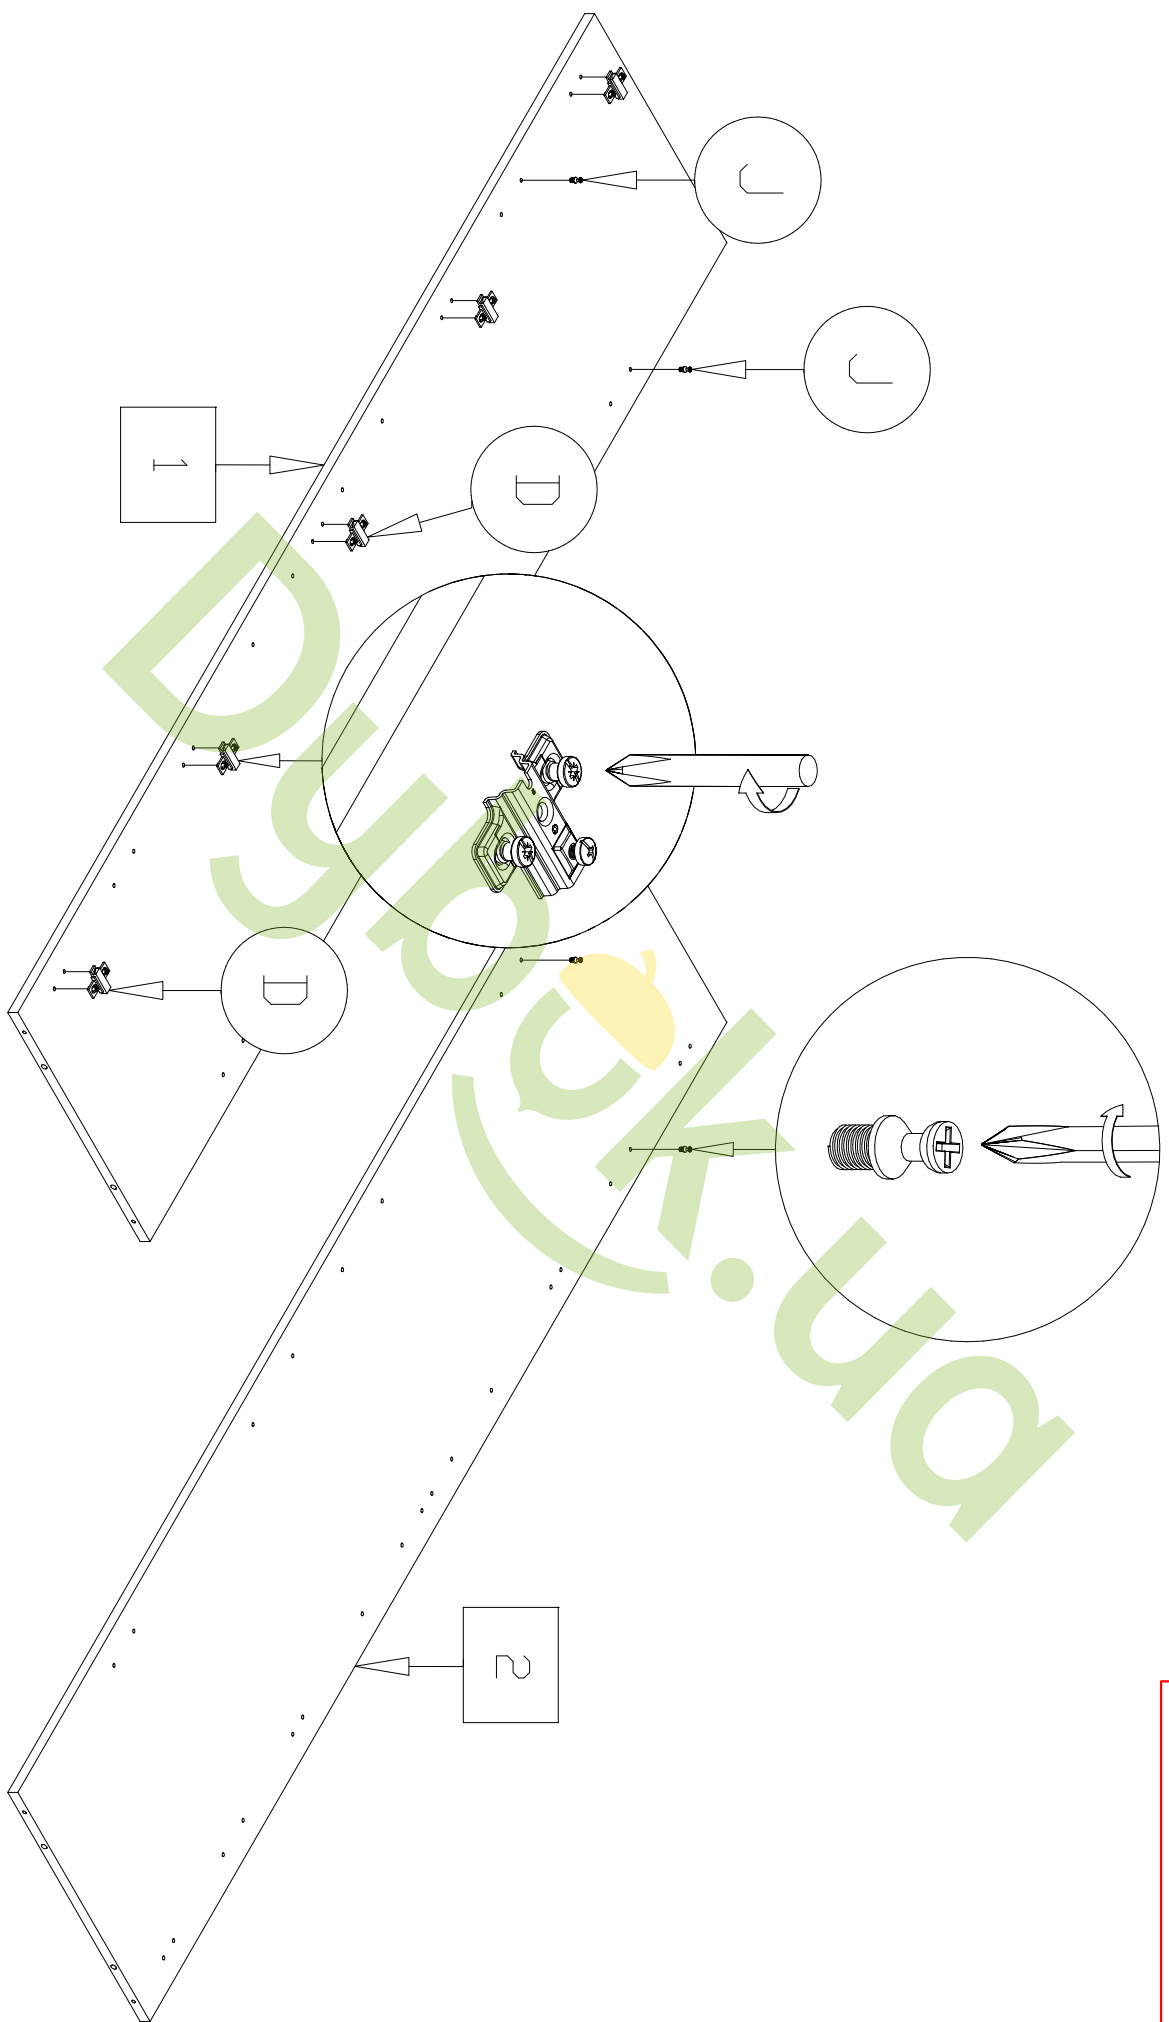

Complete set of packings

“BERLIN”

CUPBOARD

The instruction of installation
Dimensional section (1 segments)

Length 552 mm

Height 1927 mm

Depth 447 mm

embawood

PACK LIST

Length	Width	Amount	Detailed number
1858	426	2	1-2
1898	272	2	3
H-Profil	L=1856	1	4
552	444	2	5-6
518	426	1	7
800	546	1	8
800	546	1	9
546	252	1	10
PEG-Violin	L=400	1	11
THE SPARE PART			-

516	416	3	12
-----	-----	---	----

GENERAL VIEW OF THE SPARE PARTS

1-2x2

3x2

4x1

BERLIN

5-6 x 2

7 x 1

8 x 1

9 x 1

10 x 1

1/1

12 x 3

11 x 1

4/14

BERLIN

BERLIN