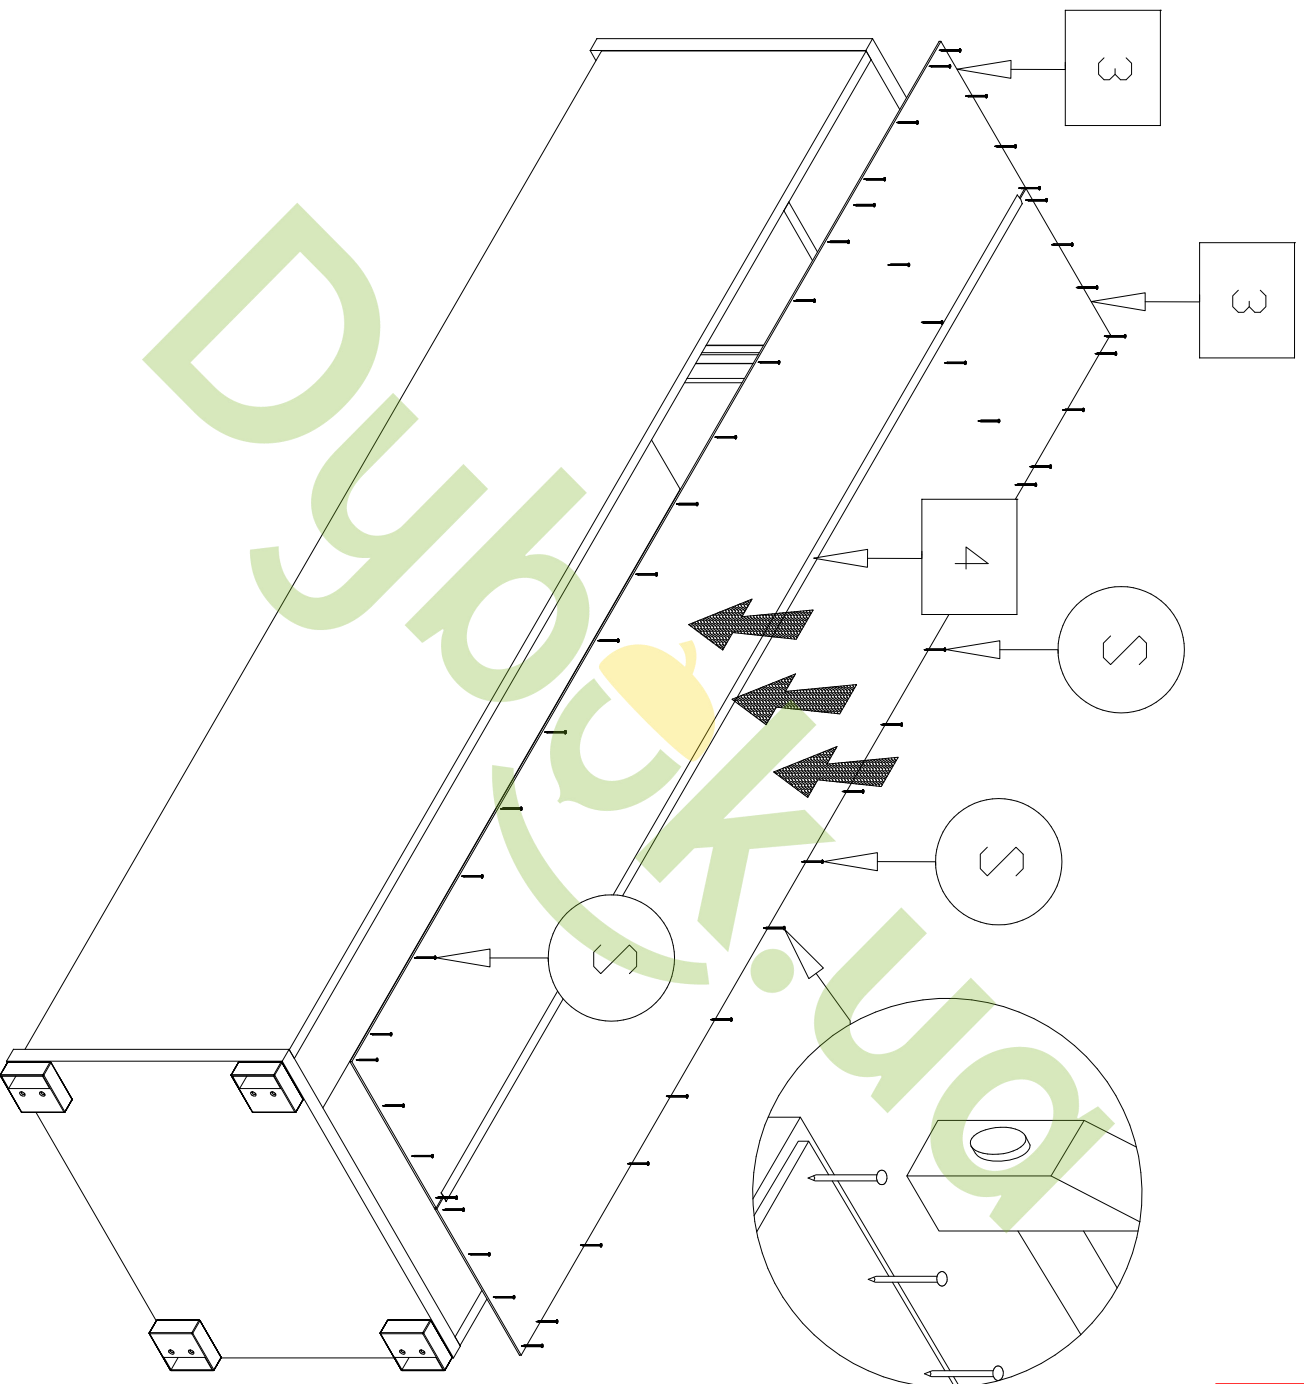

Complete set of packings

“BERLIN”

CUPBOARD

The instruction of installation
Dimensional section (1 segments)

Length 552 mm

Height 1927 mm

Depth 447 mm

embawood

PACK LIST

Length	Width	Amount	Detailed number
1858	426	2	1-2
1898	272	2	3
H-Profil	L=1856	1	4
552	444	2	5-6
518	426	1	7
800	546	1	8
800	546	1	9
546	252	1	10
PEG-Violin	L=400	1	11
THE SPARE PART			-

516	416	3	12
-----	-----	---	----

GENERAL VIEW OF THE SPARE PARTS

1-2x2

3x2

4x1

BERLIN

5-6 x 2

7 x 1

8 x 1

9 x 1

10 x 1

1/1

12 x 3

11 x 1

4/14

BERLIN

BERLIN