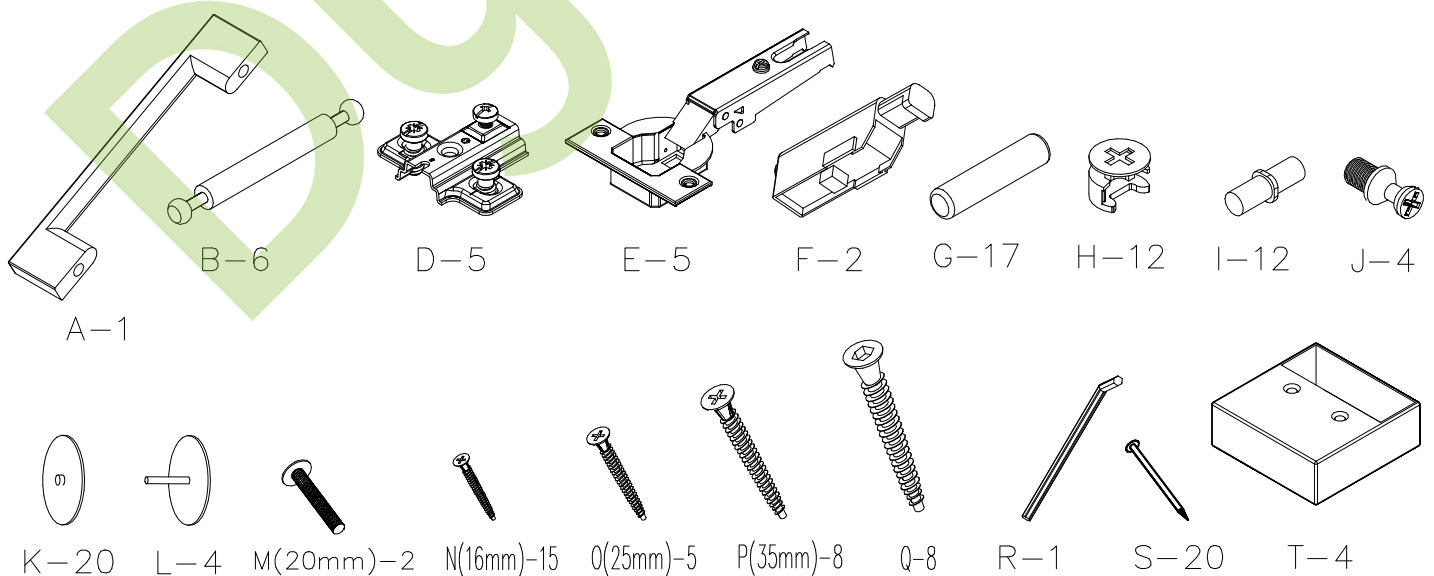

Complete set of packings

“BERLIN”

CUPBOARD

The instruction of installation
Dimensional section (1 segments)

Length 552 mm

Height 1927 mm

Depth 447 mm

embawood

PACK LIST

Length	Width	Amount	Detailed number
1858	426	2	1-2
1898	272	2	3
H-Profil	L=1856	1	4
552	444	2	5-6
518	426	1	7
800	546	1	8
800	546	1	9
546	252	1	10
PEG-Violin	L=400	1	11
THE SPARE PART			-

516	416	3	12
-----	-----	---	----

GENERAL VIEW OF THE SPARE PARTS

1-2x2

3x2

4x1

BERLIN

5-6 x 2

7 x 1

8 x 1

9 x 1

10 x 1

1/1

12 x 3

11 x 1

4/14

BERLIN

BERLIN