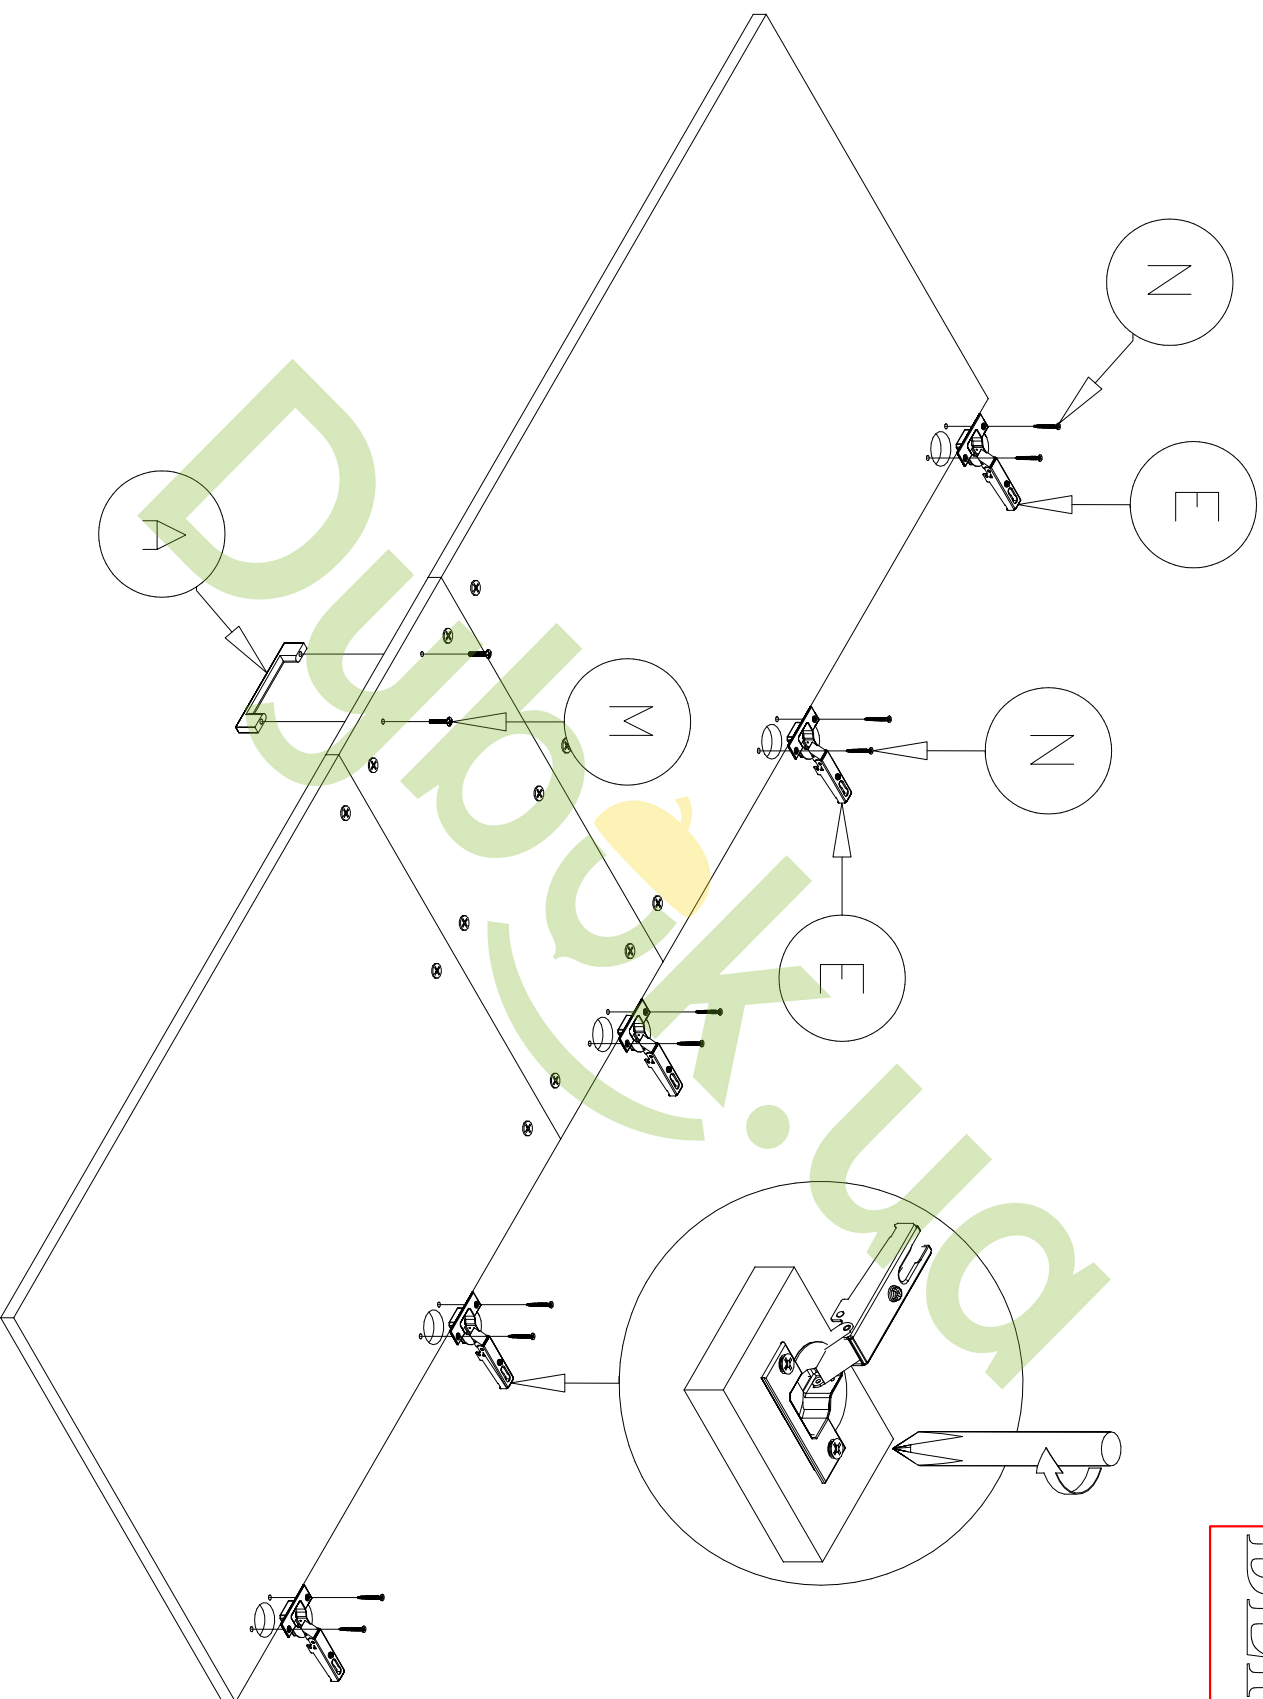

Complete set of packings

“BERLIN”

CUPBOARD

The instruction of installation
Dimensional section (1 segments)

Length 552 mm

Height 1927 mm

Depth 447 mm

embawood

PACK LIST

Length	Width	Amount	Detailed number
1858	426	2	1-2
1898	272	2	3
H-Profil	L=1856	1	4
552	444	2	5-6
518	426	1	7
800	546	1	8
800	546	1	9
546	252	1	10
PEG-Violin	L=400	1	11
THE SPARE PART			-

516	416	3	12
-----	-----	---	----

GENERAL VIEW OF THE SPARE PARTS

1-2x2

3x2

4x1

BERLIN

5-6 x 2

7 x 1

8 x 1

9 x 1

10 x 1

1/1

12 x 3

11 x 1

4/14

BERLIN

BERLIN