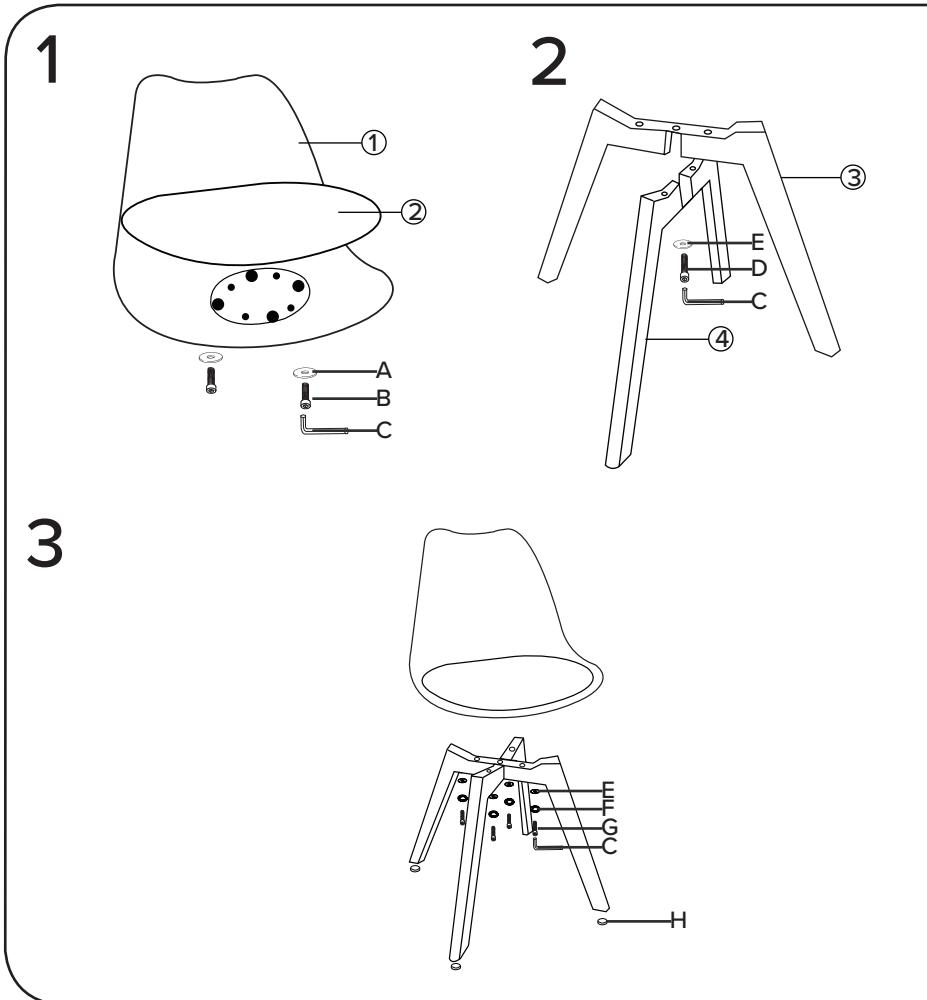

# ASSEMBLY INSTRUCTION **Jana**

JANA sp. z o.o.  
 Wspólna 3a, 45-837 Opole, Poland  
[www.janameble.pl](http://www.janameble.pl)

|   |  |           |
|---|--|-----------|
| A |  | 6*18MM x2 |
| B |  | 6*20MM x2 |
| C |  | M5 x1     |
| D |  | 6*35MM x1 |
| E |  | 6*14MM x5 |
| F |  | 6*10MM x4 |
| G |  | 6*60MM x4 |
| H |  | x4        |