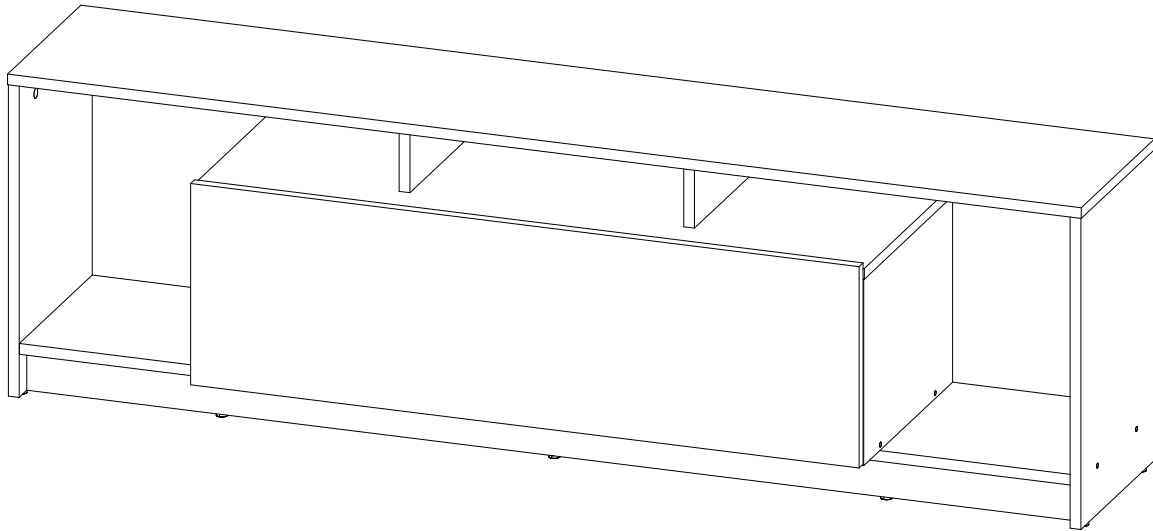

ENG

TV bench U1

UA

Тумба під ТВ U1

480x1600x380 mm

ENG

RULES FOR USE AND CARE OF FURNITURE

1. Use furniture only in dry rooms protected from the effects of weather conditions.
2. Install with suitable tools according to these assembly instructions.
3. Try to assemble as close to the location as possible.
4. The body is assembling in a horizontal position.
5. Before moving furniture, make sure that it is not loaded with items.